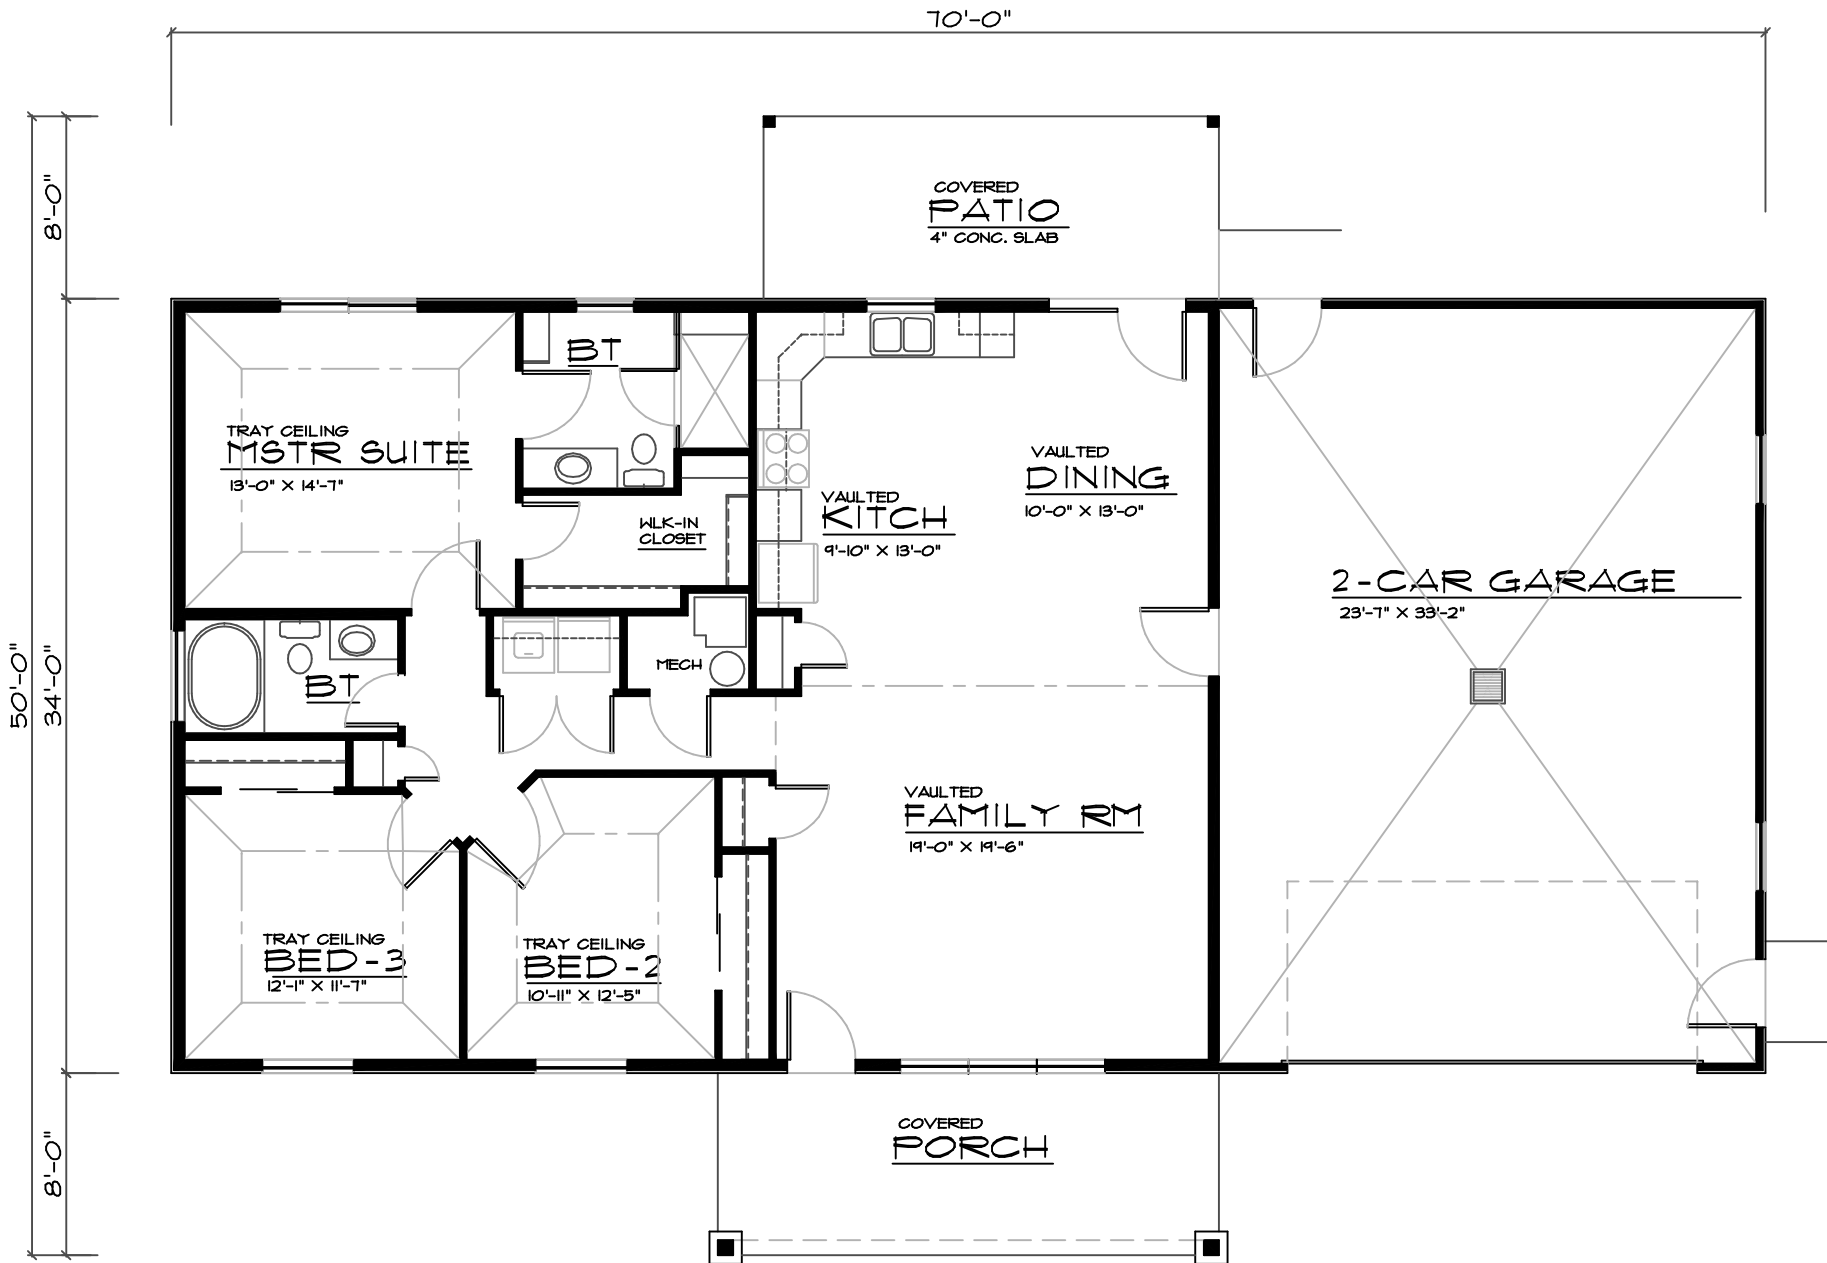

LEFT ELEVATION

SCALE _____ NT8

FRONT ELEVATION

SCALE _____ NT8

PLAN #
R-1564-180

MAIN FLOOR PLAN

SCALE 1/4" = 1'-0"
 1564 SQ. FT. MAIN LEVEL

PLAN # R-1564-180

Grand River Design
 HOME DESIGN SERVICE
 Galatin Missouri 64640
 (660) 605-3190