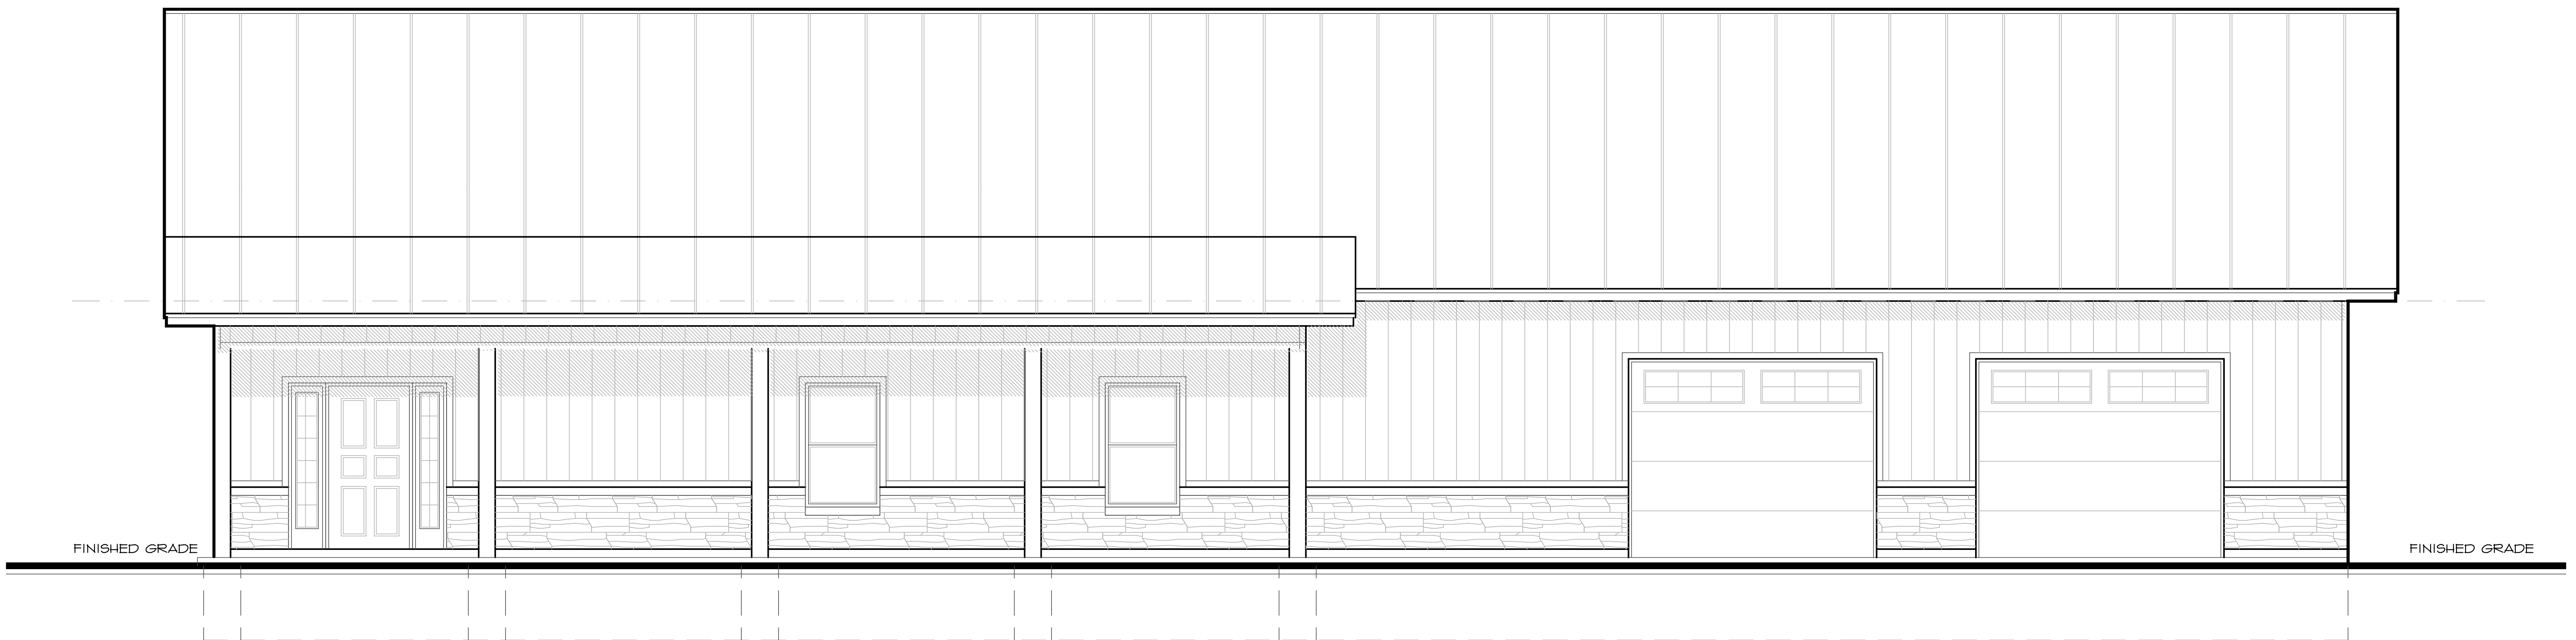

RIGHT ELEVATION

FRONT ELEVATION

MAIN FLOOR PLAN

SCALE 2242 SQ. FT. FINISHED NTS

PLAN NUMBER SH-2242-18C

Grand River Design
 HOME DESIGN SERVICE
 Galatin, Missouri
 (660) 605-3190