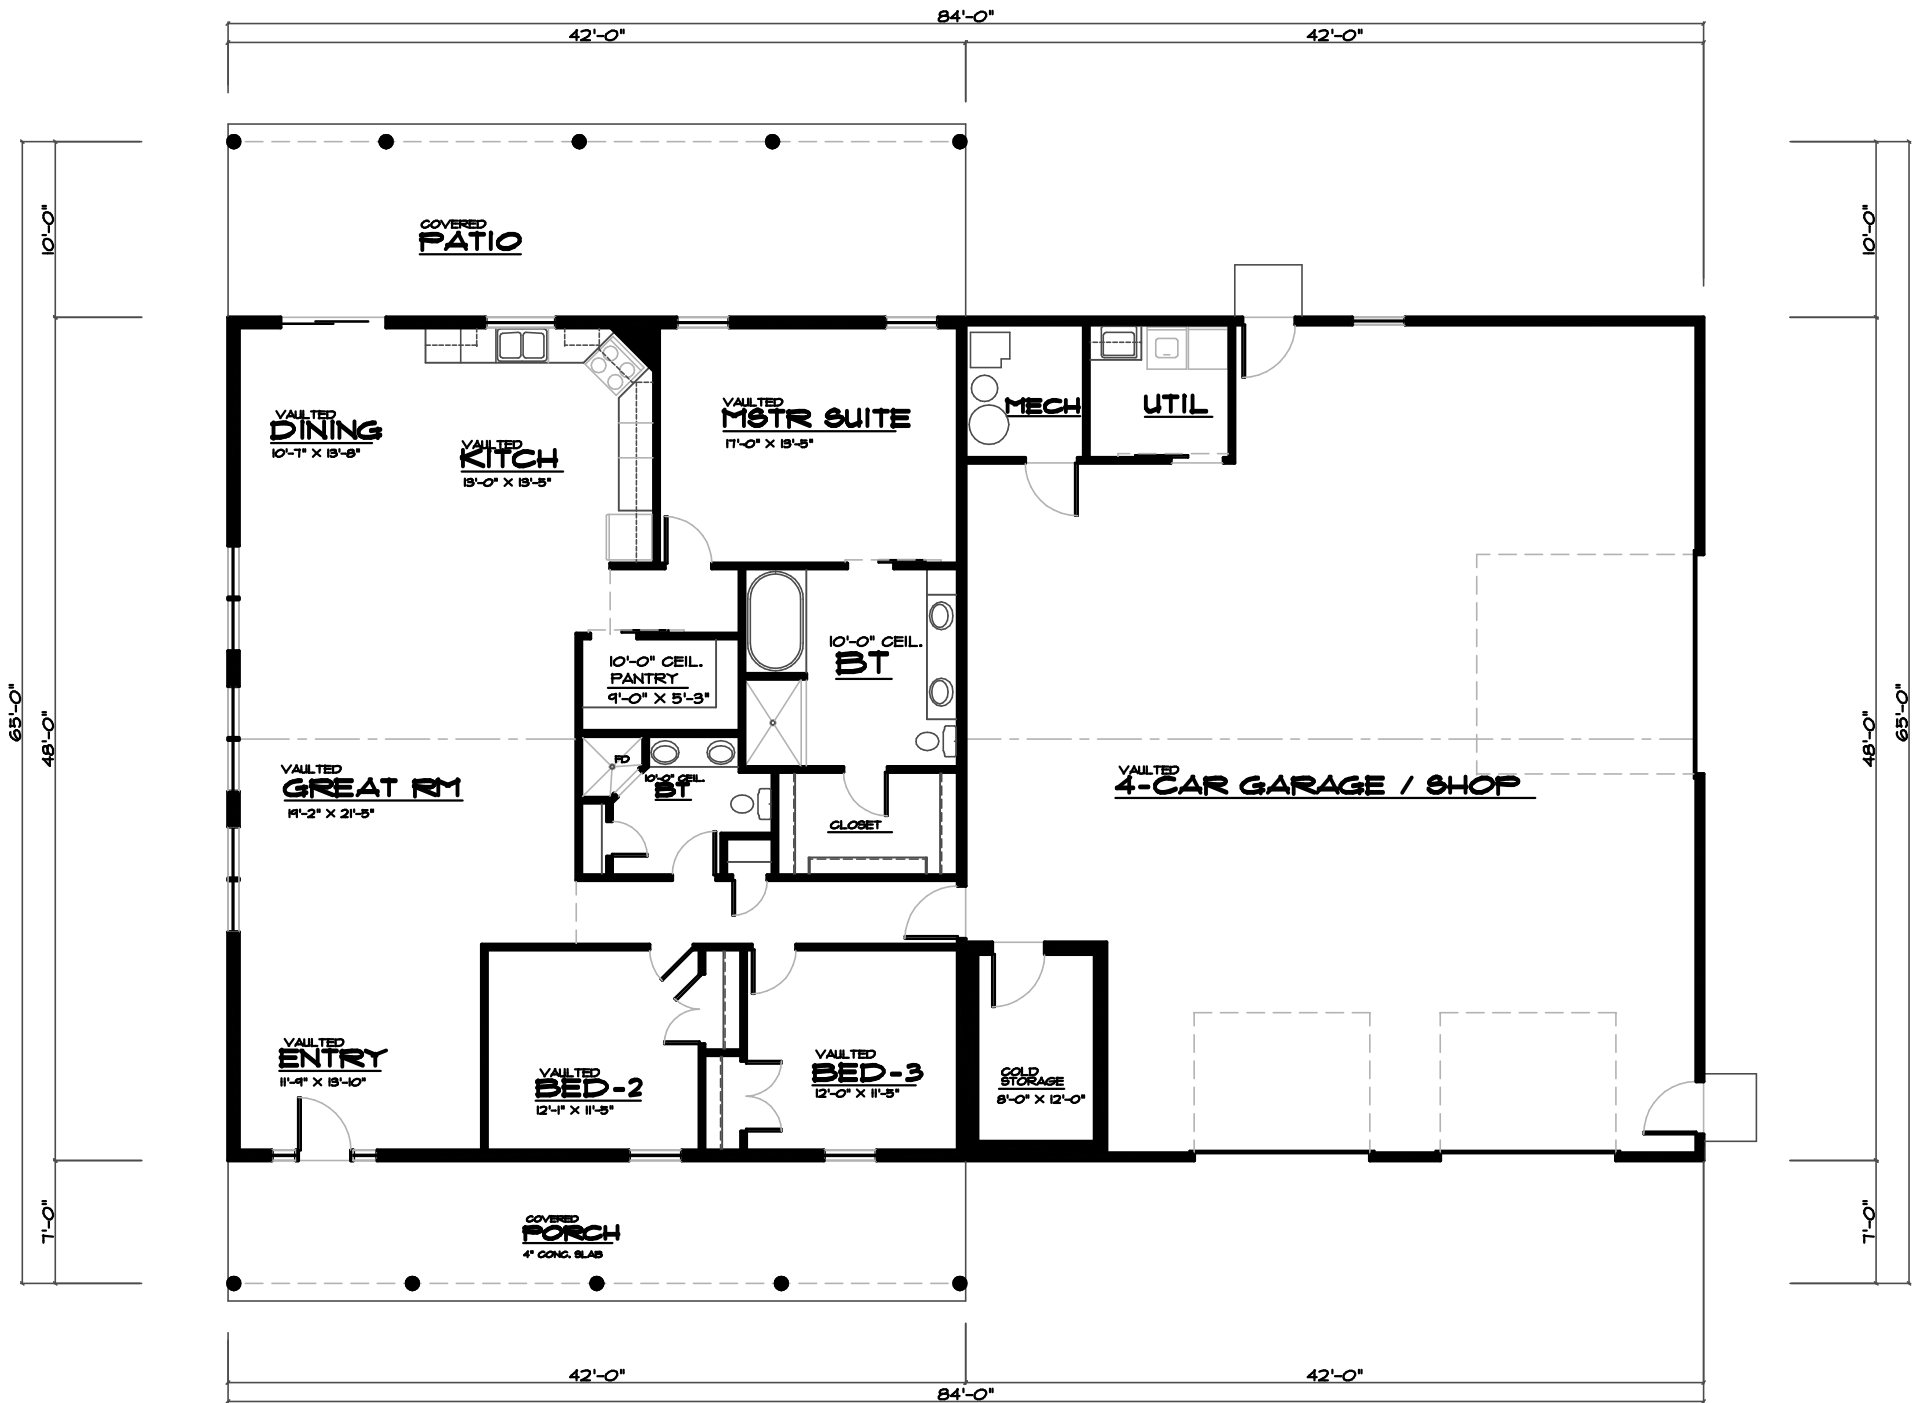

RIGHT ELEVATION

FRONT ELEVATION

MAIN FLOOR PLAN

SCALE 2242 SQ. FT. FINISHED NTS

PLAN NUMBER SH-2242-18C

Grand River Design
 HOME DESIGN SERVICE
 Galatin, Missouri
 (660) 605-3190