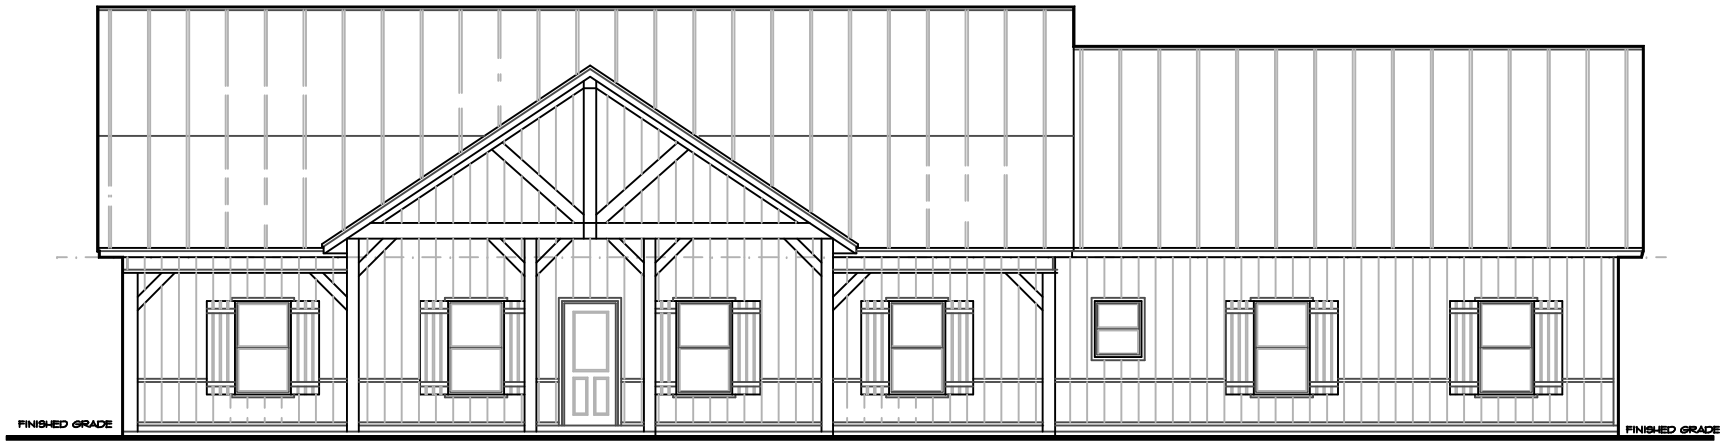

# MAIN FLOOR PLAN

SCALE 1/4" = 1'-0"  
 1996 SQ. FT. MAIN LEVEL

PLAN NUMBER  
**LR-1996-21C**

*Grand River Design*  
 HOME DESIGN SERVICE  
 Padonburg Missouri 64670  
 (660) 605-3190

**RIGHT ELEVATION**  
SCALE 1/8"

**FRONT ELEVATION**  
SCALE 1/4"

*Grand River Design*  
HOME DESIGN SERVICE  
Pattersonburg, Missouri 64470  
(866) 605-3190

PLAN NUMBER  
**LR-1996-21C**