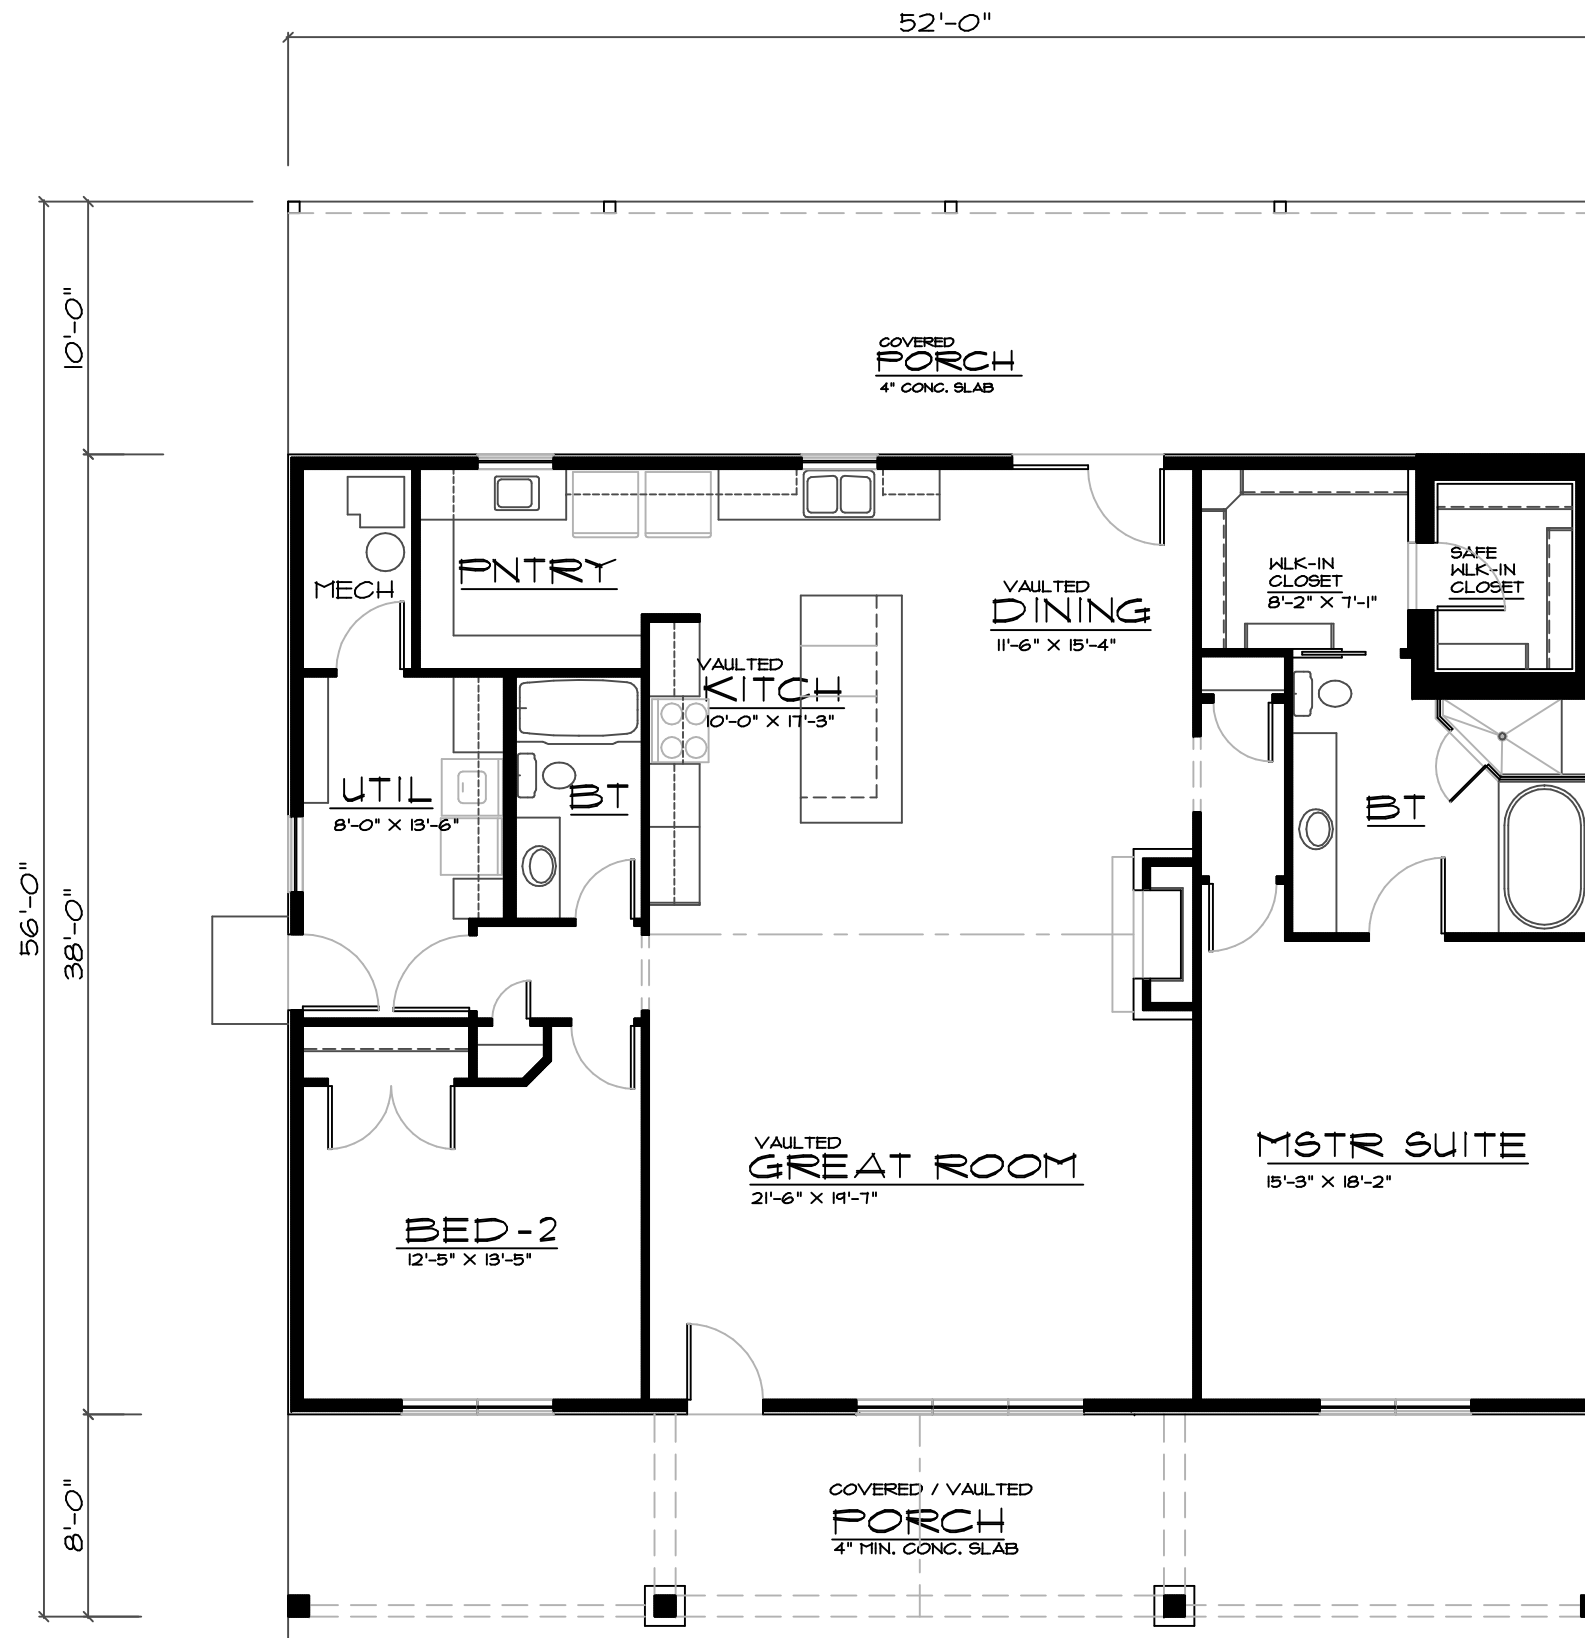

RIGHT ELEVATION

SCALE _____ 1/8"

FRONT ELEVATION

SCALE _____ NTS

Grand River Design
HOME DESIGN SERVICE
(660) 605-3190

PLAN NUMBER
LR-1976-22C

MAIN FLOOR PLAN

SCALE _____ NTS
1976 SQ. FT. MAIN LEVEL

Grand River Design
HOME DESIGN SERVICE
(860) 605-3190

PLAN NUMBER
LR-1976-22C