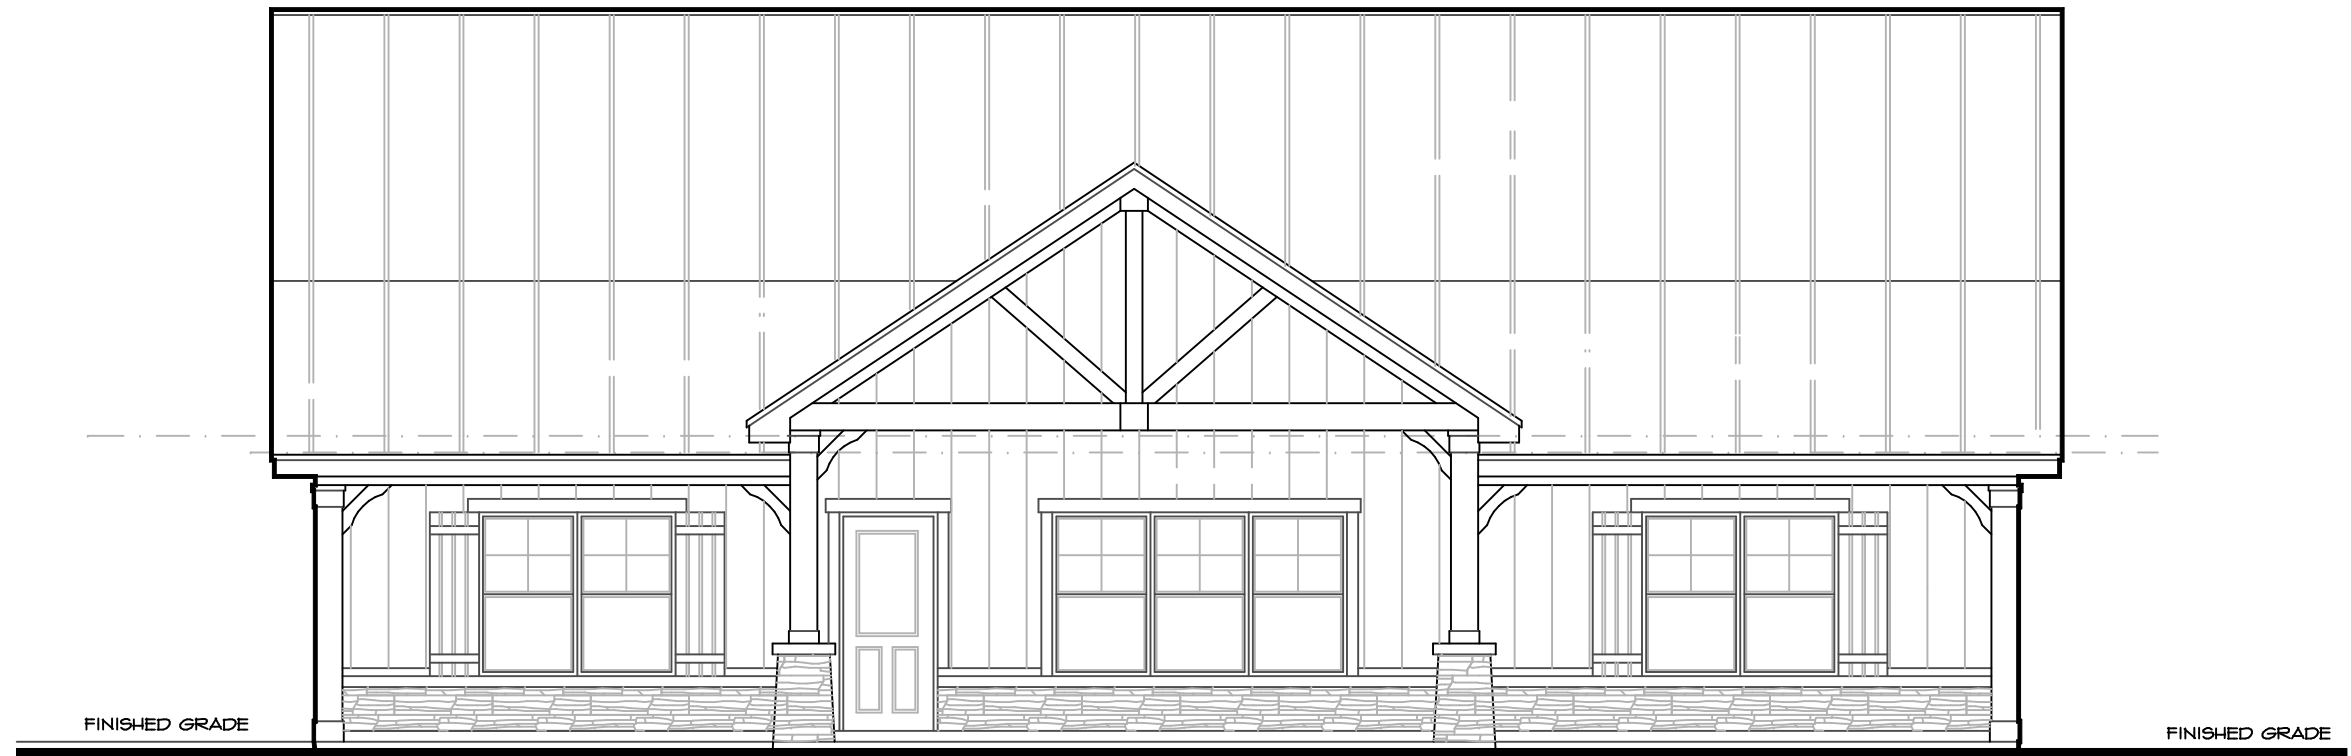

RIGHT ELEVATION

SCALE _____ 1/8"

FRONT ELEVATION

SCALE _____ NTS

Grand River Design
HOME DESIGN SERVICE
(660) 605-3190

PLAN NUMBER
LR-1976-22C

MAIN FLOOR PLAN

SCALE _____ NTS
1976 SQ. FT. MAIN LEVEL

Grand River Design
HOME DESIGN SERVICE
(860) 605-3190

PLAN NUMBER
LR-1976-22C