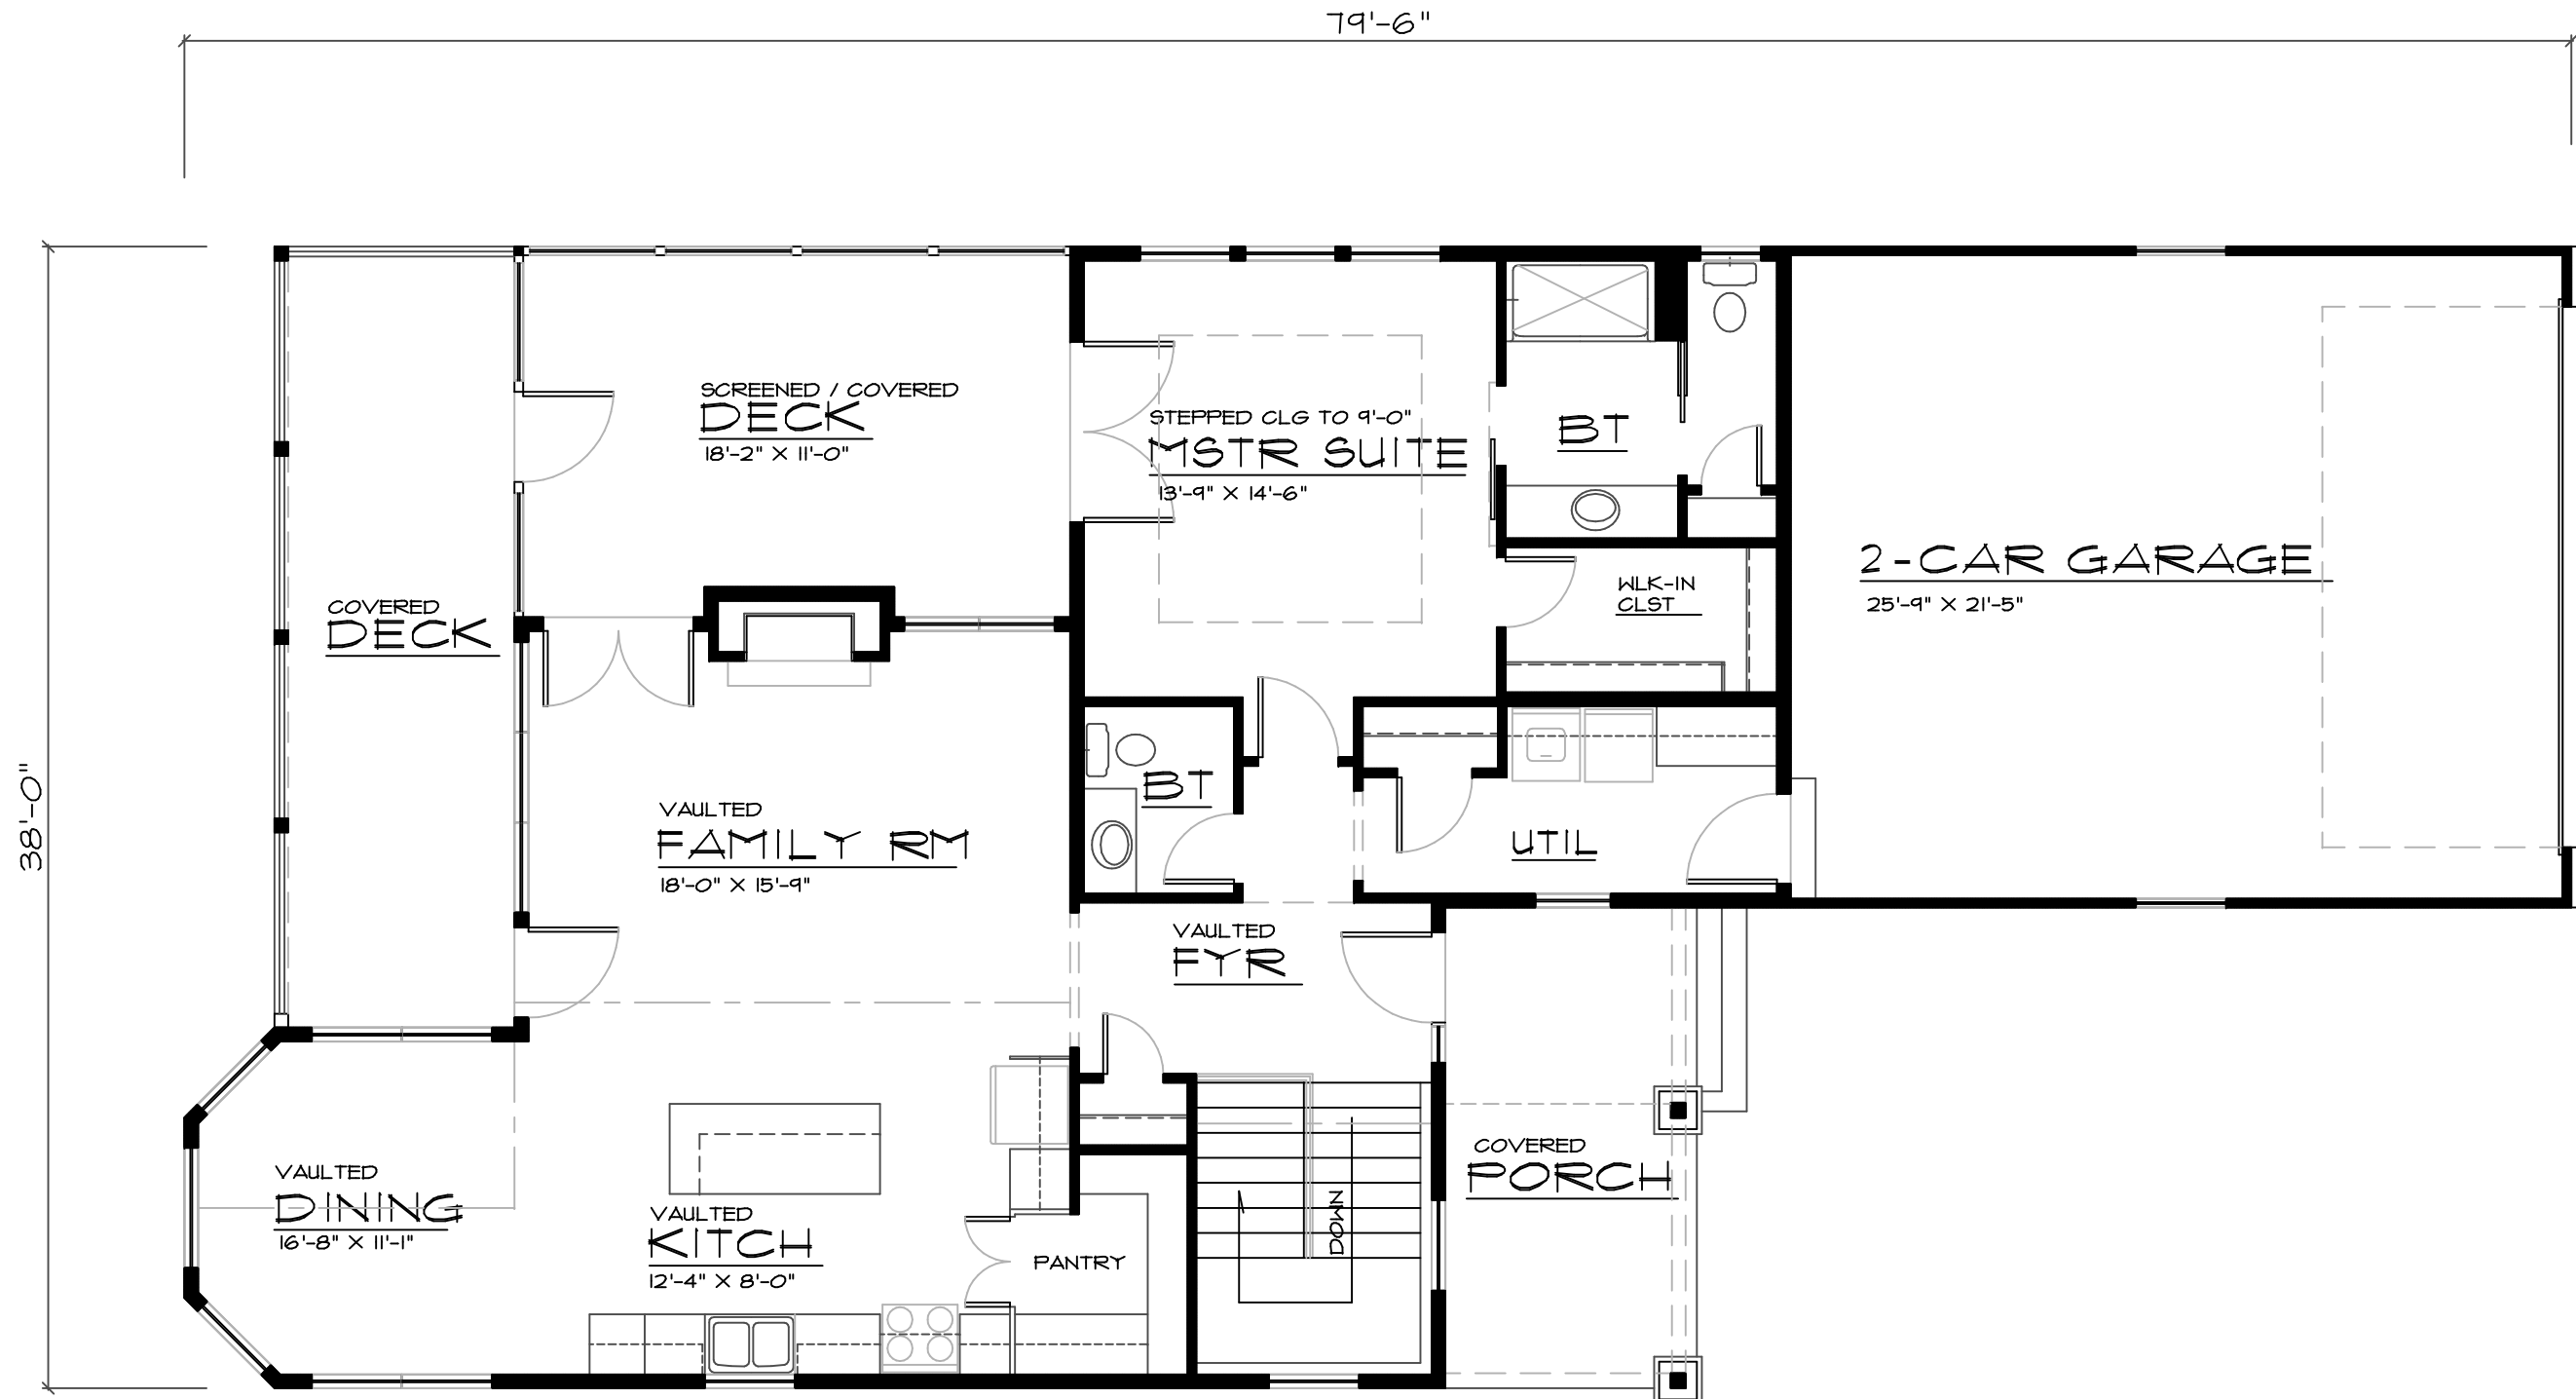

Grand River Design
 HOME DESIGN SERVICE
 Callatin Missouri 64640
 (866) 605-3190

PLAN NUMBER
LR-1332-19C

RIGHT ELEVATION

SCALE _____ NT8

REAR ELEVATION

SCALE _____ NT8

Grand River Design
 HOME DESIGN SERVICE
 Callatin, Missouri 64640
 (660) 605-3190

PLAN NUMBER
LR-1332-19C

MAIN FLOOR PLAN

SCALE _____ NTS
 1332 SQ. FT. MAIN FLOOR FINISHED
 228 SQ. FT. SCREENED PORCH

Grand River Design
 HOME DESIGN SERVICE
 Gallatin Missouri 64640
 (660) 605-3190

PLAN NUMBER
LR-1332-19C