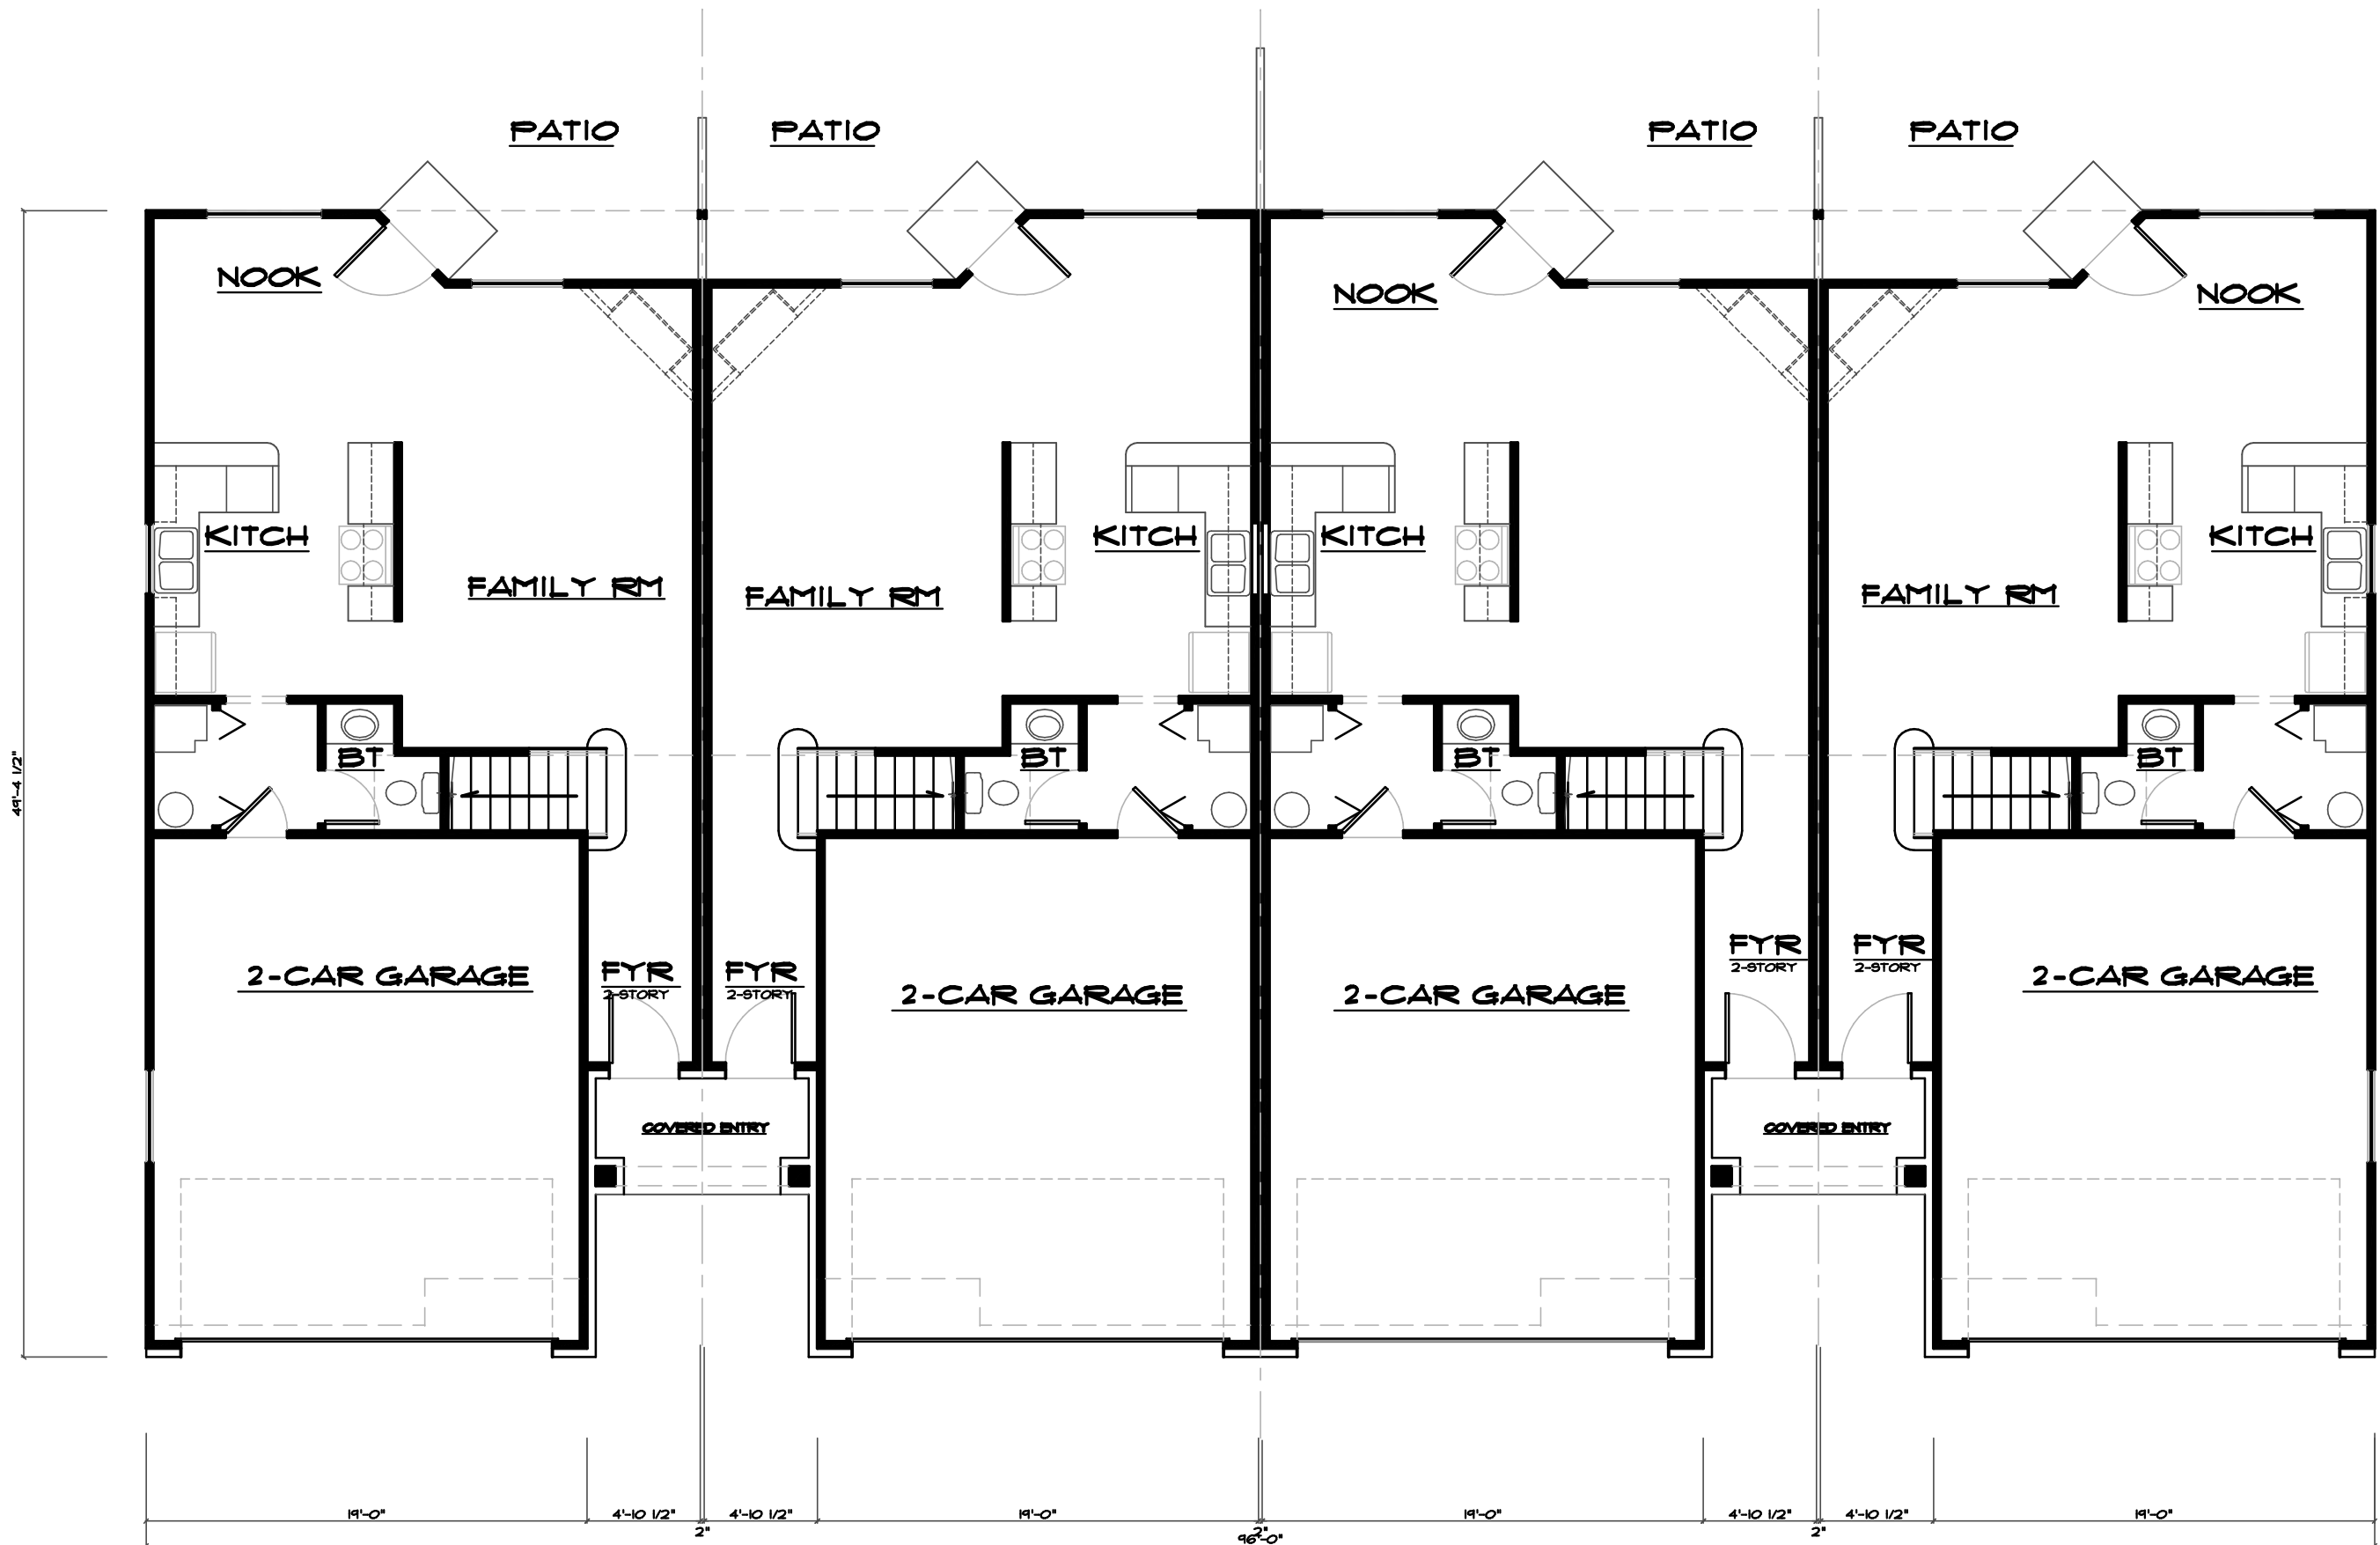

FRONT ELEVATION

SCALE 1/4"

PLAN NUMBER
4 PLEX-1642-06CE

Grand River Design
HOME DESIGN SERVICE
Pattersonburg Missouri 64670
(866) 605-3190

48'-0"

UPPER FLOOR PLAN

SCALE 1/4"
983 SQ. FT. UPPER LEVEL

PLAN NUMBER
4 PLEX-1642-06CE

MAIN FLOOR PLAN

SCALE 1/4"
 659 SQ. FT. MAIN LEVEL
 983 SQ. FT. UPPER LEVEL
 1642 SQ. FT. TOTAL

PLAN NUMBER
4 PLEX-1642-06CE

Grand River Design
 HOME DESIGN SERVICE
 Pattonburg Missouri 64670
 (660) 805-3190