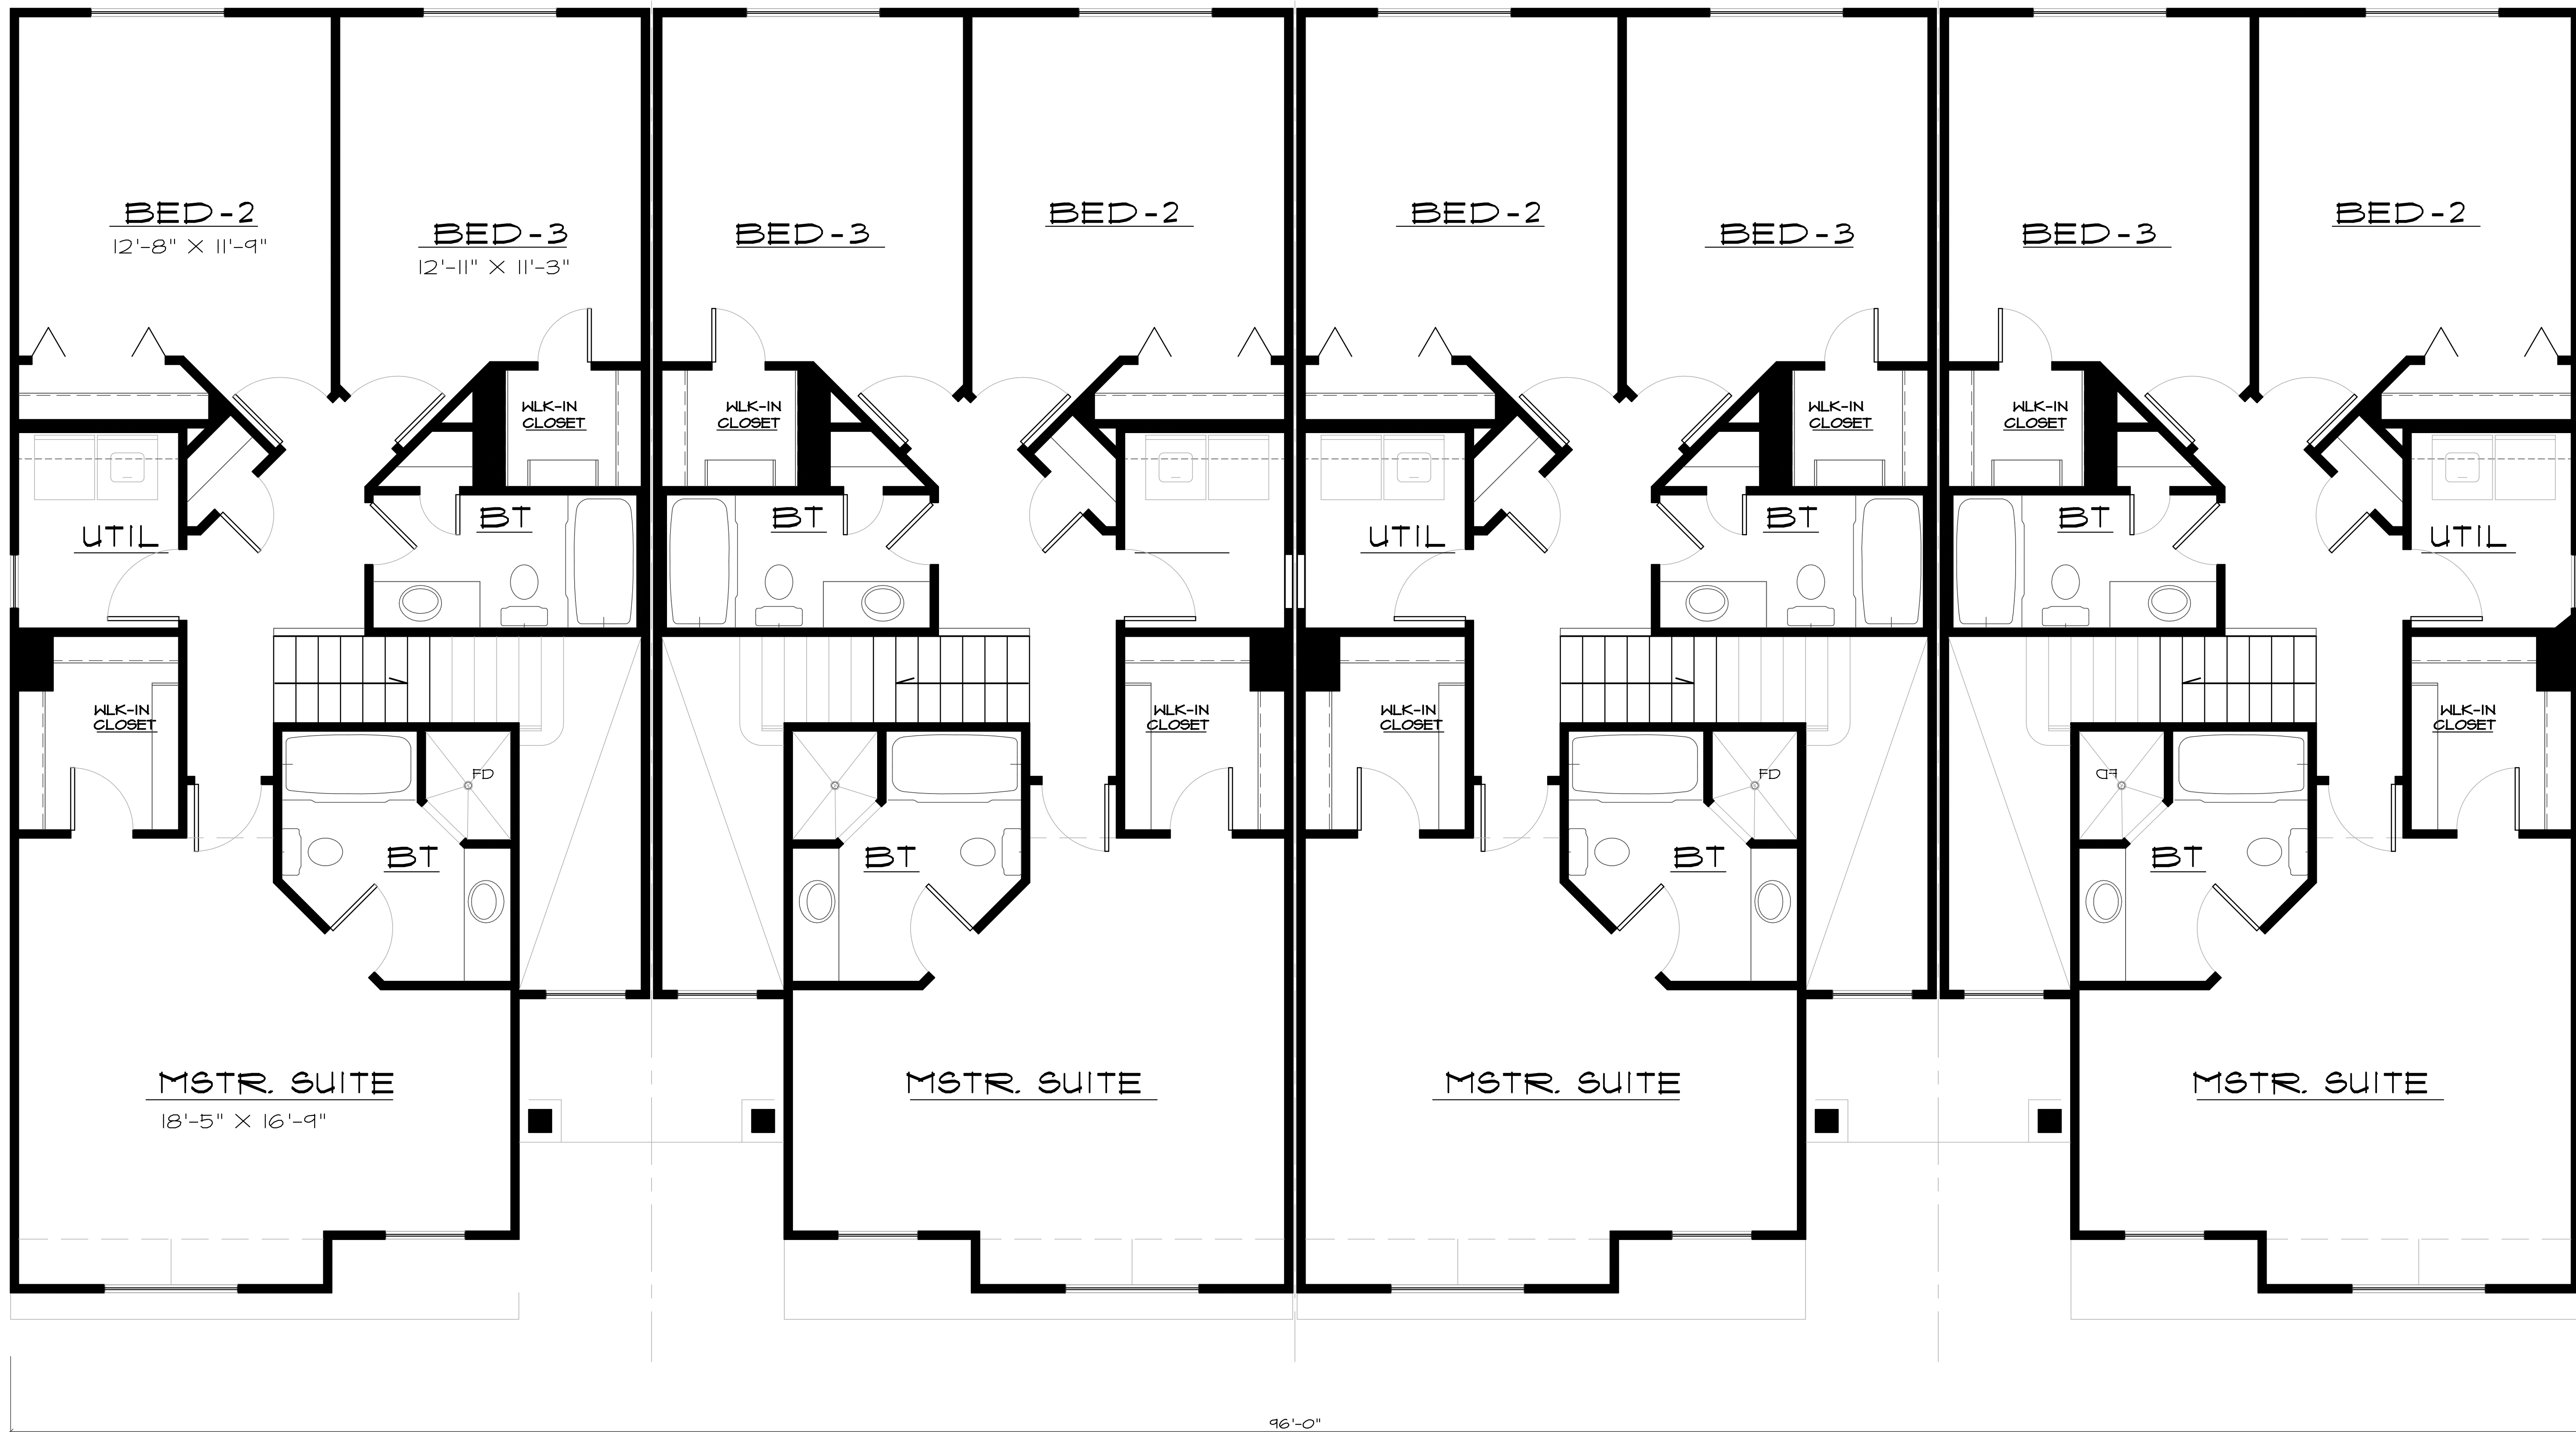

FRONT ELEVATION

SCALE 1/4"

PLAN NUMBER
4 PLEX-1642-06CE

Grand River Design
HOME DESIGN SERVICE
Pattersonburg Missouri 64670
(866) 605-3190

48'-0"

UPPER FLOOR PLAN

SCALE 1/4"
983 SQ. FT. UPPER LEVEL

PLAN NUMBER
4 PLEX-1642-06CE

MAIN FLOOR PLAN

SCALE 1/4"
 659 SQ. FT. MAIN LEVEL
 983 SQ. FT. UPPER LEVEL
 1642 SQ. FT. TOTAL

PLAN NUMBER
4 PLEX-1642-06CE

Grand River Design
 HOME DESIGN SERVICE
 Pattonburg Missouri 64670
 (660) 805-3190