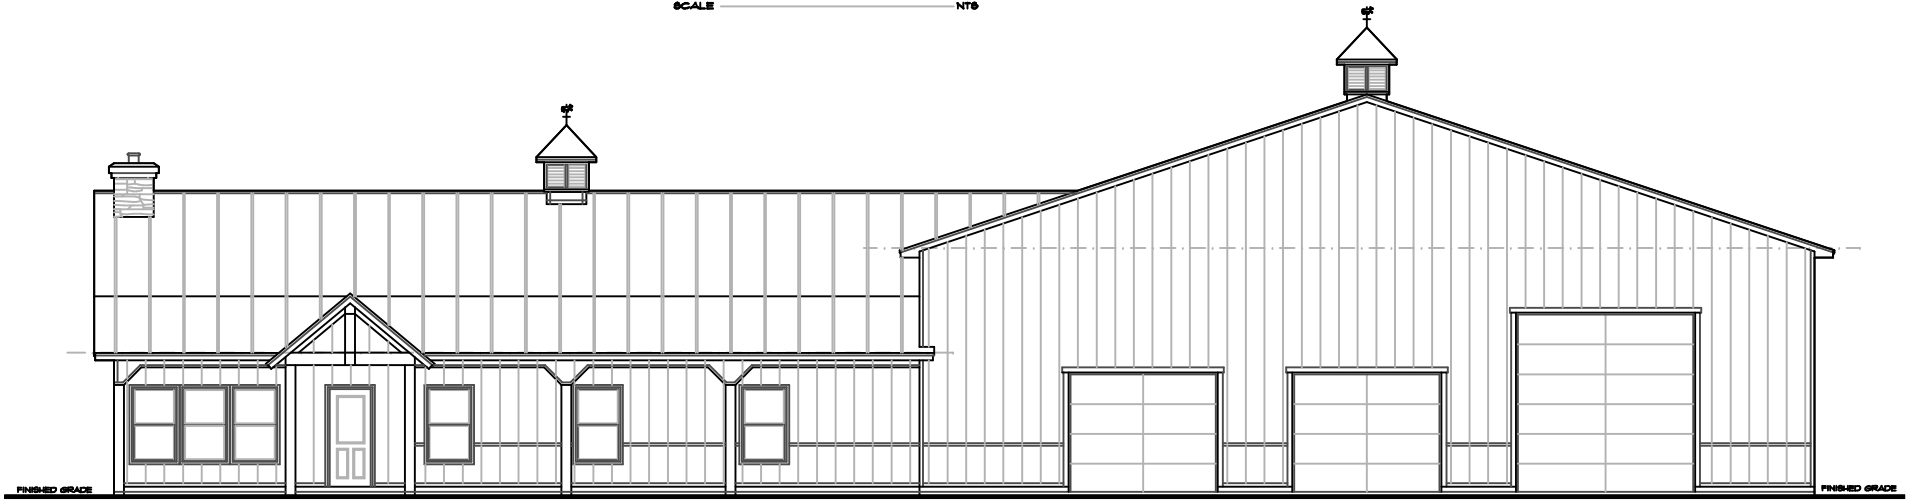

**LEFT ELEVATION**

SCALE \_\_\_\_\_ NT6

**FRONT ELEVATION**

SCALE \_\_\_\_\_ NT6

*Grand River Design*  
HOME DESIGN SERVICE  
(660) 605-3190

PLAN NUMBER  
**SH-2164-22C**

**MAIN FLOOR PLAN**

SCALE  
 2164 SQ. FT. MAIN LEVEL

NTS

PLAN NUMBER  
**SH-2164-22C**

*Grand River Design*  
 HOME DESIGN SERVICE  
 (866) 805-3190