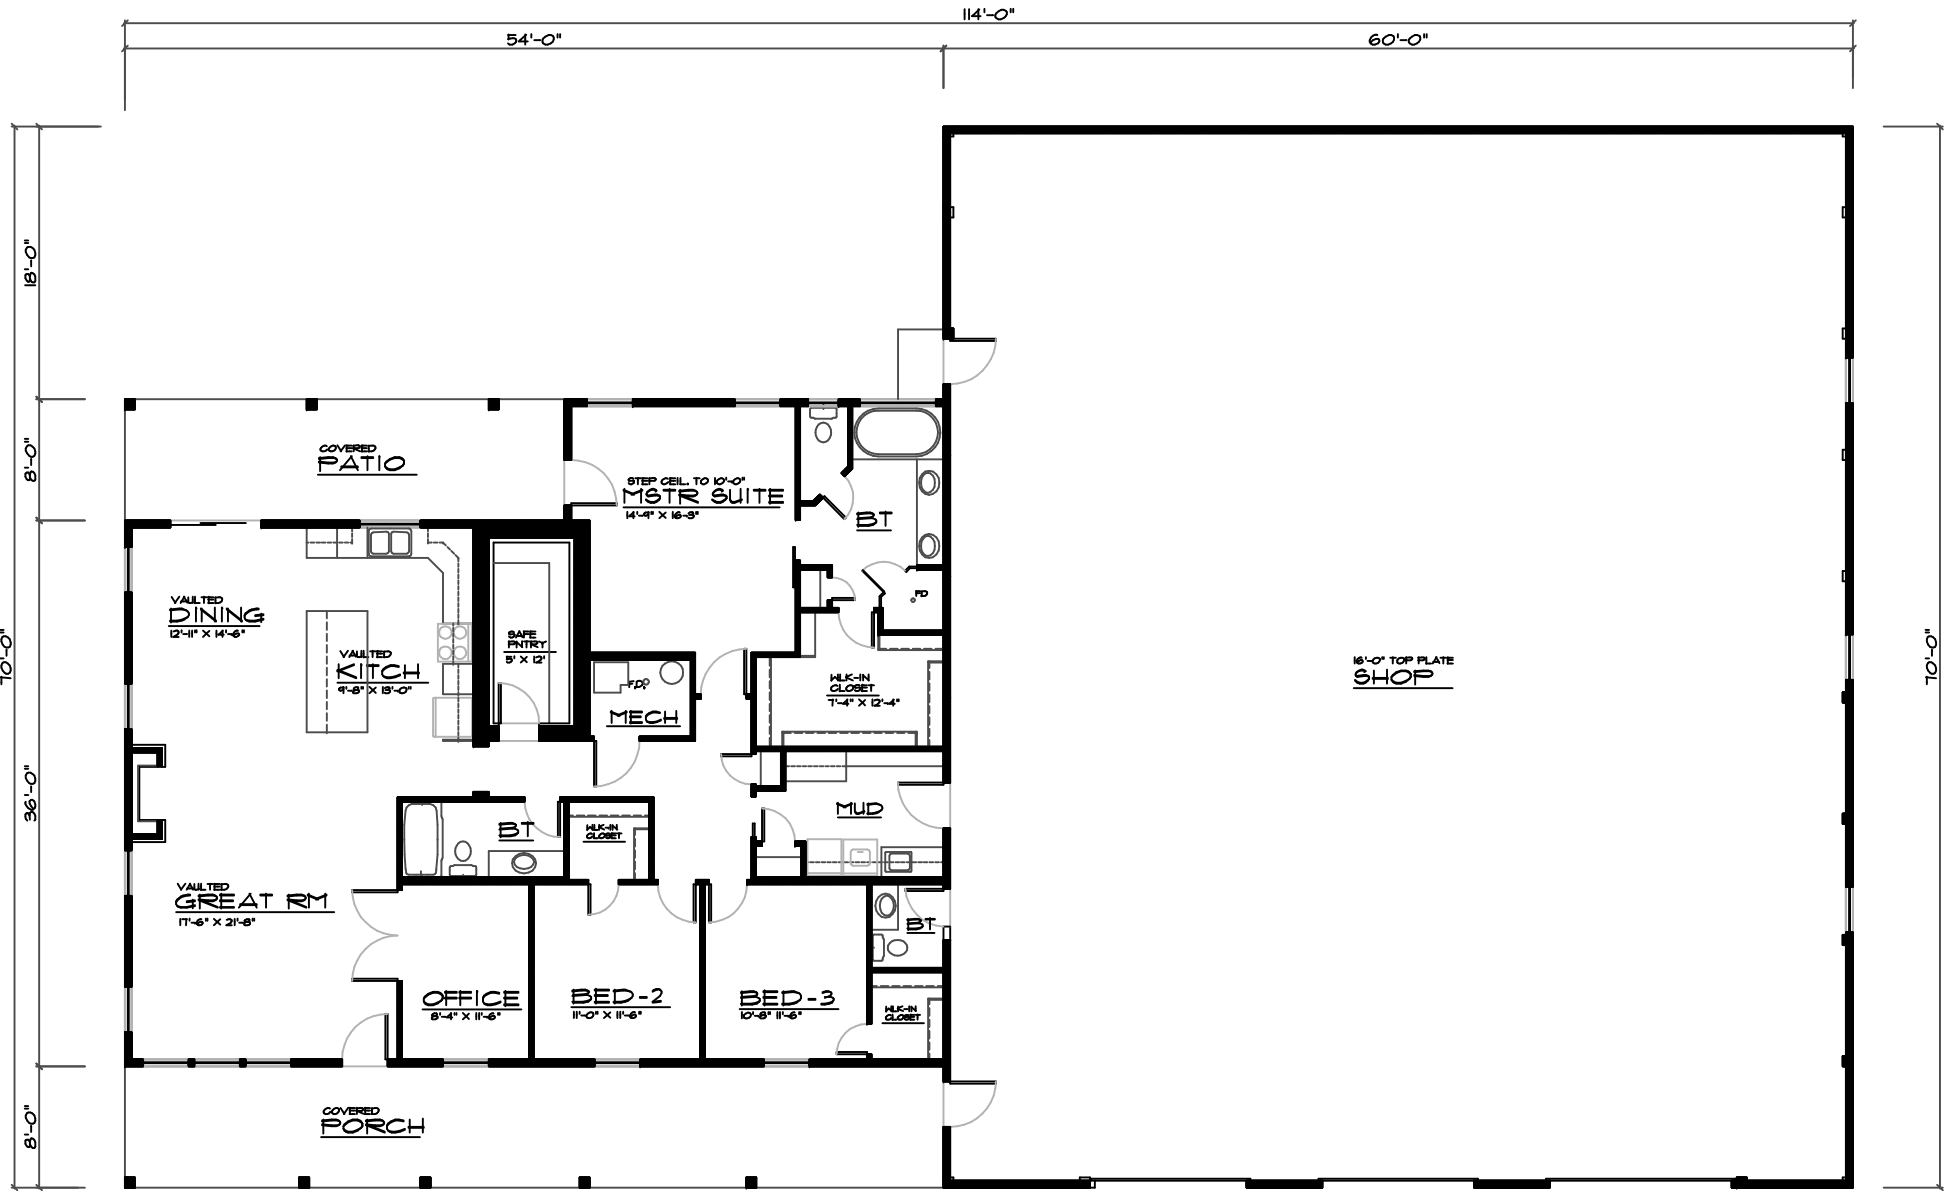

**LEFT ELEVATION**

SCALE \_\_\_\_\_ NT6

**FRONT ELEVATION**

SCALE \_\_\_\_\_ NT6

*Grand River Design*  
HOME DESIGN SERVICE  
(660) 605-3190

PLAN NUMBER  
**SH-2164-22C**

**MAIN FLOOR PLAN**

SCALE  
 2164 SQ. FT. MAIN LEVEL

NTS

PLAN NUMBER  
**SH-2164-22C**

*Grand River Design*  
 HOME DESIGN SERVICE  
 (866) 805-3190