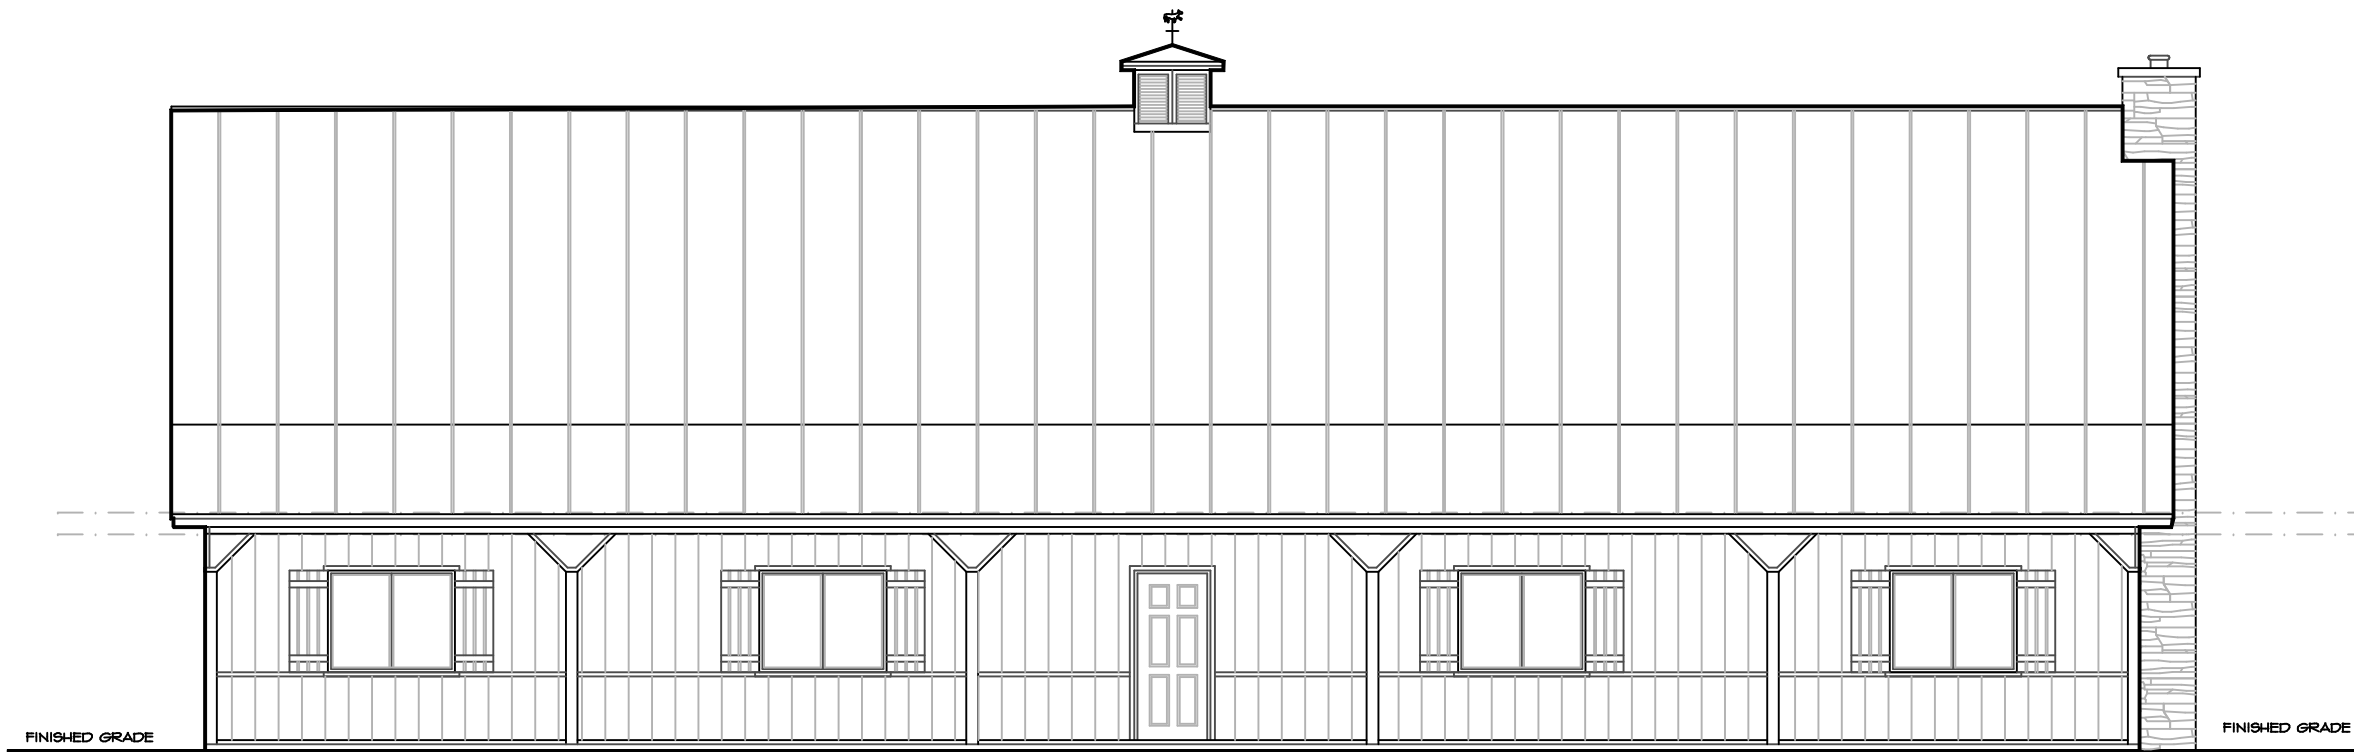

RIGHT ELEVATION

SCALE _____ 1/4"

FRONT ELEVATION

SCALE _____ 1/4"

Grand River Design
HOME DESIGN SERVICE
Gallatin Missouri 64640
(660) 605-3190

PLAN NUMBER
LR-1860-17C

MAIN FLOOR PLAN

SCALE 1/4"

1277 SQ. FT. MAIN
590 SQ. FT. UPPER
1860 TOTAL SQ. FT.

PLAN NUMBER
LR-1860-17C

Grand River Design
HOME DESIGN SERVICE
Gallatin Missouri 64640
(860) 605-3190

Grand River Design
 HOME DESIGN SERVICE
 Gallatin Missouri 64640
 (660) 605-3190

UPPER FLOOR PLAN

SCALE _____ 1/4"
 590 SQ. FT. UPPER

PLAN NUMBER
LR-1860-17C