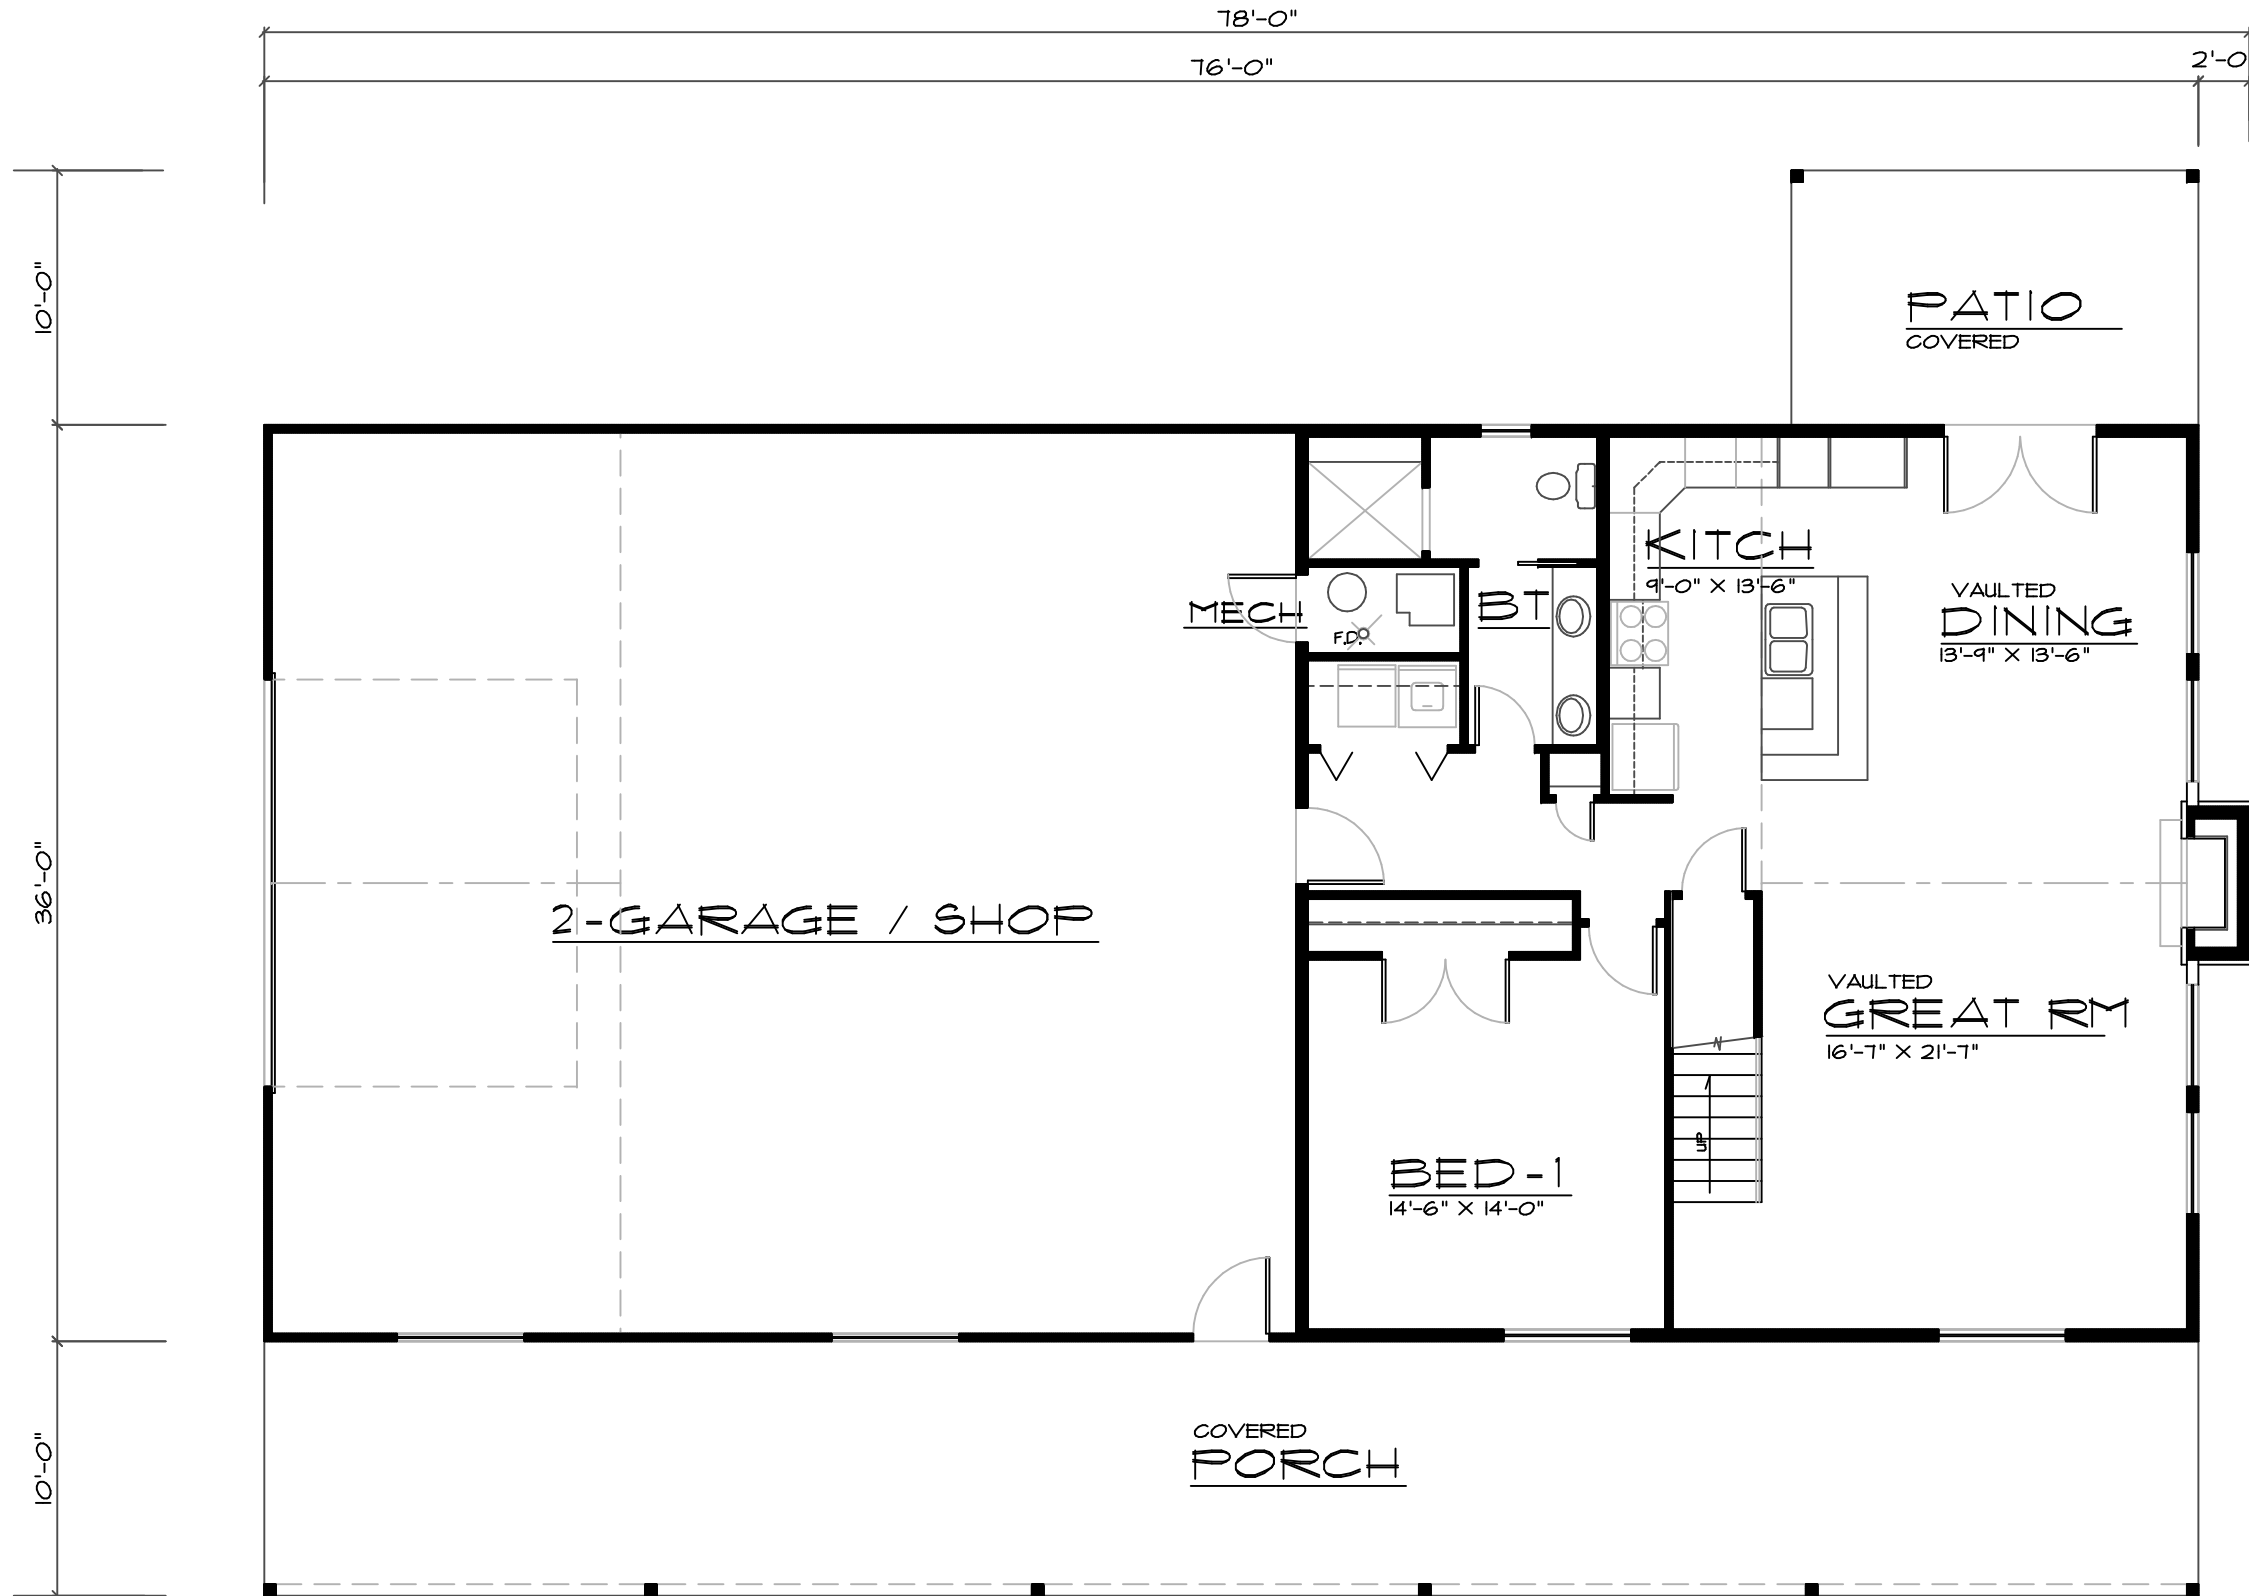

RIGHT ELEVATION

SCALE _____ 1/4"

FRONT ELEVATION

SCALE _____ 1/4"

Grand River Design
HOME DESIGN SERVICE
Gallatin Missouri 64640
(660) 605-3190

PLAN NUMBER
LR-1860-17C

MAIN FLOOR PLAN

SCALE 1/4"

1277 SQ. FT. MAIN
590 SQ. FT. UPPER
1860 TOTAL SQ. FT.

PLAN NUMBER
LR-1860-17C

Grand River Design
HOME DESIGN SERVICE
Gallatin Missouri 64640
(860) 605-3190

Grand River Design
 HOME DESIGN SERVICE
 Gallatin Missouri 64640
 (660) 605-3190

UPPER FLOOR PLAN

SCALE _____ 1/4"
 590 SQ. FT. UPPER

PLAN NUMBER
LR-1860-17C