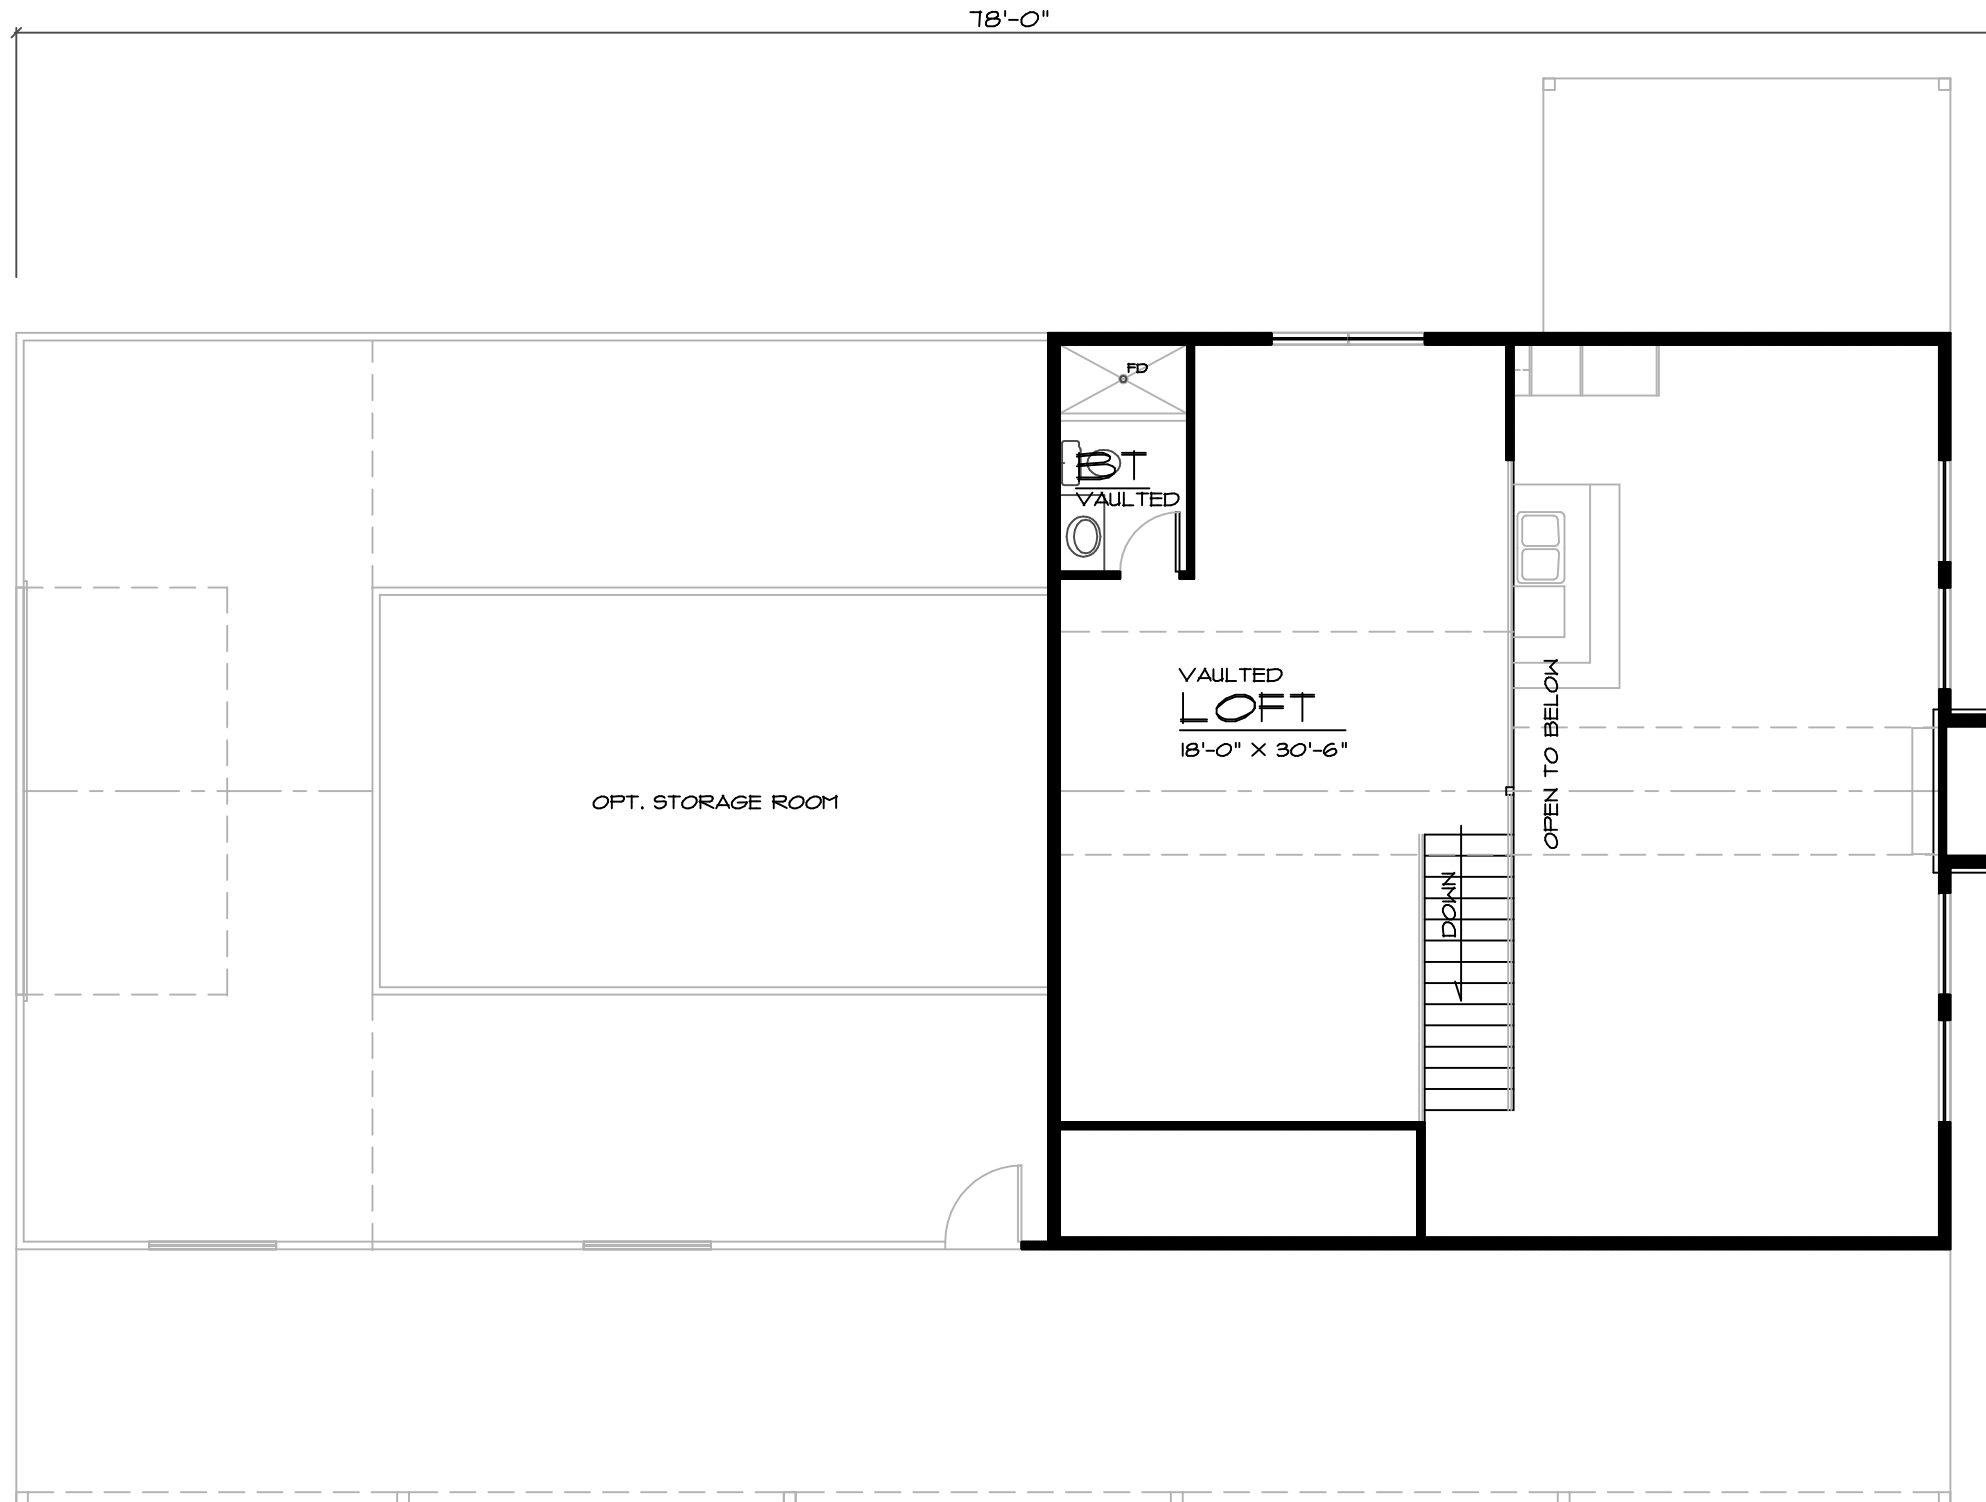

RIGHT ELEVATION

SCALE _____ 1/4"

FRONT ELEVATION

SCALE _____ 1/4"

Grand River Design
HOME DESIGN SERVICE
Gallatin Missouri 64640
(660) 605-3190

PLAN NUMBER
LR-1860-17C

MAIN FLOOR PLAN

SCALE 1/4"

1277 SQ. FT. MAIN
590 SQ. FT. UPPER
1860 TOTAL SQ. FT.

PLAN NUMBER
LR-1860-17C

Grand River Design
HOME DESIGN SERVICE
Gallatin Missouri 64640
(860) 605-3190

Grand River Design
 HOME DESIGN SERVICE
 Gallatin Missouri 64640
 (660) 605-3190

UPPER FLOOR PLAN

SCALE _____ 1/4"
 590 SQ. FT. UPPER

PLAN NUMBER
LR-1860-17C