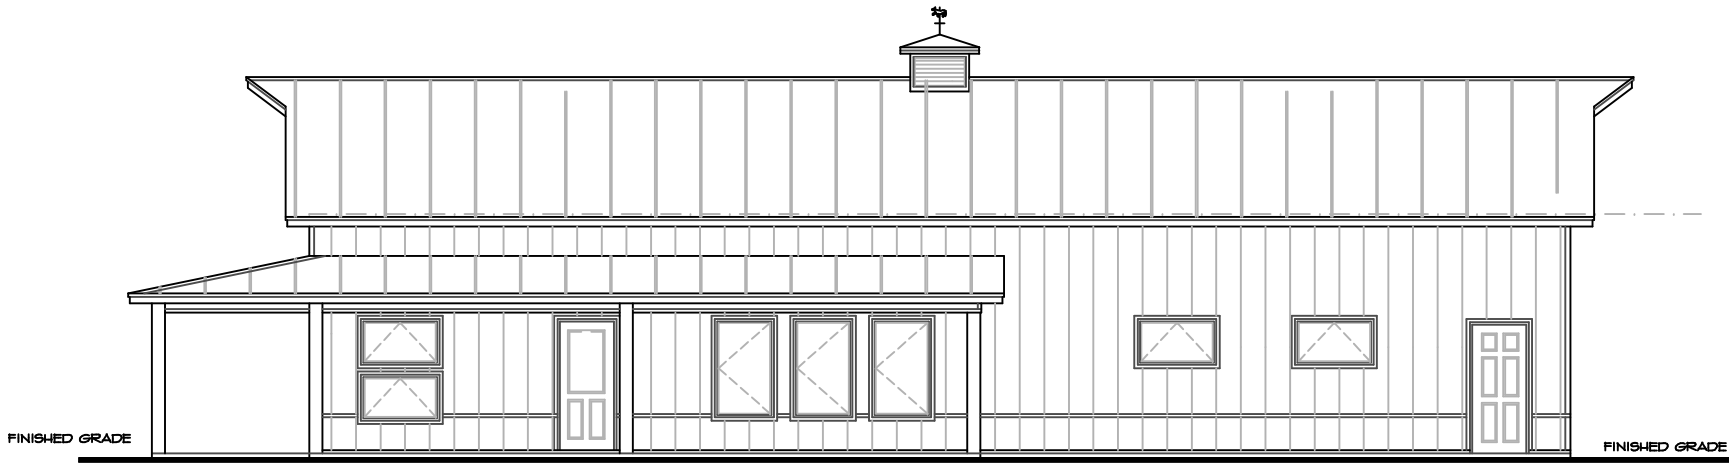

**REAR ELEVATION**

SCALE \_\_\_\_\_ NT6

**LEFT ELEVATION**

SCALE \_\_\_\_\_ NT6

*Grand River Design*  
 HOME DESIGN SERVICE  
 Callatin Missouri 64640  
 (660) 605-3190

PLAN NUMBER  
**SH-1360-15C**

**MAIN FLOOR PLAN**

SCALE 1/4"  
1360 SQ. FT. FINISHED

PLAN NUMBER  
**SH-1360-15C**

*Grand River Design*  
HOME DESIGN SERVICE  
Gallatin Missouri 64640  
(660) 605-3190