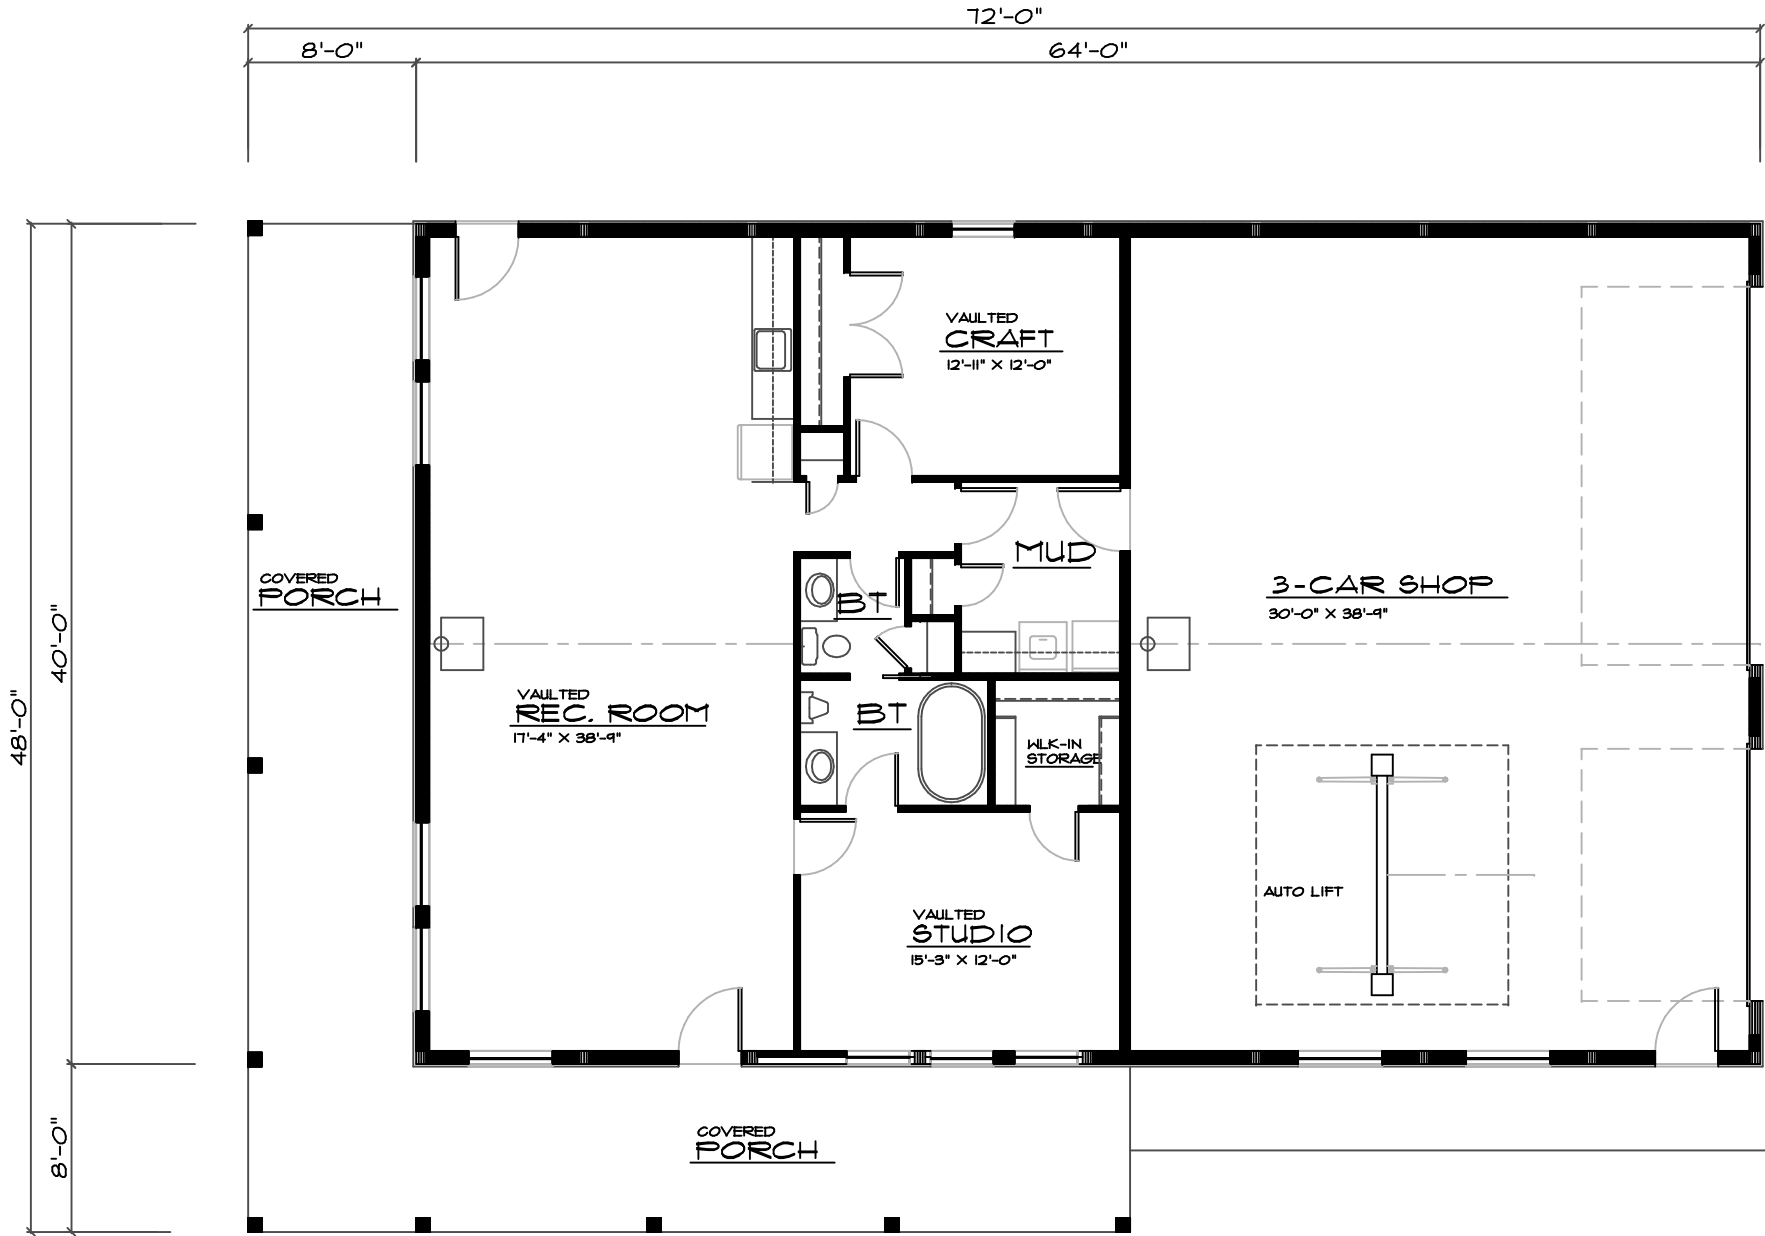

**REAR ELEVATION**

SCALE \_\_\_\_\_ NT6

**LEFT ELEVATION**

SCALE \_\_\_\_\_ NT6

*Grand River Design*  
 HOME DESIGN SERVICE  
 Callatin Missouri 64640  
 (660) 605-3190

PLAN NUMBER  
**SH-1360-15C**

**MAIN FLOOR PLAN**

SCALE 1/4"  
1360 SQ. FT. FINISHED

PLAN NUMBER  
**SH-1360-15C**

*Grand River Design*  
HOME DESIGN SERVICE  
Gallatin Missouri 64640  
(660) 605-3190