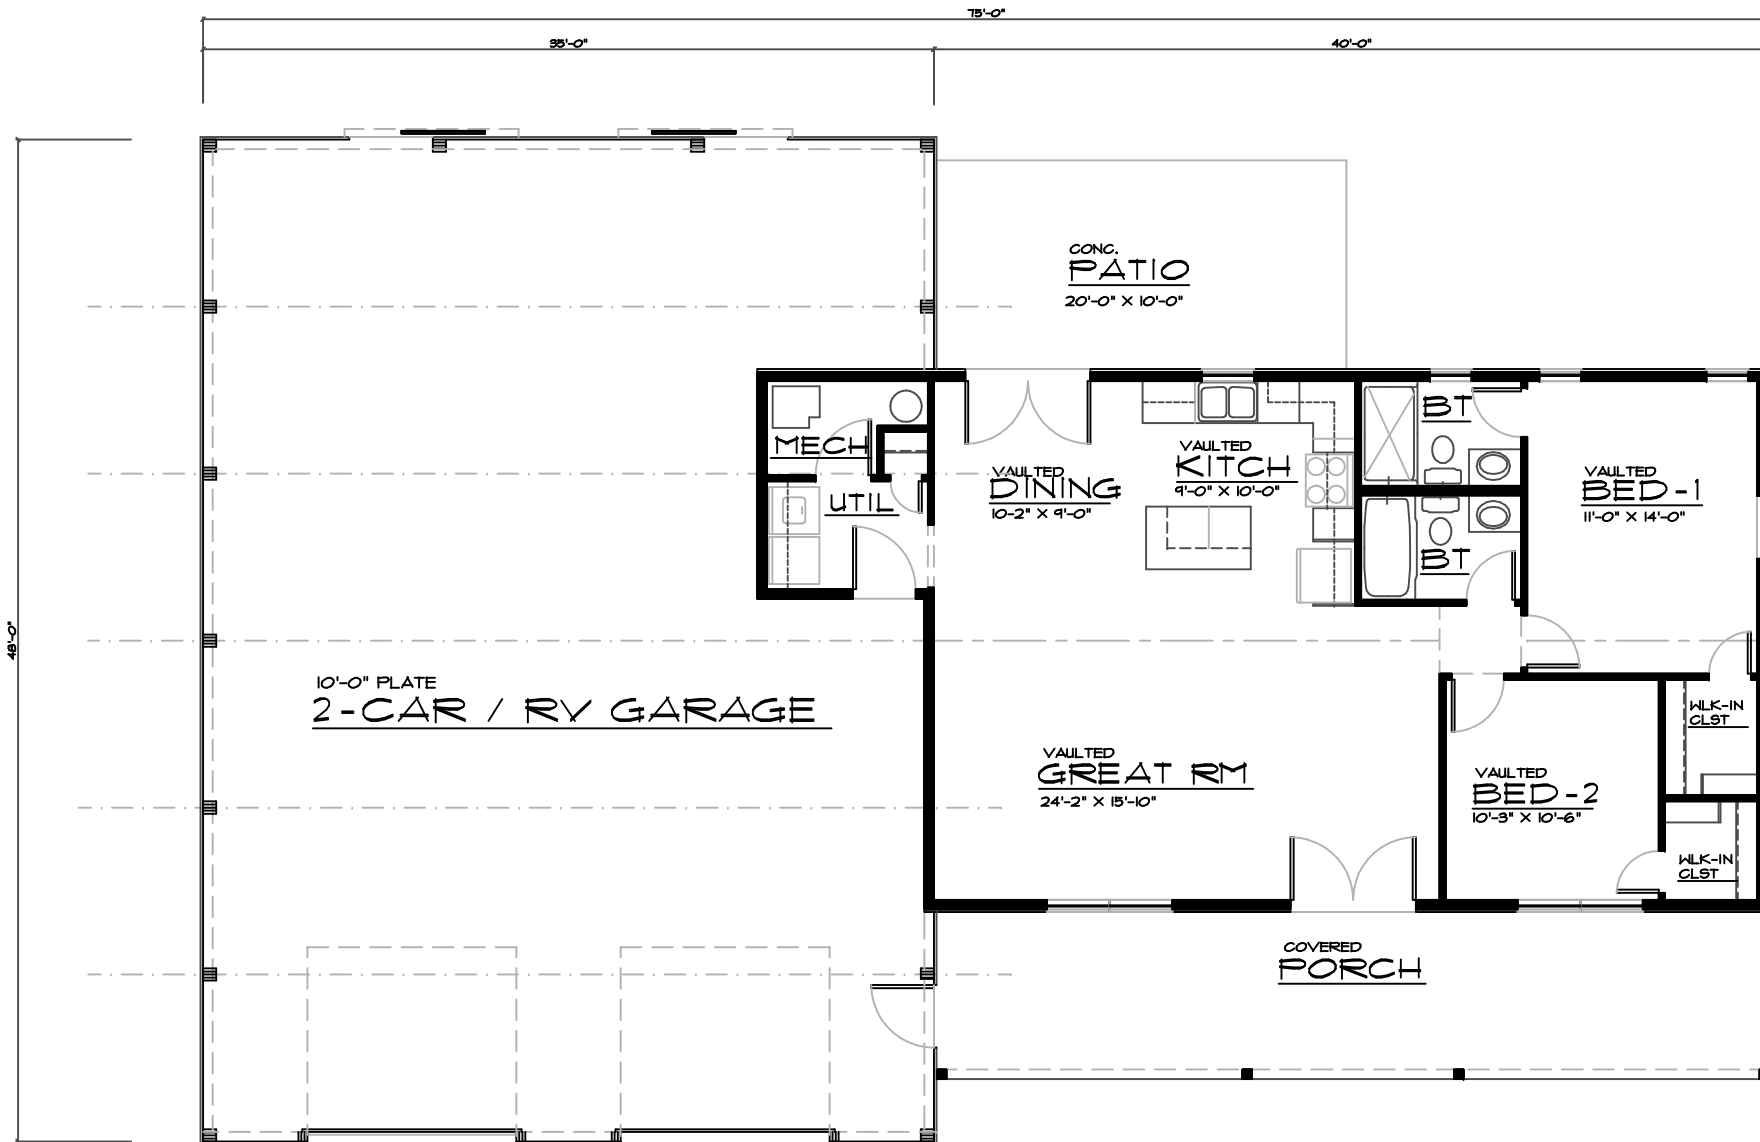

RIGHT ELEVATION

SCALE _____ NTS

FRONT ELEVATION

SCALE _____ NTS

Grand River Design
HOME DESIGN SERVICE
Callatin Missouri 64640
(660) 605-3190

PLAN NUMBER
SH-1140-19C

MAIN FLOOR PLAN

SCALE 1/4" = 1'-0"
 140 SQ. FT. FINISHED

Grand River Design
 HOME DESIGN SERVICE
 Gallatin Missouri
 (680) 605-3190

PLAN NUMBER
SH-1140-19C