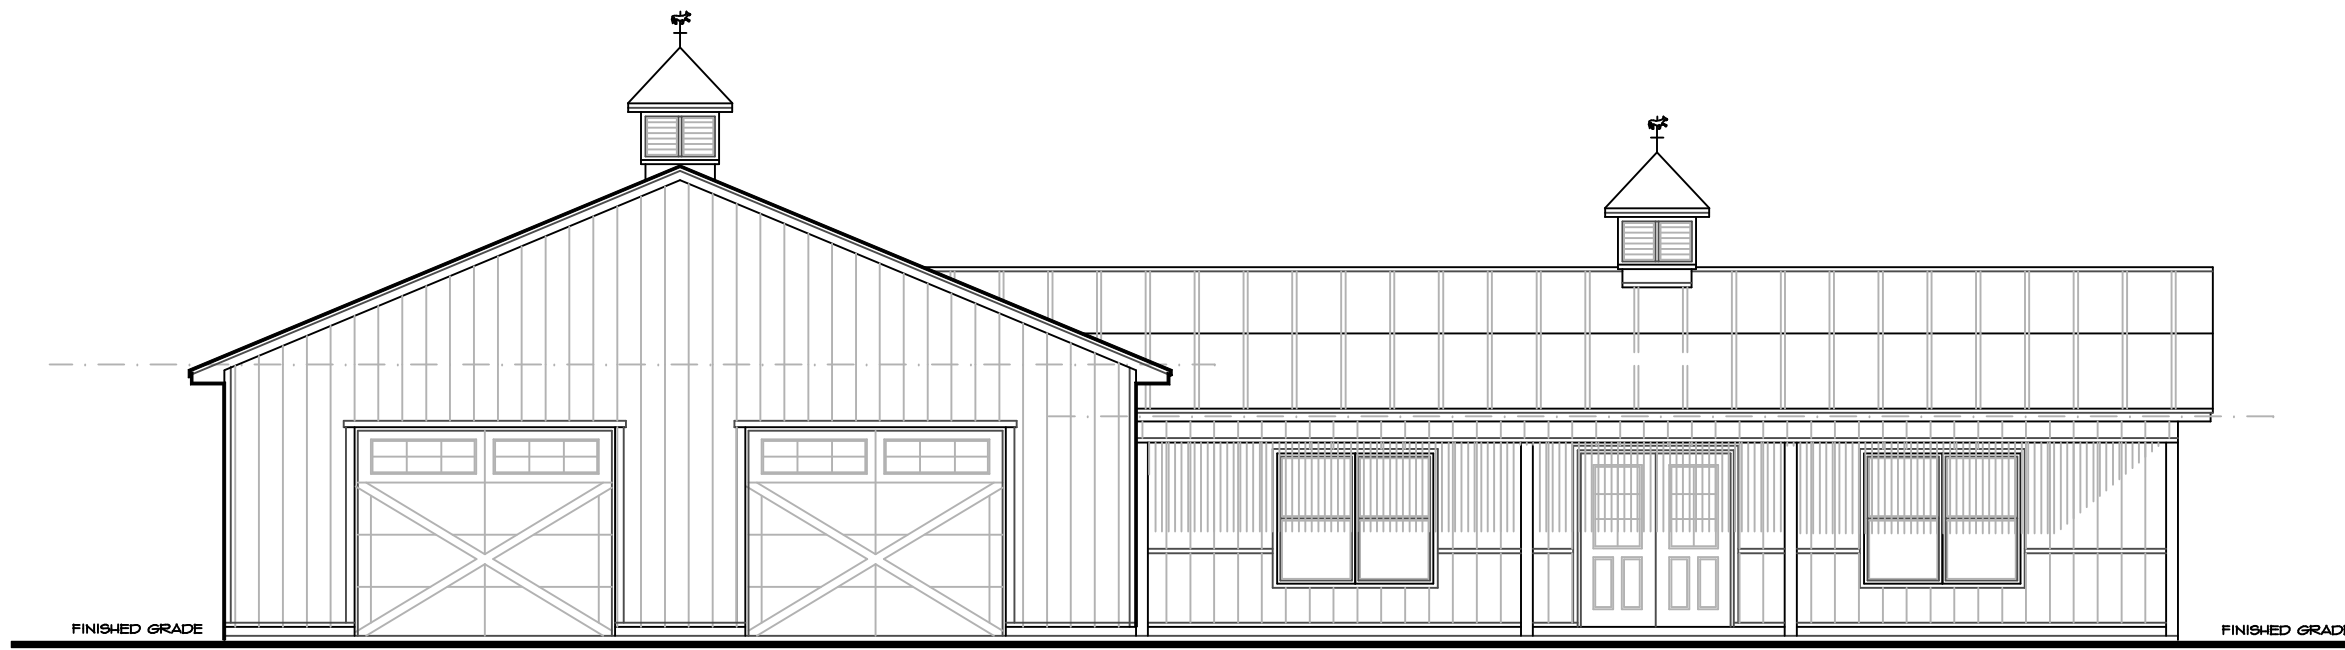

RIGHT ELEVATION

SCALE _____ NTS

FRONT ELEVATION

SCALE _____ NTS

Grand River Design
HOME DESIGN SERVICE
Callatin Missouri 64640
(660) 605-3190

PLAN NUMBER
SH-1140-19C

MAIN FLOOR PLAN

SCALE 1/4" = 1'-0"
 140 SQ. FT. FINISHED

Grand River Design
 HOME DESIGN SERVICE
 Gallatin Missouri
 (680) 605-3190

PLAN NUMBER
SH-1140-19C