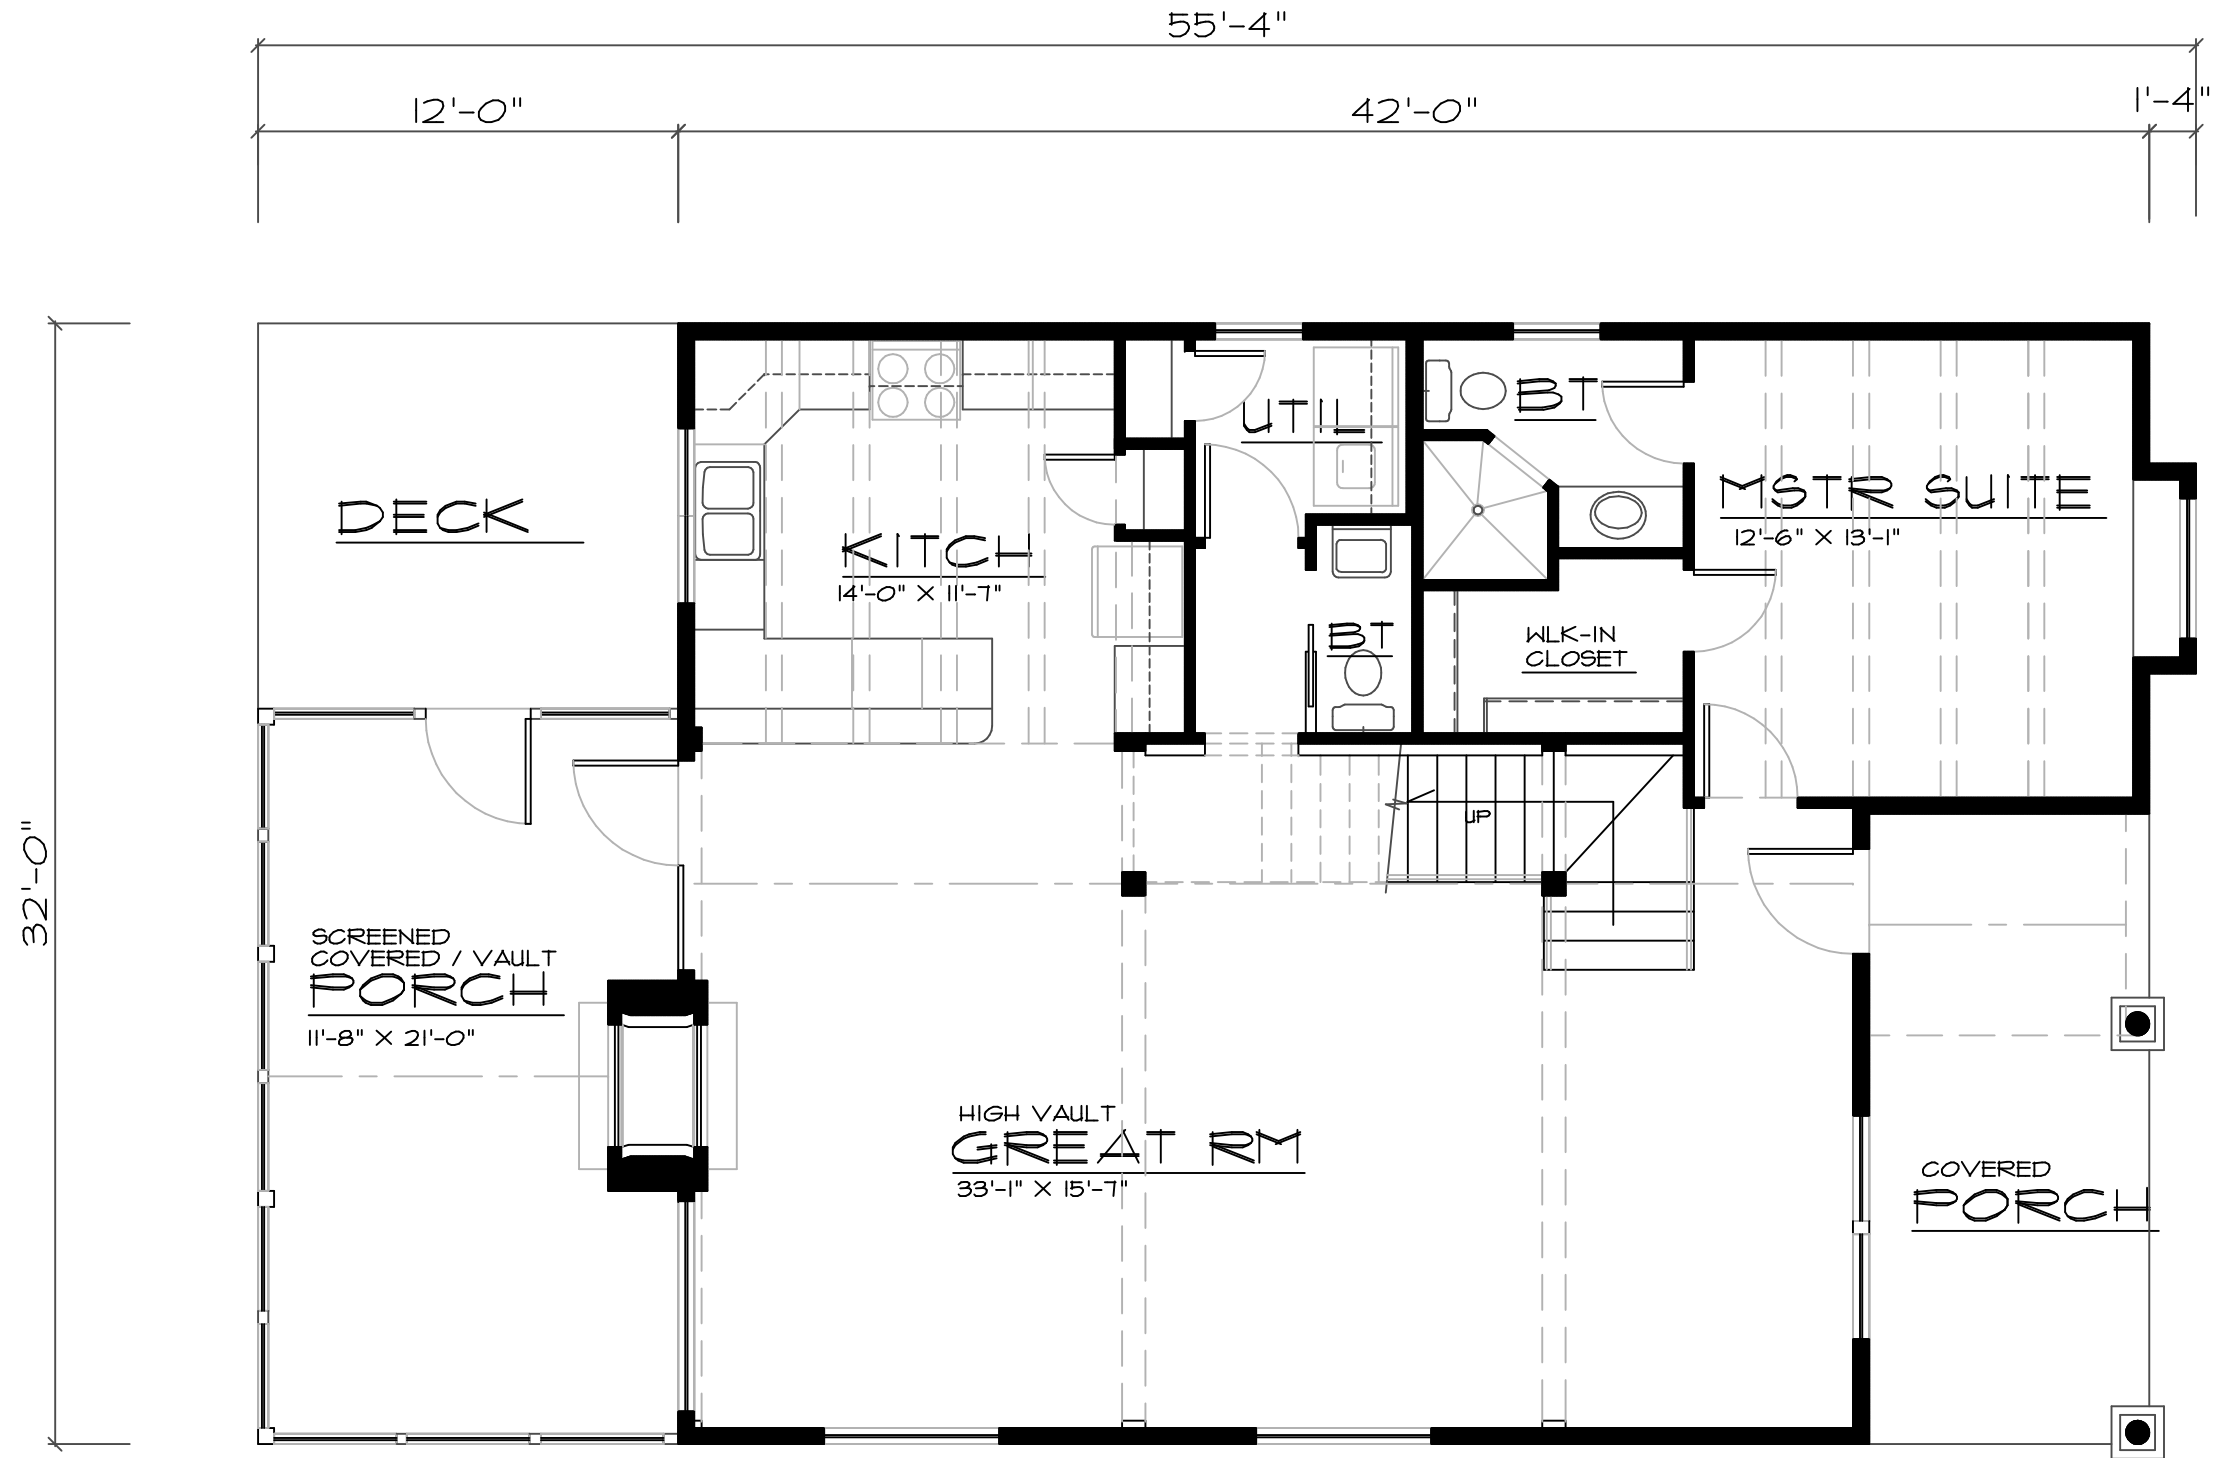

Grand River Design
 HOME DESIGN SERVICE
 Gallatin Missouri 64640
 (660) 605-3190

UPPER FLOOR PLAN

SCALE _____ NTS
 544 SQ. FT. UPPER LEVEL

PLAN #
 2-1996-14C

RIGHT ELEVATION

SCALE _____ NT6

FRONT ELEVATION

SCALE _____ NT6

PLAN #

2-1996-14C

Grand River Design
HOME DESIGN SERVICE
Gallatin Missouri 64640
(660) 605-3190

MAIN FLOOR PLAN

SCALE _____ NTS

1212 SQ. FT. MAIN LEVEL
 240 SQ. FT. SCREEN PORCH
 544 SQ. FT. UPPER FLOOR
 1996 SQ. FT. MAIN LEVEL

PLAN #
 2-1996-14C

Grand River Design
 HOME DESIGN SERVICE
 Gallatin Missouri 64640
 (660) 605-3190