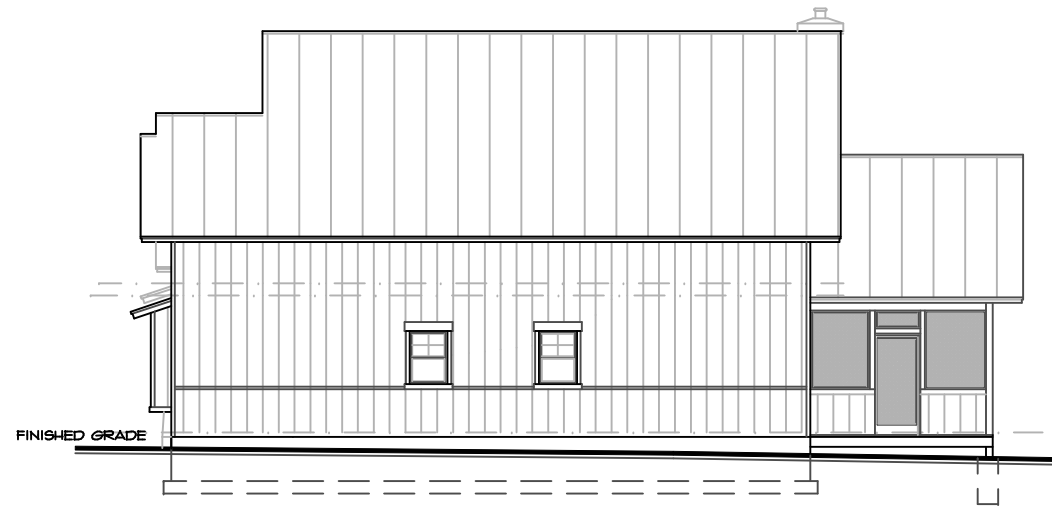

Grand River Design
 HOME DESIGN SERVICE
 Gallatin Missouri 64640
 (660) 605-3190

UPPER FLOOR PLAN

SCALE _____ NTS
 544 SQ. FT. UPPER LEVEL

PLAN #
 2-1996-14C

RIGHT ELEVATION

SCALE _____ NT6

FRONT ELEVATION

SCALE _____ NT6

PLAN #

2-1996-14C

Grand River Design
HOME DESIGN SERVICE
Gallatin Missouri 64640
(660) 605-3190

MAIN FLOOR PLAN

SCALE _____ NTS

1212 SQ. FT. MAIN LEVEL
 240 SQ. FT. SCREEN PORCH
 544 SQ. FT. UPPER FLOOR
 1996 SQ. FT. MAIN LEVEL

PLAN #
 2-1996-14C

Grand River Design
 HOME DESIGN SERVICE
 Gallatin Missouri 64640
 (660) 605-3190