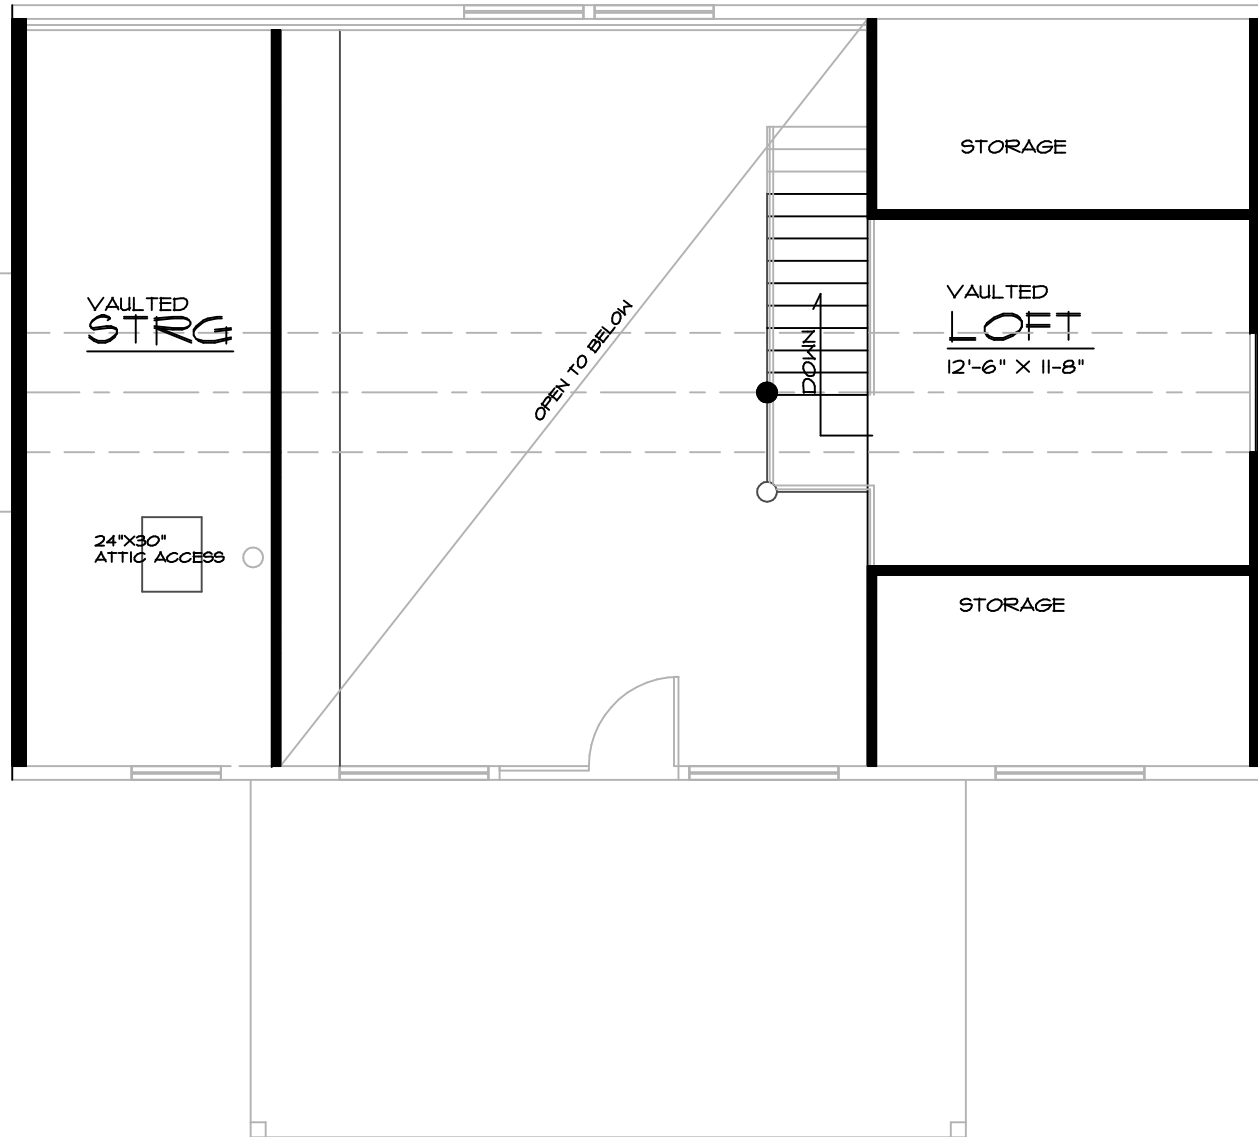

FRONT ELEVATION

SCALE _____ NTS

RIGHT ELEVATION

SCALE _____ NTS

Grand River Design
HOME DESIGN SERVICE
Callatin Missouri 64640
(660) 605-3190

PLAN #
R-1092-13C

42'-0"

26'-0"

UPPER FLOOR PLAN

SCALE _____ NTS
201 APPROX. SQ. FT. UPPER LEVEL

PLAN #
R-1092-13C

Grand River Design
 HOME DESIGN SERVICE
 Gallatin Missouri 64640
 (660) 605-3190

MAIN FLOOR PLAN

SCALE 1092 SQ. FT. MAIN LEVEL

NTS

PLAN # R-1092-130

Grand River Design
 HOME DESIGN SERVICE
 Gallatin Missouri 64640
 (860) 605-3190