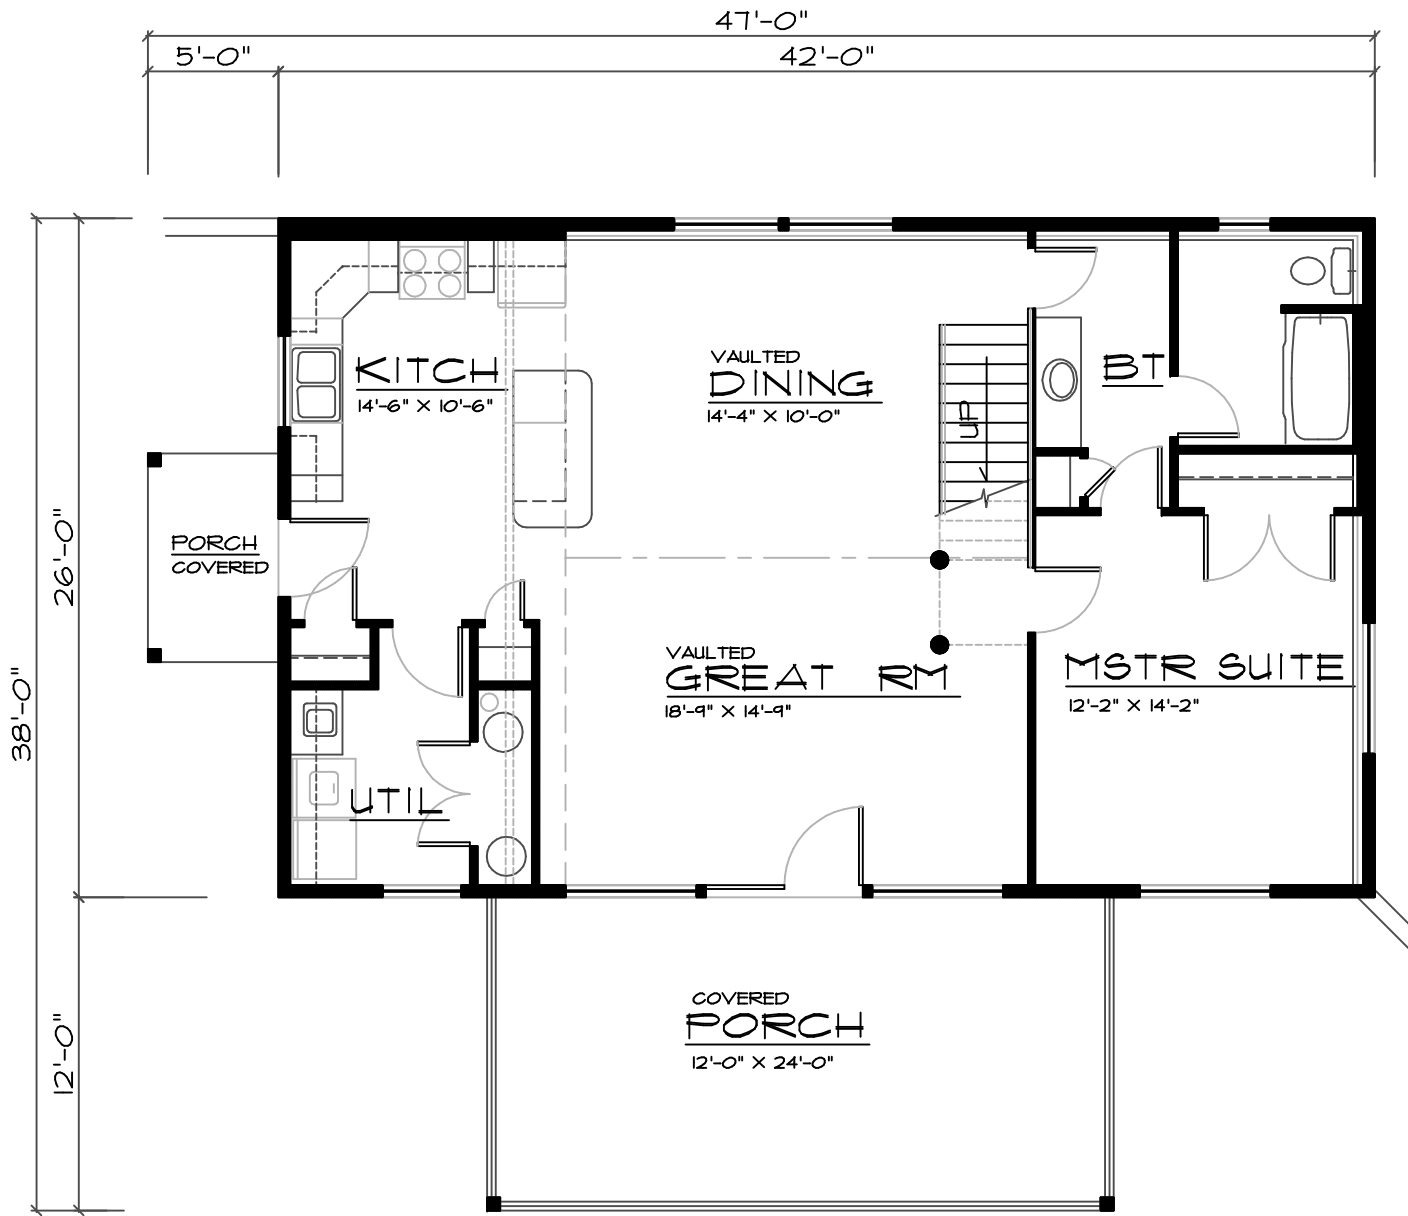

FRONT ELEVATION

SCALE _____ NTS

RIGHT ELEVATION

SCALE _____ NTS

Grand River Design
HOME DESIGN SERVICE
Callatin Missouri 64640
(660) 605-3190

PLAN #
R-1092-13C

42'-0"

26'-0"

UPPER FLOOR PLAN

SCALE _____ NTS
201 APPROX. SQ. FT. UPPER LEVEL

PLAN #
R-1092-13C

Grand River Design
 HOME DESIGN SERVICE
 Gallatin Missouri 64640
 (660) 605-3190

MAIN FLOOR PLAN

SCALE 1092 SQ. FT. MAIN LEVEL

NTS

PLAN # R-1092-130

Grand River Design
 HOME DESIGN SERVICE
 Gallatin Missouri 64640
 (860) 605-3190