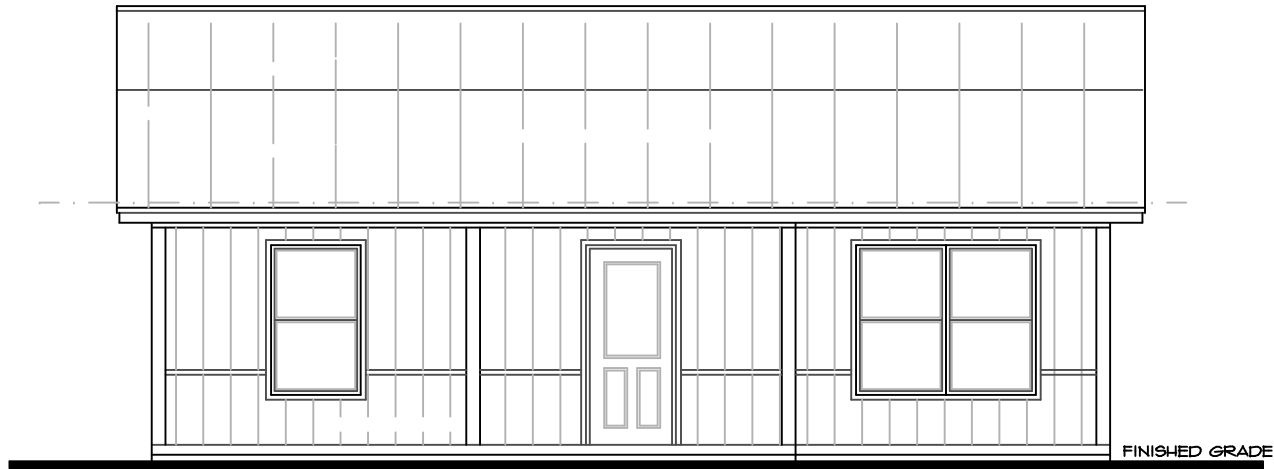

RIGHT ELEVATION

SCALE _____ NTS

FRONT ELEVATION

SCALE _____ NTS

Grand River Design
HOME DESIGN SERVICE
Gallatin Missouri 64640
(660) 605-3190

PLAN #
R-960-19C

MAIN FLOOR PLAN

SCALE 1/4"

960 SQ. FT. MAIN LEVEL

Grand River Design
 HOME DESIGN SERVICE
 Gallatin Missouri 64640
 (660) 605-3190

PLAN #
 R-960-190