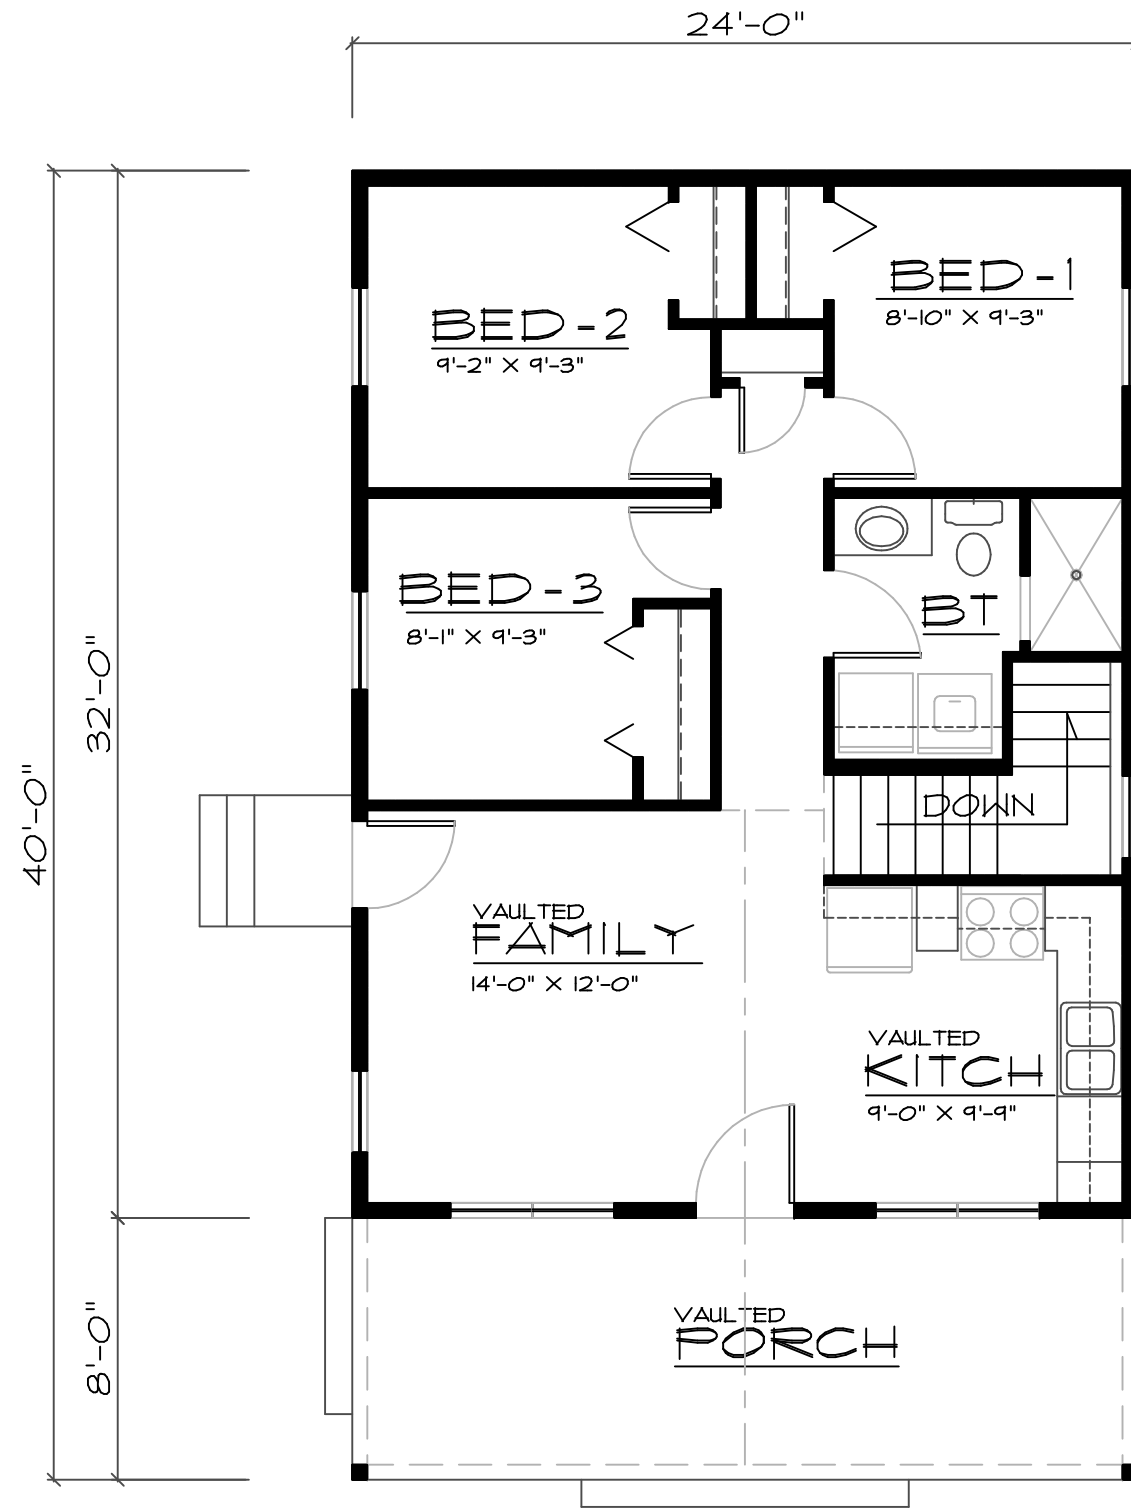

**RIGHT ELEVATION**

SCALE \_\_\_\_\_ NTS

**FRONT ELEVATION**

SCALE \_\_\_\_\_ NTS

*Grand River Design*  
HOME DESIGN SERVICE  
Pattonsburg Missouri 64670  
(660) 605-3190

# MAIN FLOOR PLAN

SCALE \_\_\_\_\_ NTS  
 1/8" = 1'-0" 1/4" = 2'-0" 1/2" = 4'-0" 3/4" = 6'-0" 1" = 8'-0"

768 SQ. FT. MAIN LEVEL

PLAN #  
 R-768-22C

*Grand River Design*  
 HOME DESIGN SERVICE  
 Pattersonburg Missouri 64670  
 (660) 605-3190