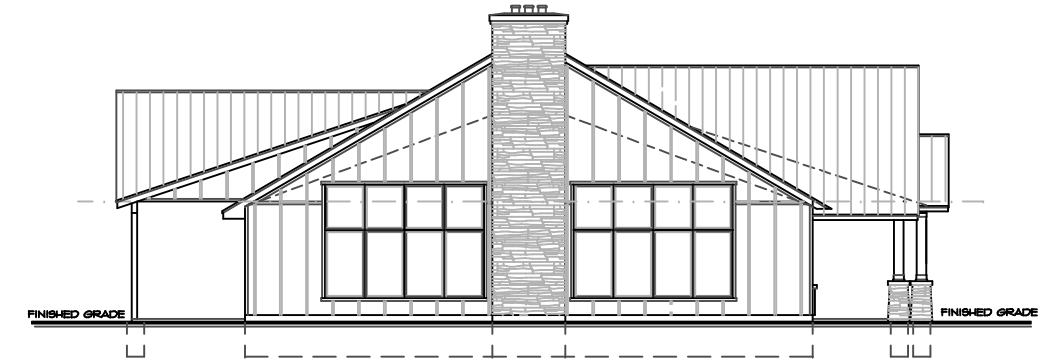

REAR ELEVATION
SCALE NTS

LEFT ELEVATION
SCALE NTS

RIGHT ELEVATION
SCALE NTS

FRONT ELEVATION
SCALE NTS

Grand River Design
HOME DESIGN SERVICE
Missouri 64640
Gallatin (660) 605-3190

MAIN FLOOR PLAN

SCALE _____ NTS
 4544 SQ. FT. MAIN LEVEL

PLAN NUMBER
LR-4544-22CE

Grand River Design
 HOME DESIGN SERVICE
 Callatin Missouri 64640
 (660) 605-3190