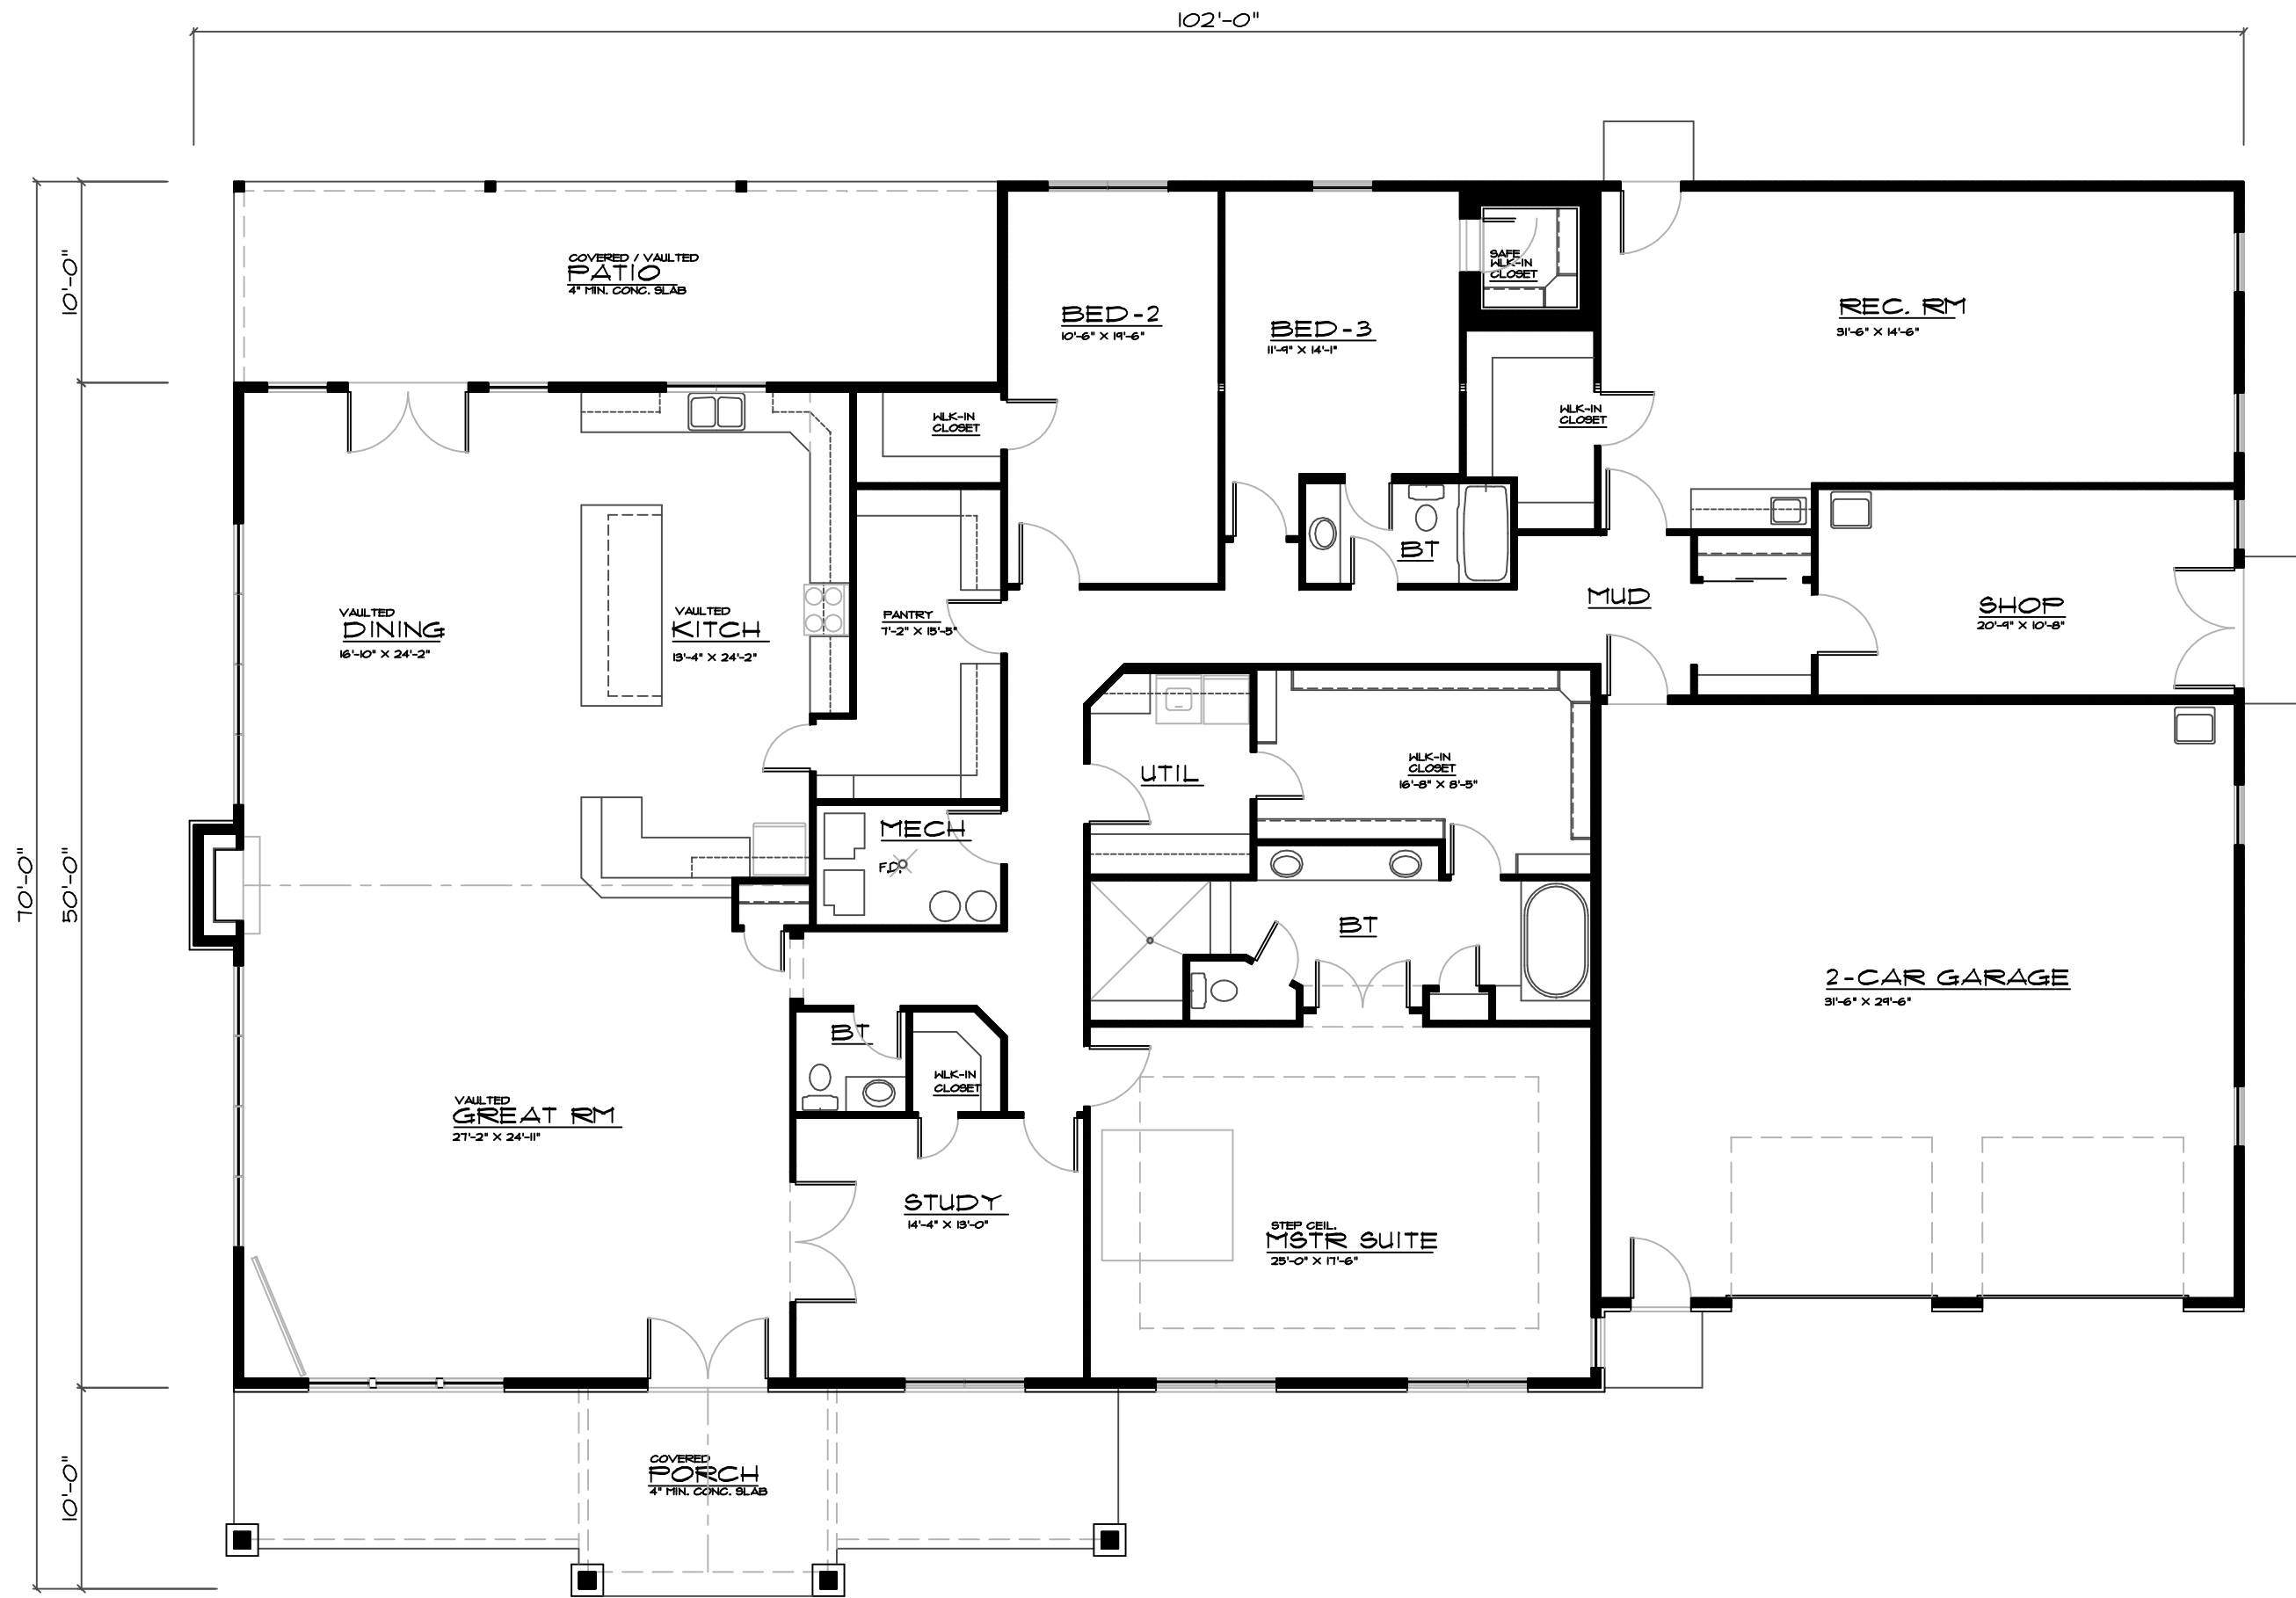

REAR ELEVATION
SCALE NTS

LEFT ELEVATION
SCALE NTS

RIGHT ELEVATION
SCALE NTS

FRONT ELEVATION
SCALE NTS

Grand River Design
HOME DESIGN SERVICE
Missouri 64640
Gallatin (660) 605-3190

MAIN FLOOR PLAN

SCALE _____ NTS
 4544 SQ. FT. MAIN LEVEL

PLAN NUMBER
LR-4544-22CE

Grand River Design
 HOME DESIGN SERVICE
 Callatin Missouri 64640
 (660) 605-3190