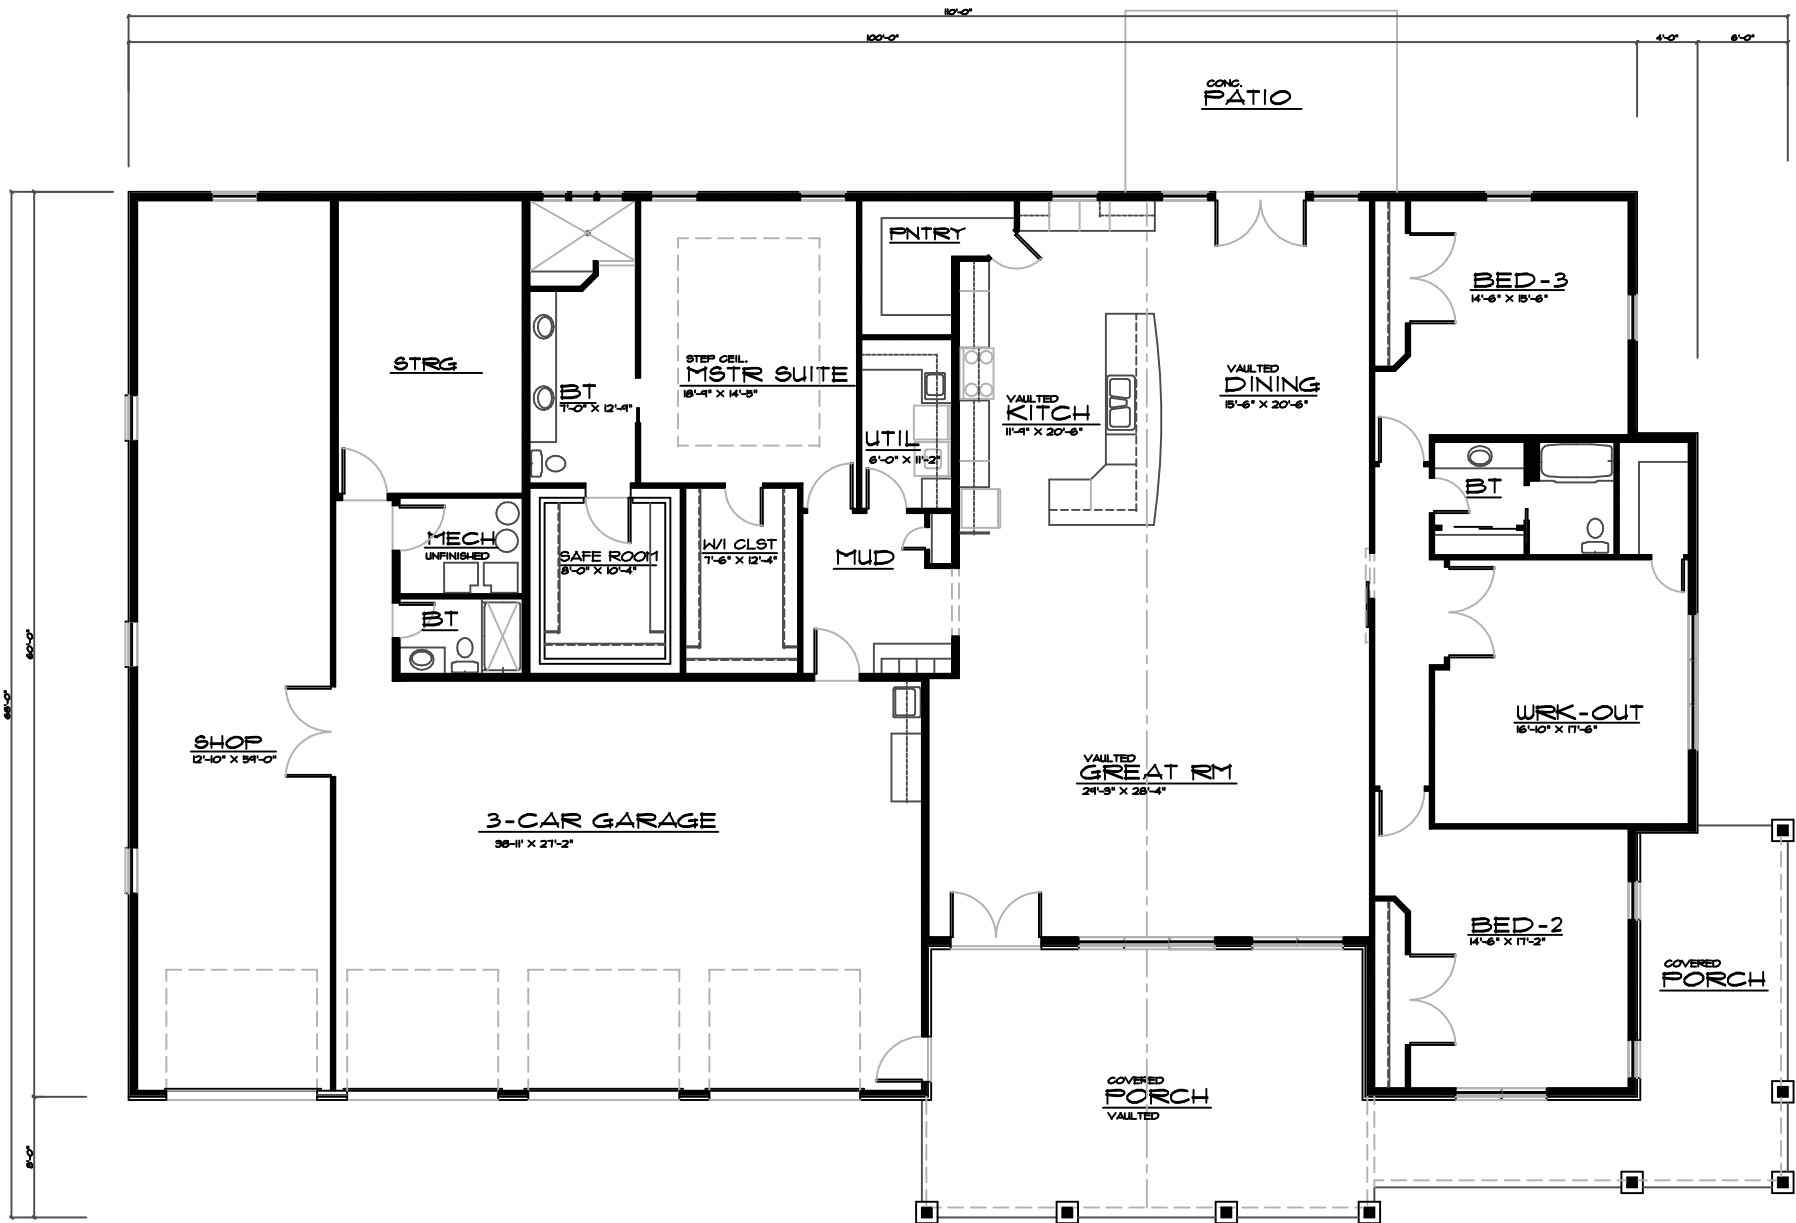

RIGHT ELEVATION
SCALE NTS

FRONT ELEVATION
SCALE NTS

Grand River Design
HOME DESIGN SERVICE
(669) 605-3190

PLAN NUMBER
LR-3876-22C

MAIN FLOOR PLAN

SCALE
3876 SQ. FT. MAIN

1/4"

PLAN NUMBER
LR-3876-22C