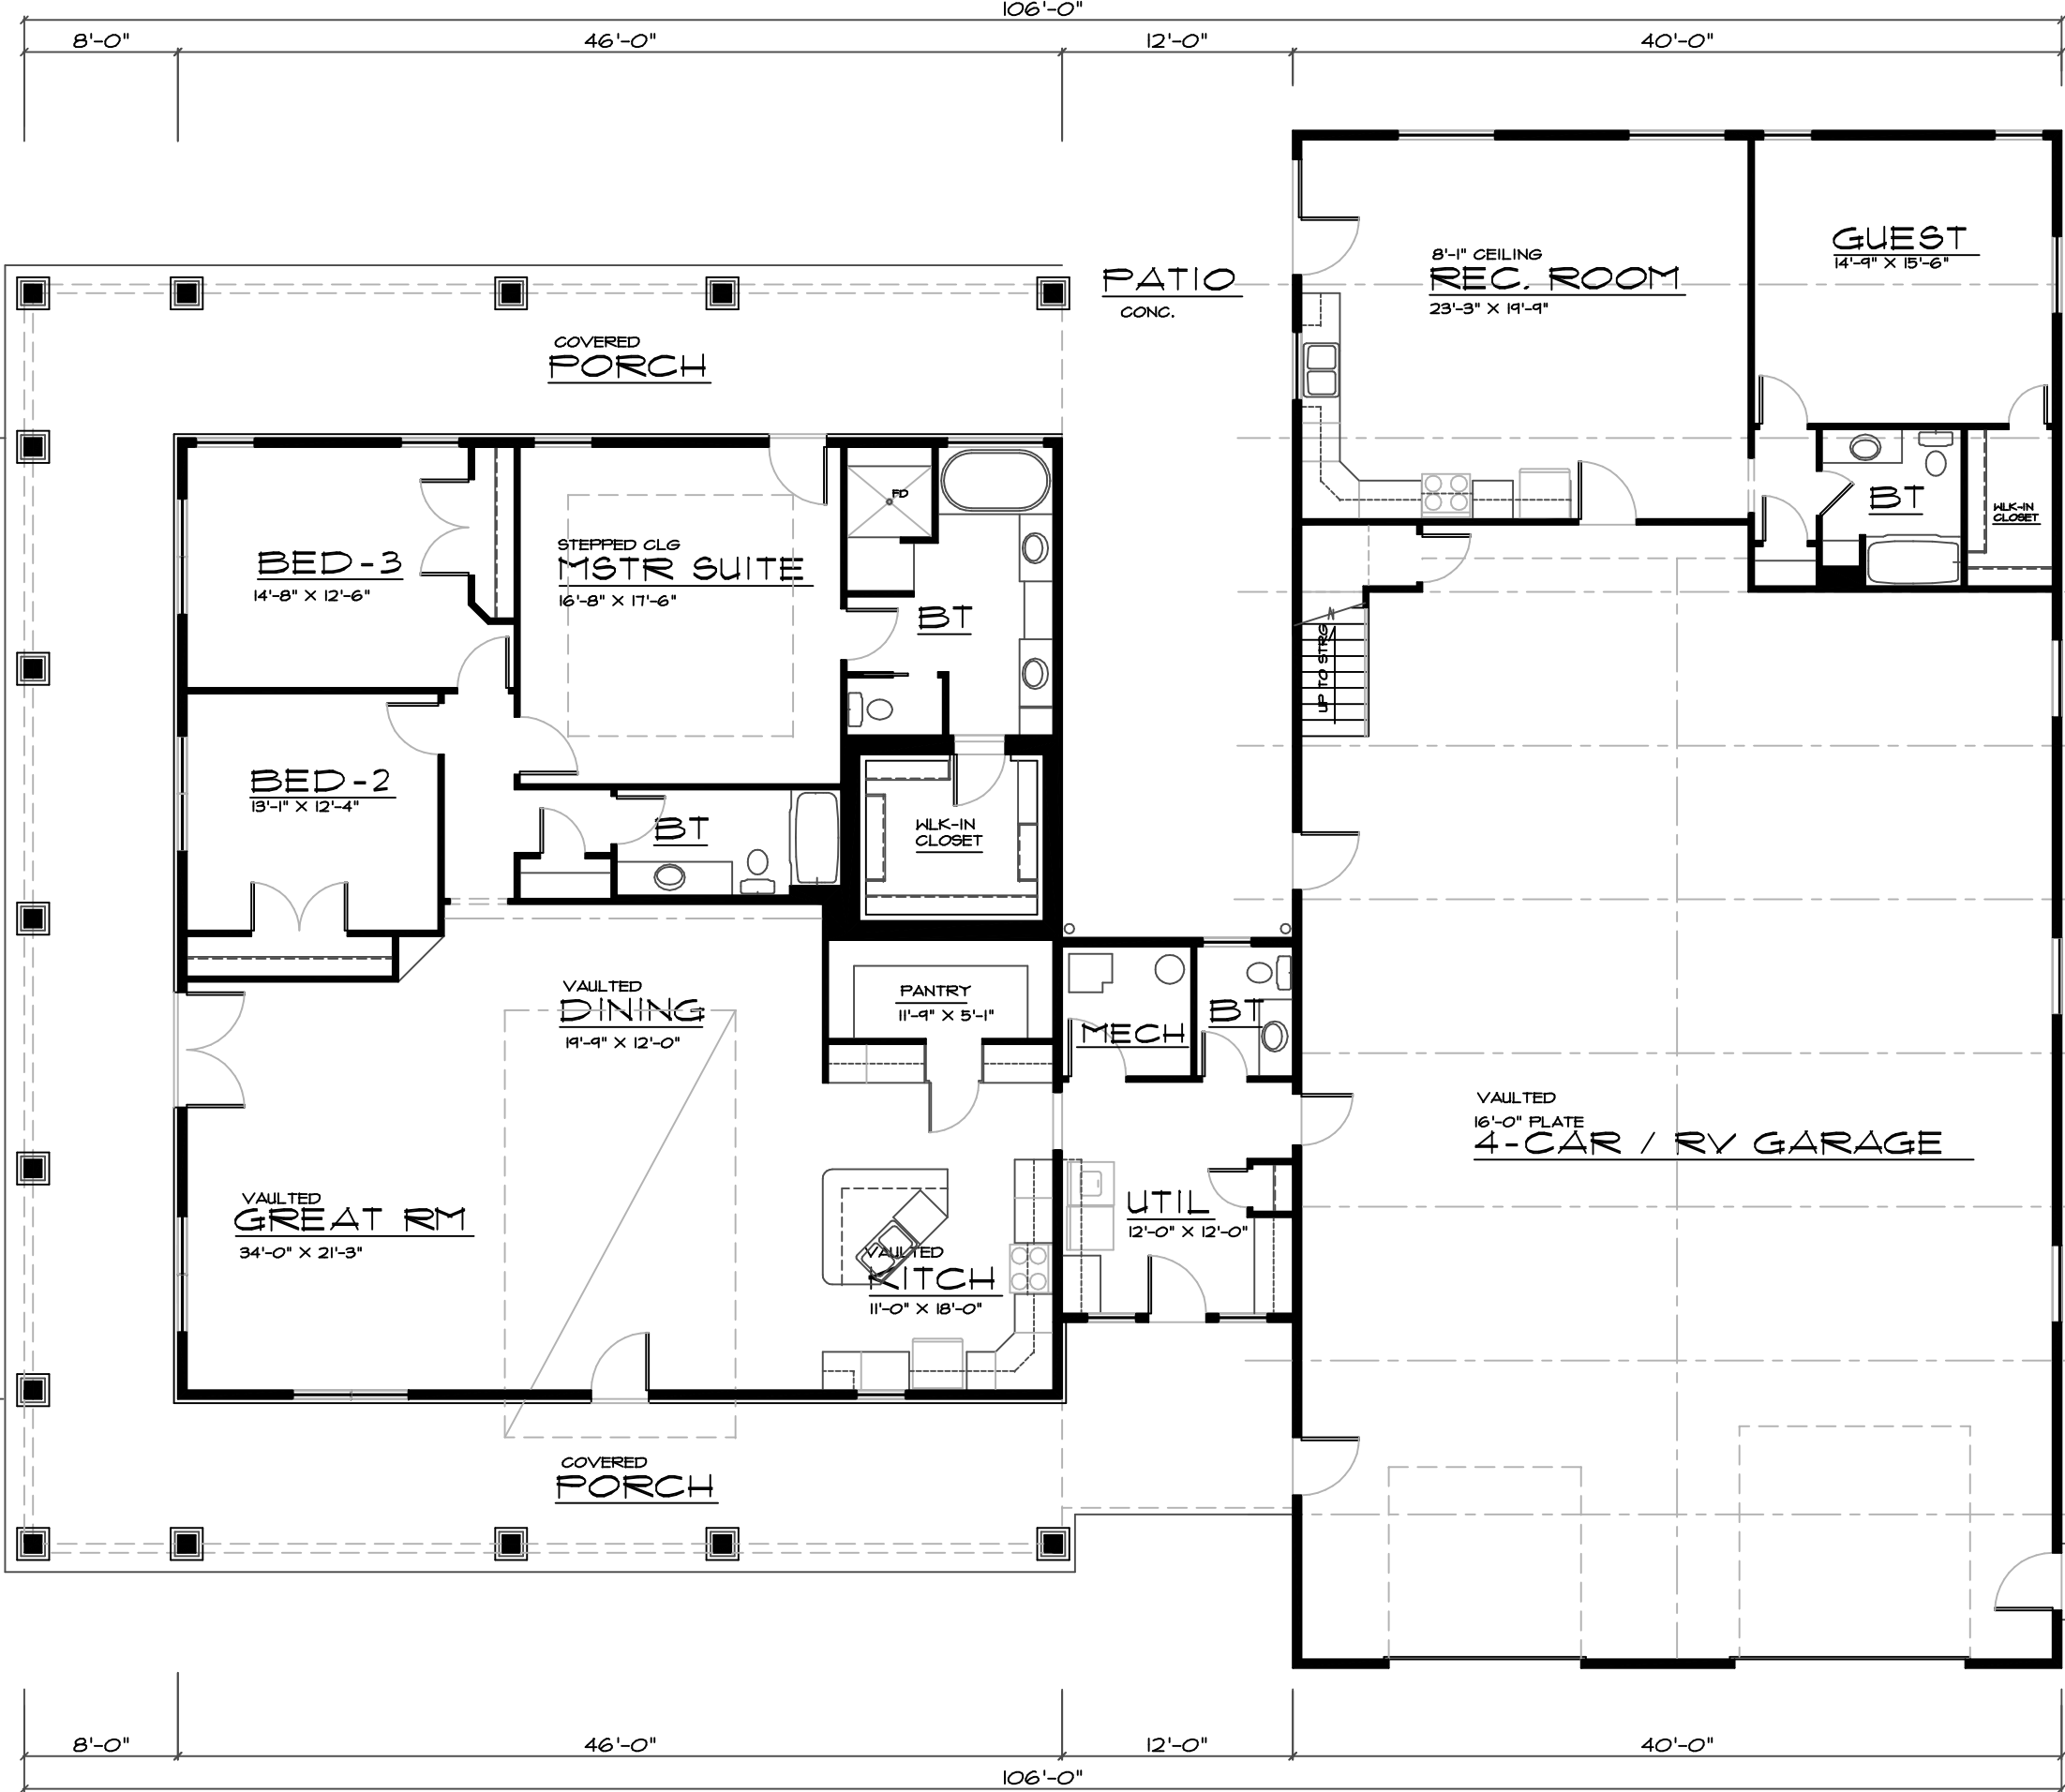

**LEFT ELEVATION**  
SCALE 1/4"

**FRONT ELEVATION**  
SCALE 1/4"

*Grand River Design*  
HOME DESIGN SERVICE  
Gallatin Missouri 64640  
(660) 605-3190

PLAN NUMBER  
**LR-3426-18C**

81'-0"  
66'-0"  
50'-0"  
8'-0"  
8'-0"  
6'-0"

80'-0"

**MAIN FLOOR PLAN**

SCALE 1/4"  
2549 SQ. FT. MAIN HOUSE FINISHED  
877 SQ. FT. GUEST SUITE  
3426 TOTAL SQ. FT.

*Grand River Design*  
HOME DESIGN SERVICE  
Callatin Missouri 64640  
(660) 605-3190

PLAN NUMBER  
**LR-3426-18C**