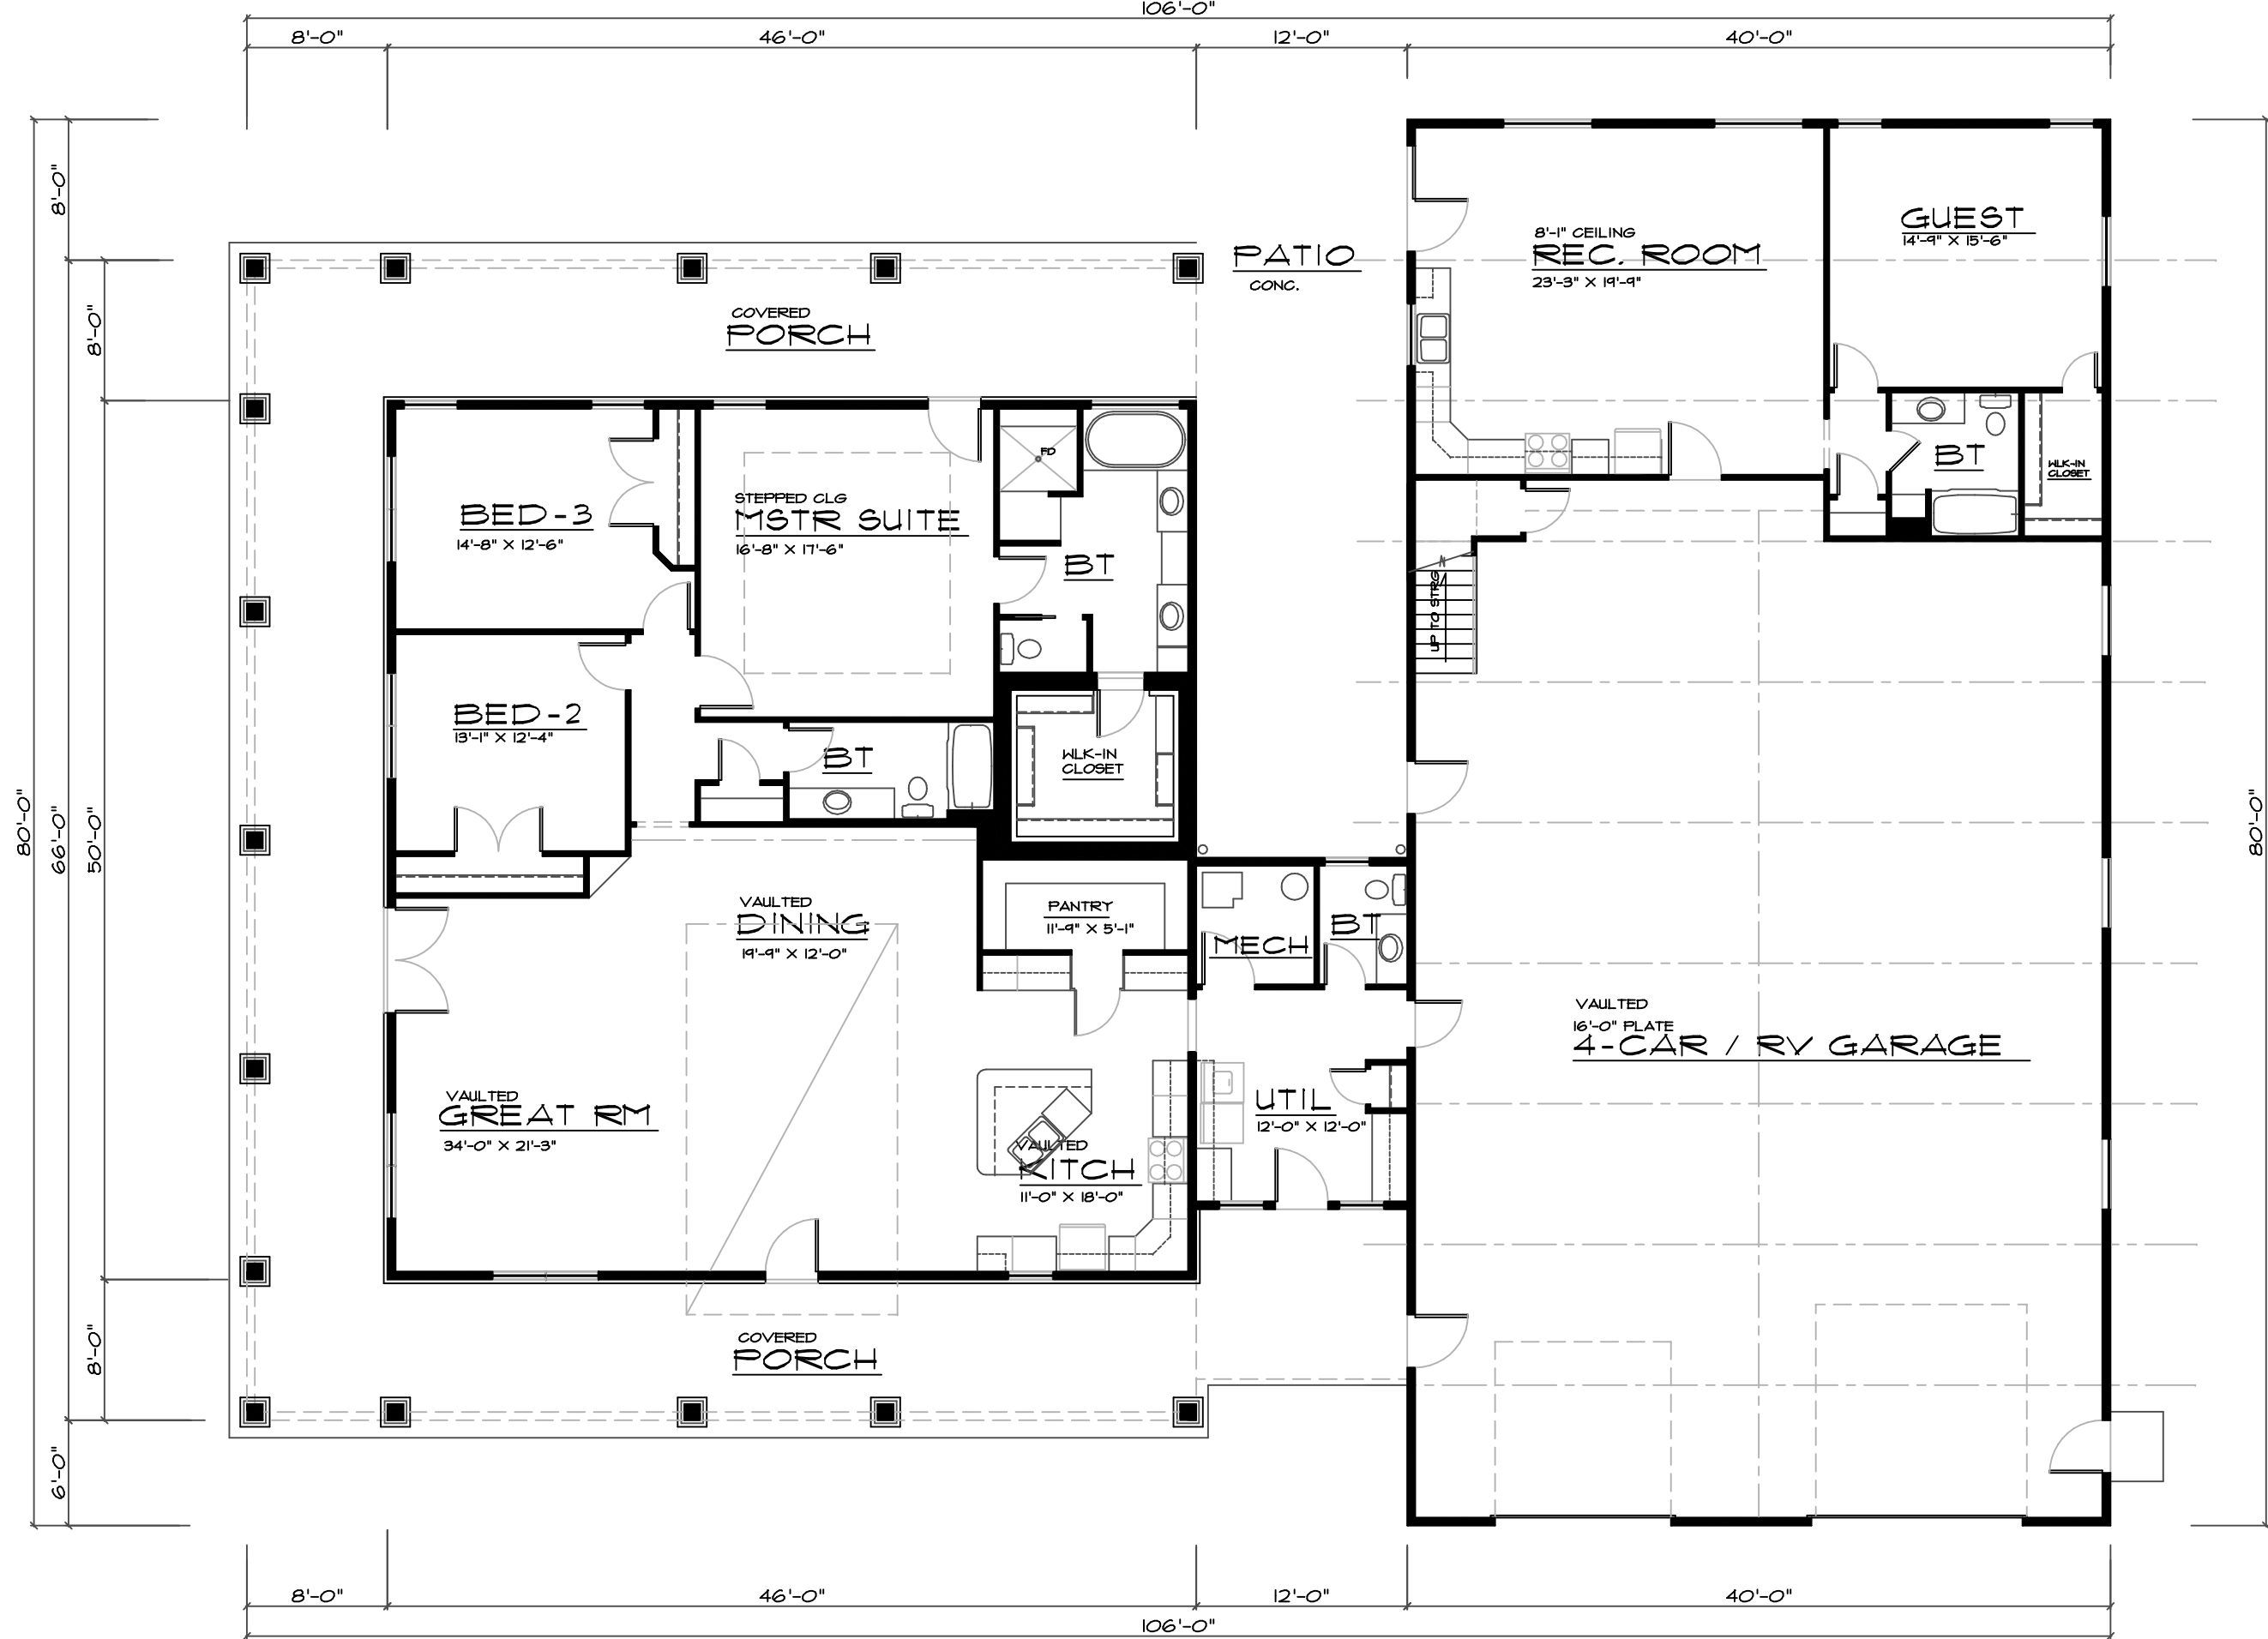

**LEFT ELEVATION**  
SCALE 1/4"

**FRONT ELEVATION**  
SCALE 1/4"

*Grand River Design*  
HOME DESIGN SERVICE  
Gallatin Missouri 64640  
(660) 605-3190

PLAN NUMBER  
**LR-3426-18C**

81'-0"  
66'-0"  
50'-0"  
8'-0"  
8'-0"  
6'-0"

80'-0"

**MAIN FLOOR PLAN**

SCALE 1/4"  
2549 SQ. FT. MAIN HOUSE FINISHED  
877 SQ. FT. GUEST SUITE  
3426 TOTAL SQ. FT.

*Grand River Design*  
HOME DESIGN SERVICE  
Callatin Missouri 64640  
(660) 605-3190

PLAN NUMBER  
**LR-3426-18C**