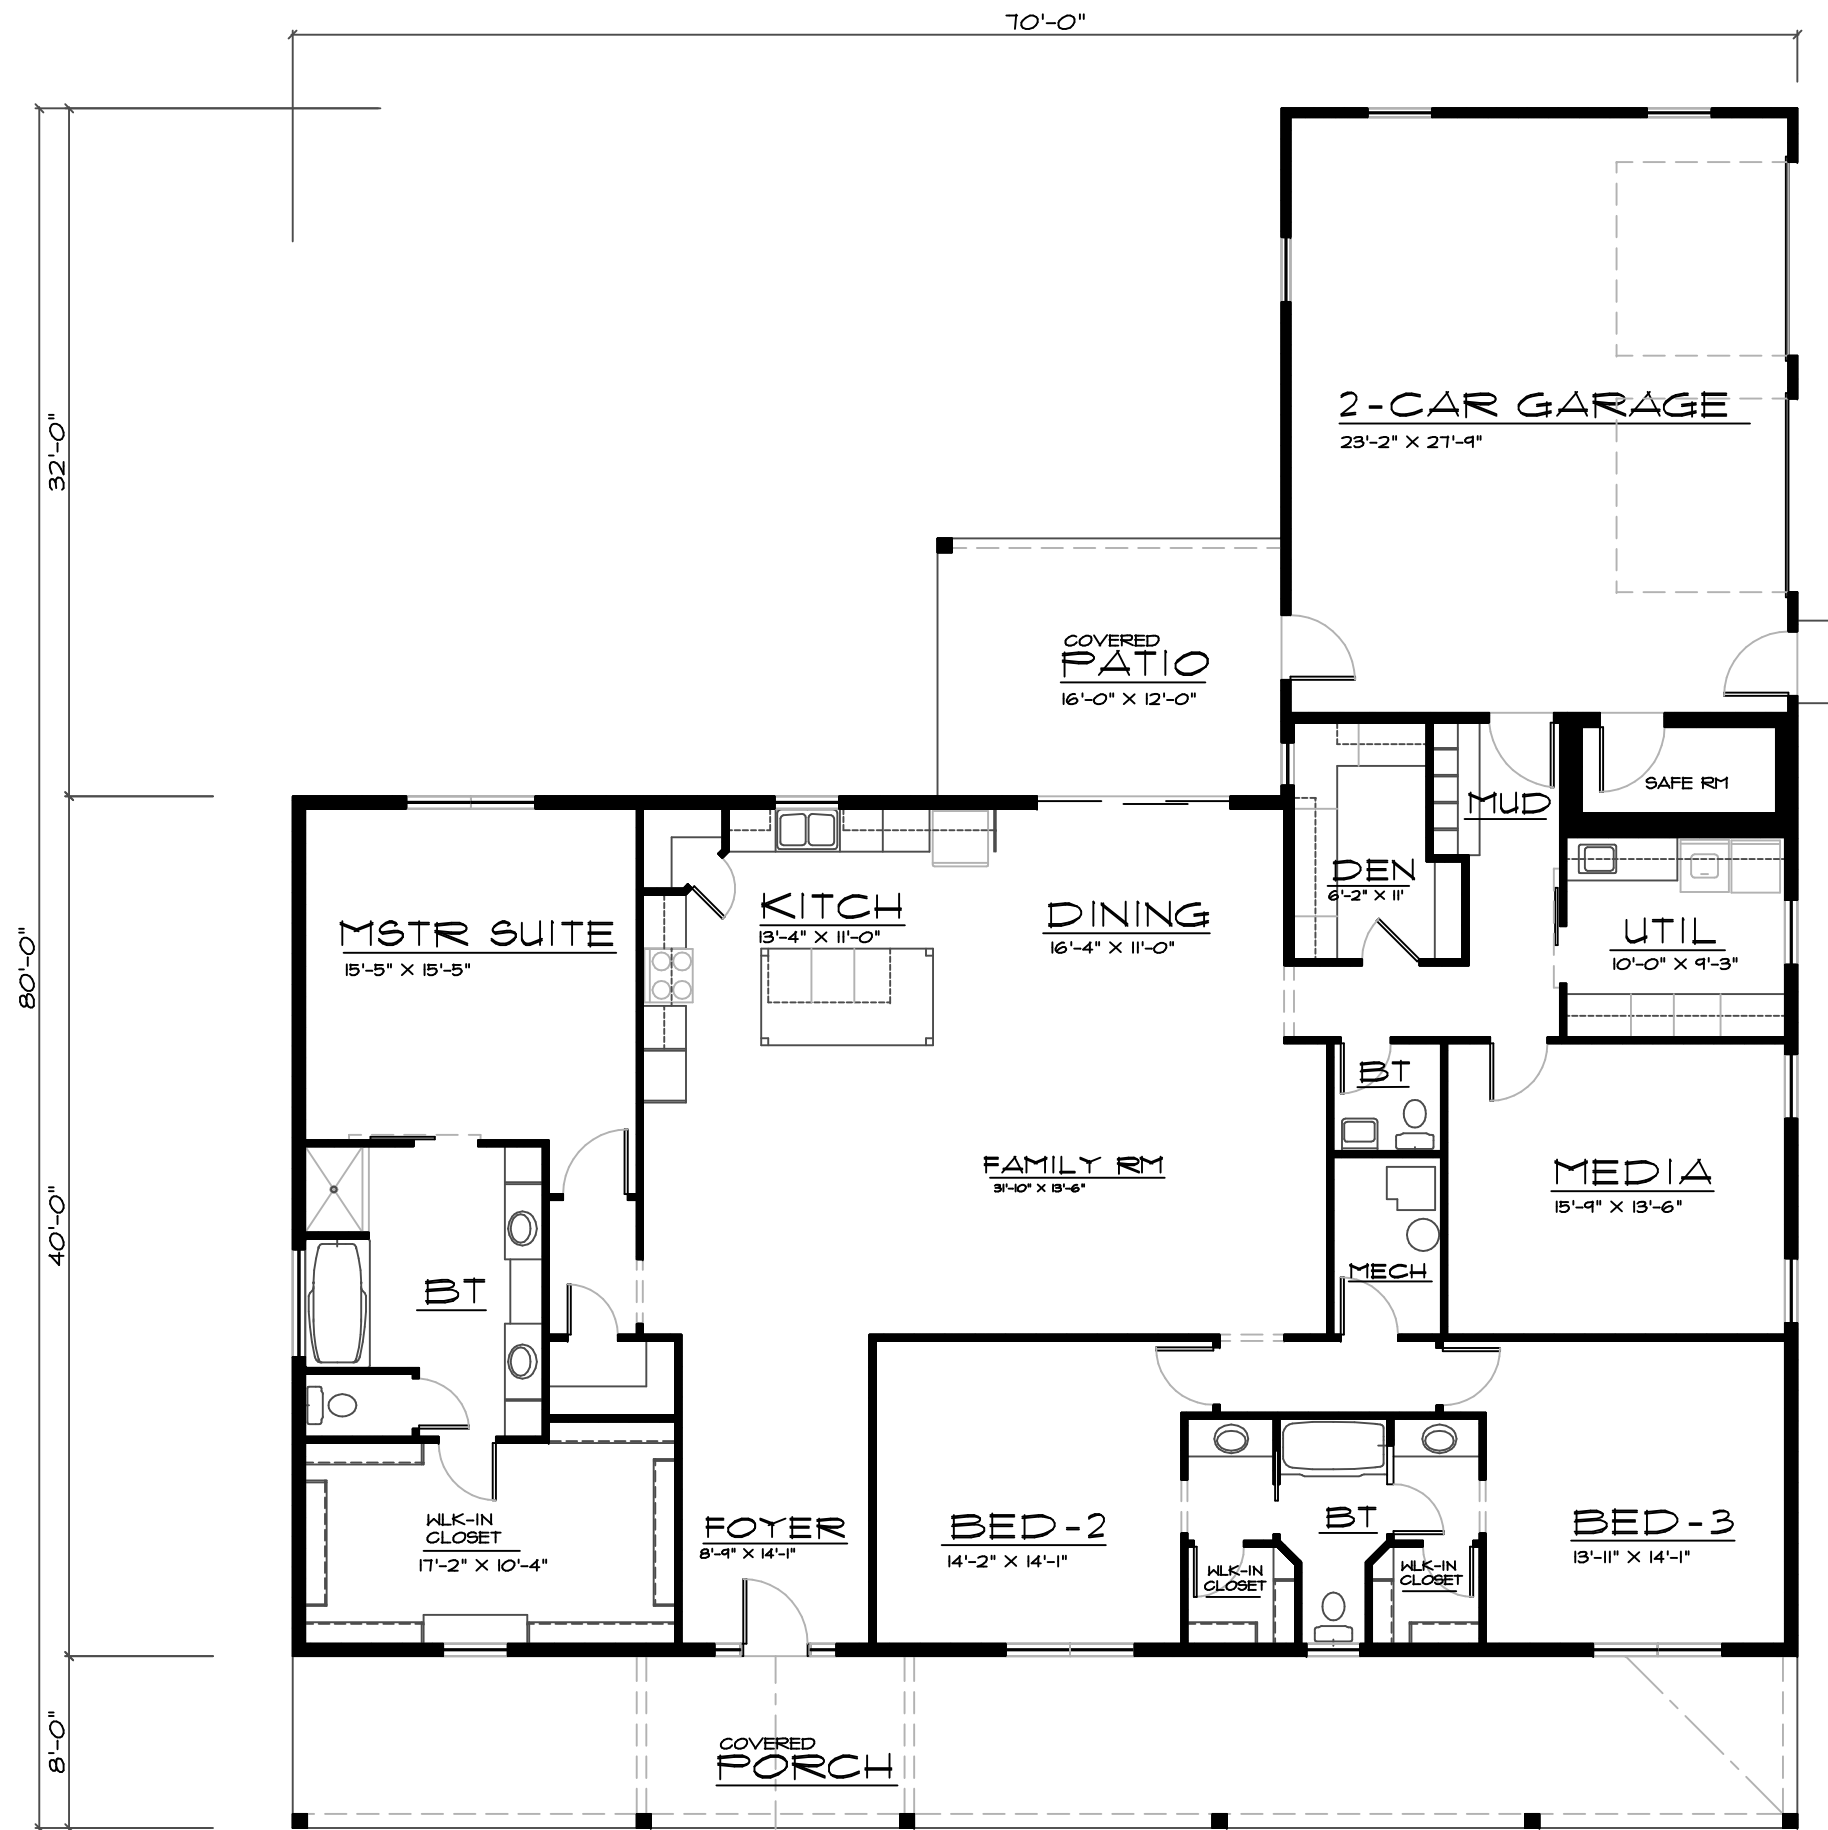

REAR ELEVATION

SCALE _____ NT5

FRONT ELEVATION

SCALE _____ NT5

Grand River Design
HOME DESIGN SERVICE
Callatin Missouri 64640
(660) 605-3190

PLAN NUMBER
LR-2893-18C

32'-0"
80'-0"
40'-0"
8'-0"

MAIN FLOOR PLAN

SCALE 2893 SQ. FT. MAIN. NT6

PLAN NUMBER
LR-2893-18C

Grand River Design
HOME DESIGN SERVICE
Callatin Missouri (660) 805-3190