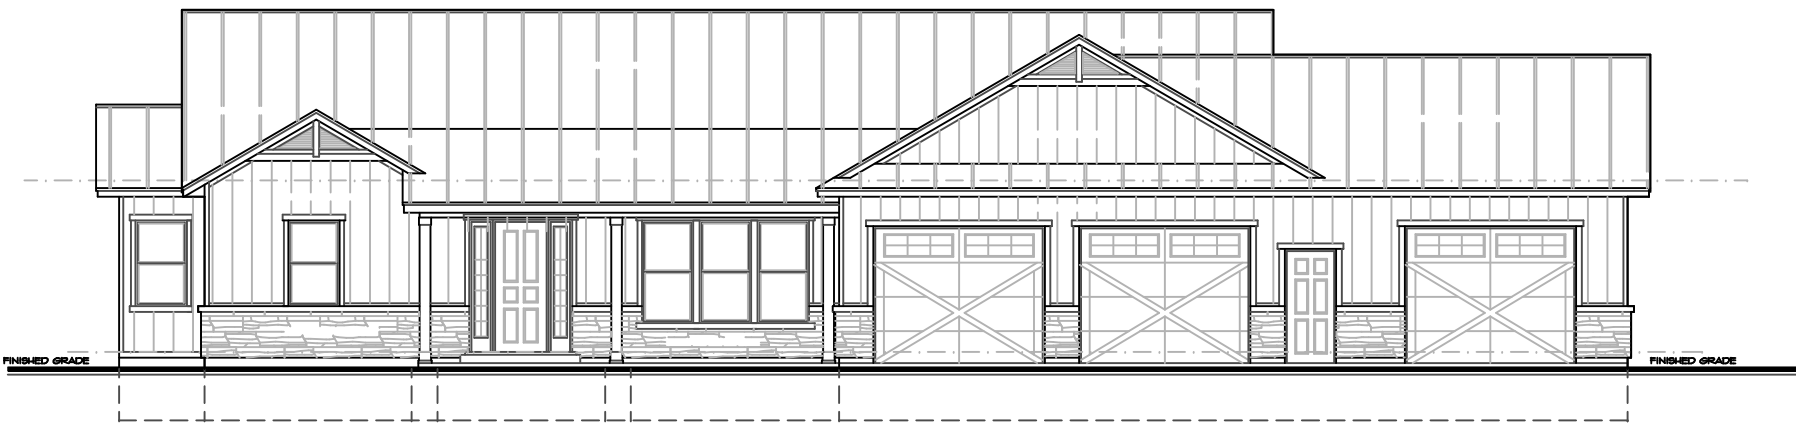

MAIN FLOOR PLAN

SCALE 1/4"

2159 SQ. FT. FINISHED

416 SQ. FT. STUDIO

2575 TOTAL SQ. FT. FINISHED

Grand River Design
HOME DESIGN SERVICE
(660) 605-3180

PLAN NUMBER
LR-2575-22C

REAR ELEVATION
SCALE _____ NT6

FRONT ELEVATION
SCALE _____ NT6

Grand River Design
HOME DESIGN SERVICE
(660) 605-3190

PLAN NUMBER
LR-2575-22C