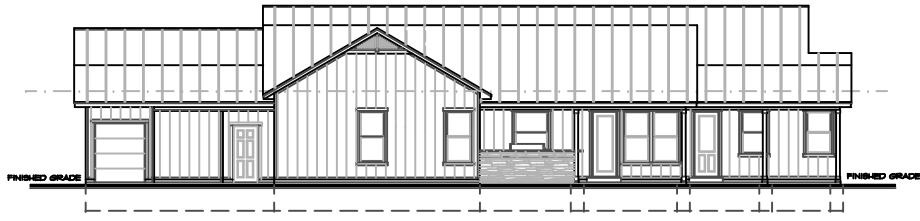

MAIN FLOOR PLAN

SCALE 1/4"

2159 SQ. FT. FINISHED

416 SQ. FT. STUDIO

2575 TOTAL SQ. FT. FINISHED

Grand River Design
HOME DESIGN SERVICE
(660) 605-3180

PLAN NUMBER
LR-2575-22C

REAR ELEVATION
SCALE _____ NT6

FRONT ELEVATION
SCALE _____ NT6

Grand River Design
HOME DESIGN SERVICE
(660) 605-3190

PLAN NUMBER
LR-2575-22C