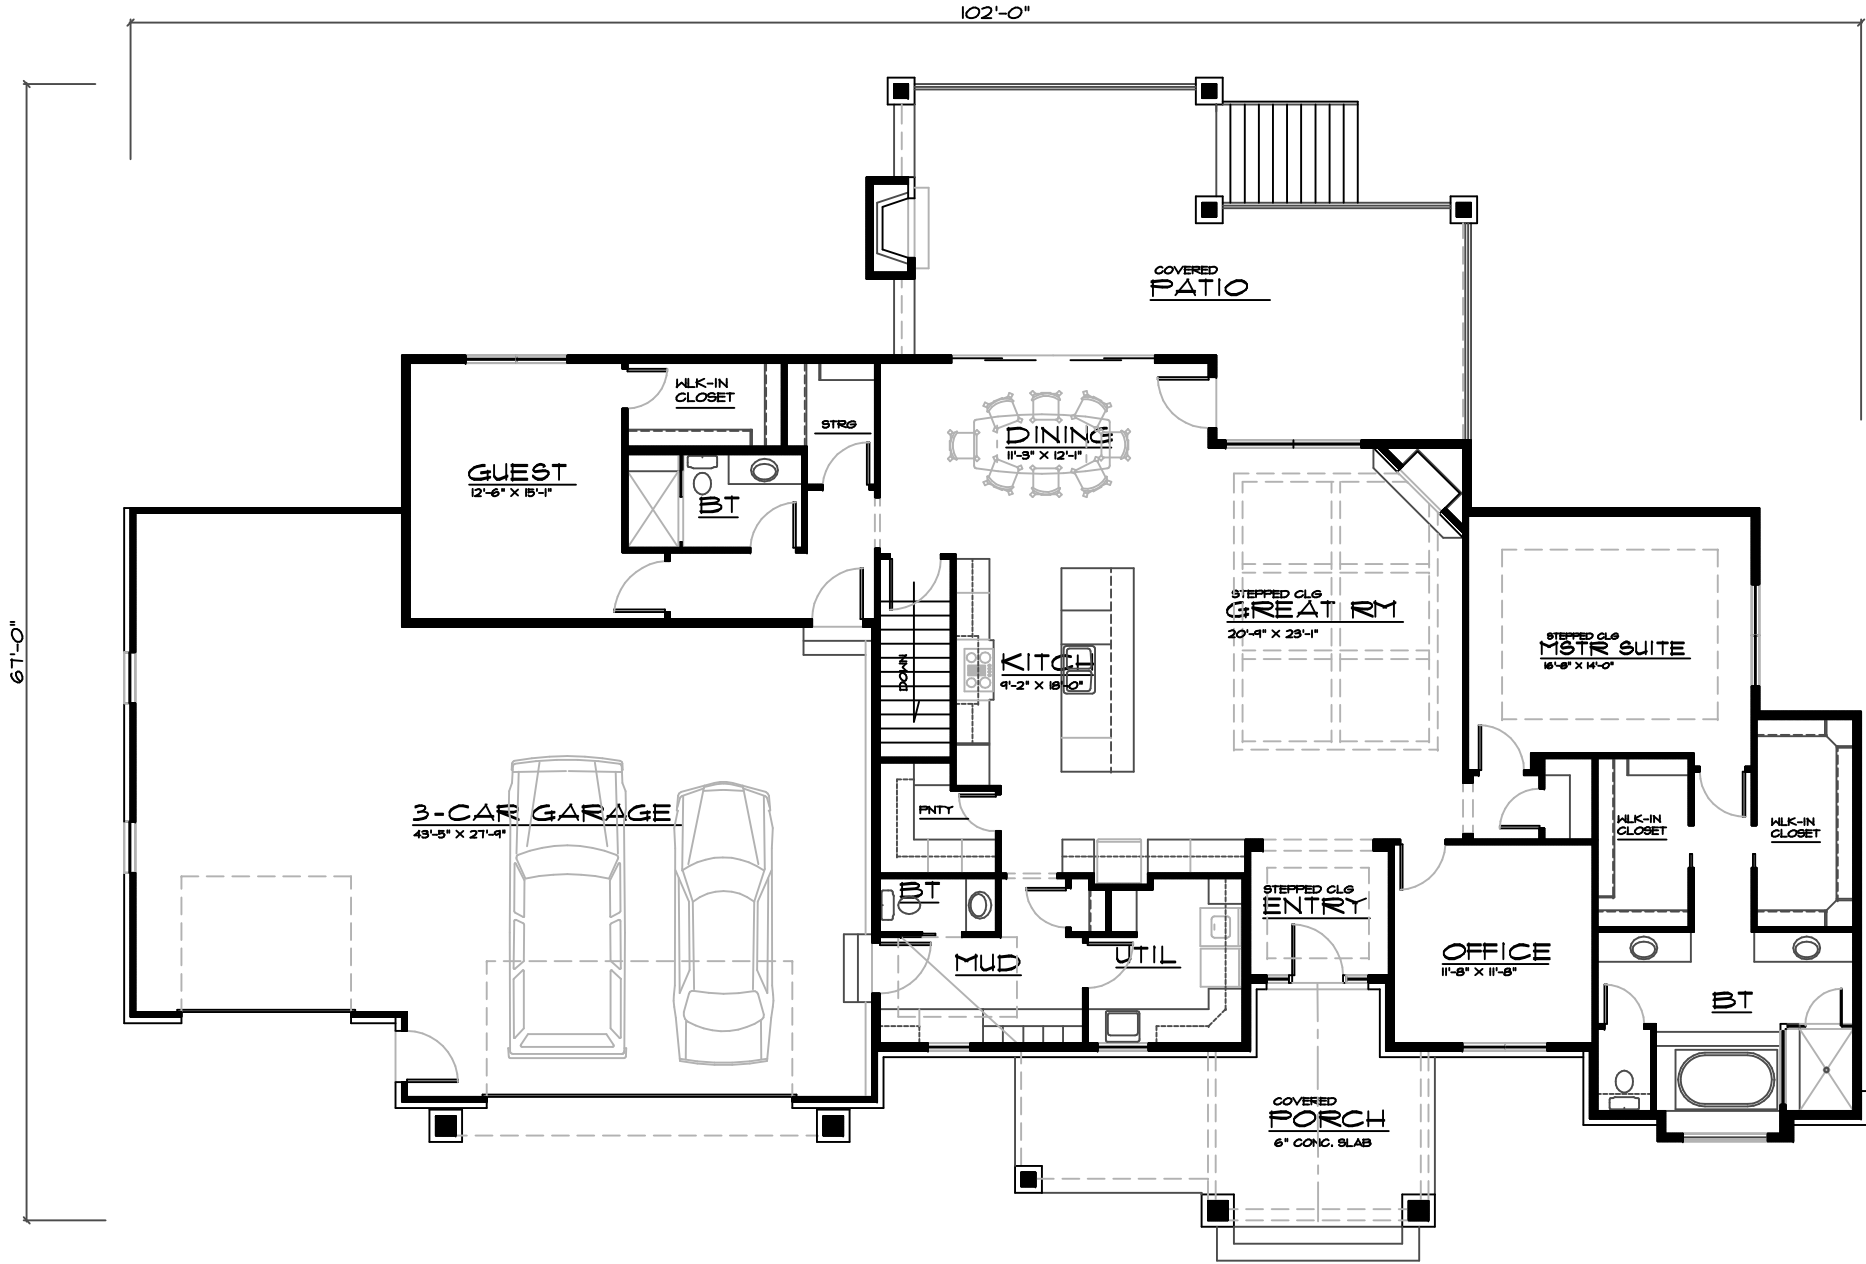

LEFT ELEVATION
SCALE _____ NTS

RIGHT ELEVATION
SCALE _____ NTS

REAR ELEVATION
SCALE _____ NTS

FRONT ELEVATION
SCALE 1/4"

PLAN NUMBER
LR-2522-20C

67'-0"

102'-0"

Grand River Design
 HOME DESIGN SERVICE
 (860) 605-3190

PLAN NUMBER
LR-2522-20C

MAIN FLOOR PLAN

SCALE
 2522 SQ. FT. MAIN FLOOR

1/4"