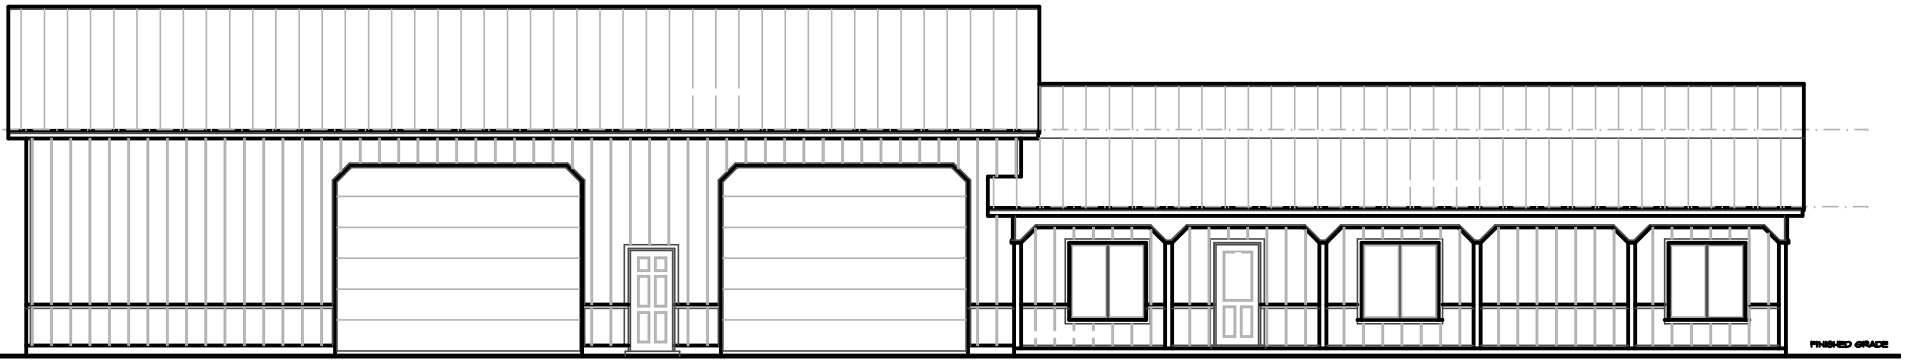

RIGHT ELEVATION

FRONT ELEVATION

Grand River Design
HOME DESIGN SERVICE
(604) 802-3180

MAIN FLOOR PLAN

SCALE: 2250 SQ. FT. NTS

Grand River Design
 HOME DESIGN SERVICE
 800-3190

PLAN NUMBER: **SH-2250-13C**