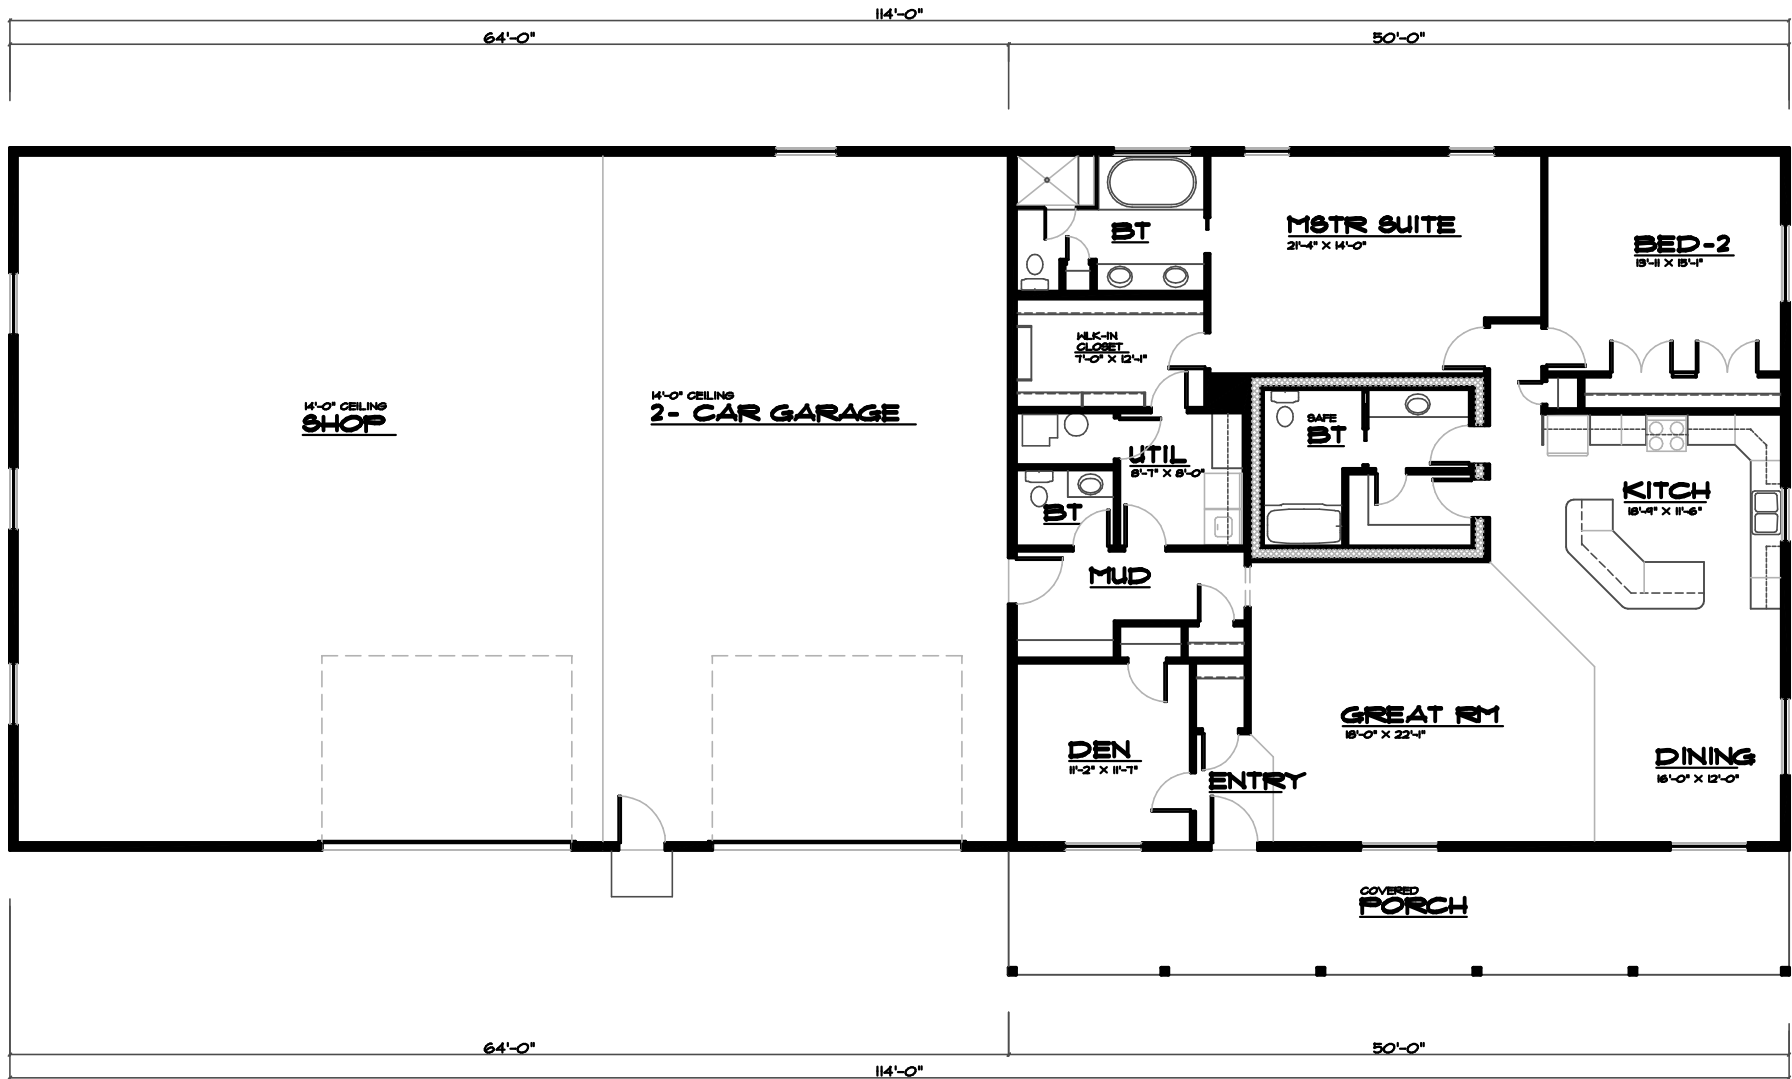

RIGHT ELEVATION

FRONT ELEVATION

Grand River Design
HOME DESIGN SERVICE
(604) 802-3180

MAIN FLOOR PLAN

SCALE: 2250 SQ. FT. NTS

Grand River Design
 HOME DESIGN SERVICE
 800-3190

PLAN NUMBER: **SH-2250-13C**