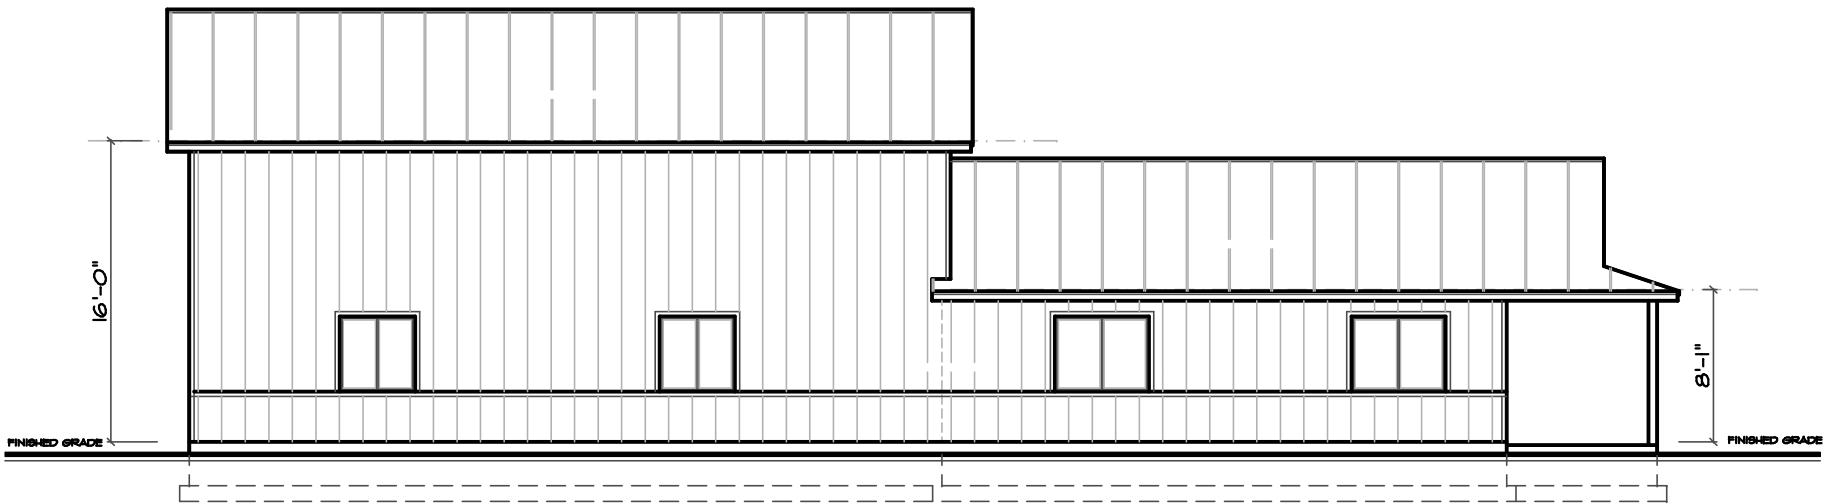

EAST ELEVATION

SCALE 1/4"

SOUTH ELEVATION

SCALE 1/4"

Grand River Design
HOME DESIGN SERVICE
(660) 605-3190

PLAN NUMBER
SH-1253-13C

MAIN FLOOR PLAN

SCALE
1/4" = 1'-0"
1253 SQ. FT.

1/4"

PLAN NUMBER
SH-1253-13C

Grand River Design
HOME DESIGN SERVICE
(866) 605-3190