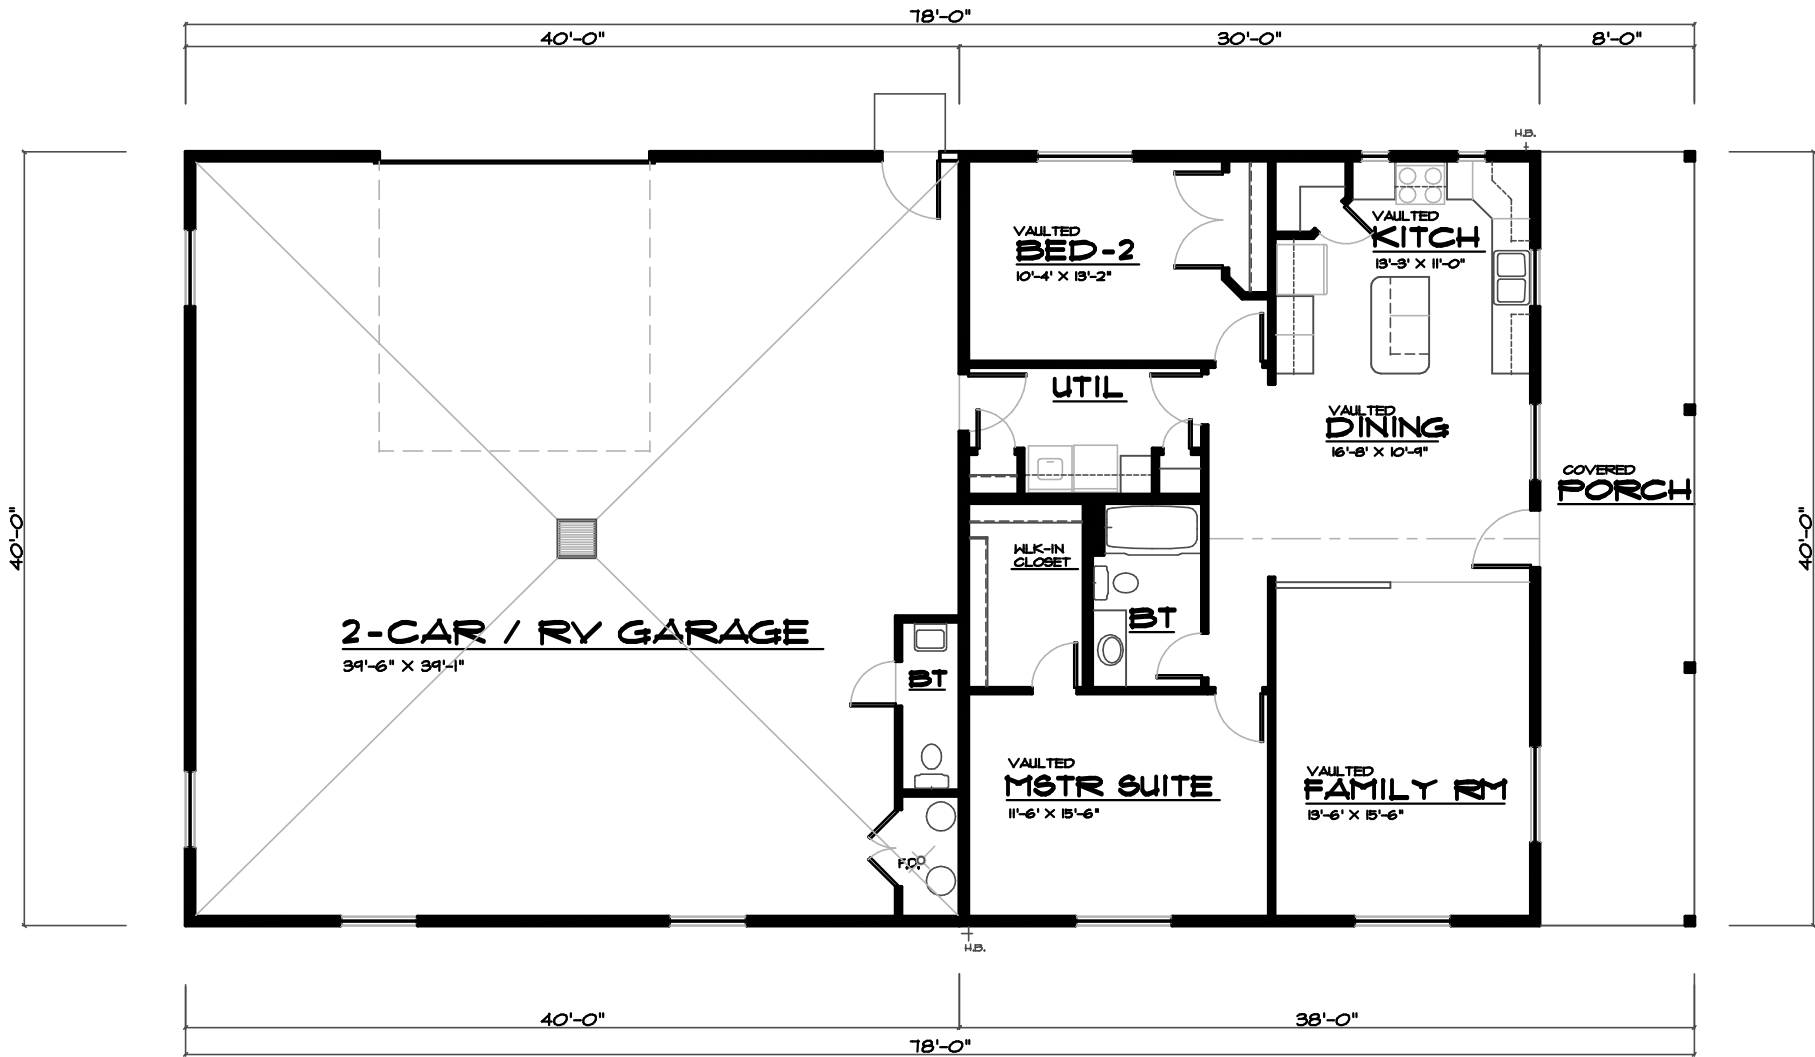

EAST ELEVATION

SCALE 1/4"

SOUTH ELEVATION

SCALE 1/4"

Grand River Design
HOME DESIGN SERVICE
(660) 605-3190

PLAN NUMBER
SH-1253-13C

MAIN FLOOR PLAN

SCALE
1/4" = 1'-0"
1253 SQ. FT.

1/4"

PLAN NUMBER
SH-1253-13C

Grand River Design
HOME DESIGN SERVICE
(866) 605-3190