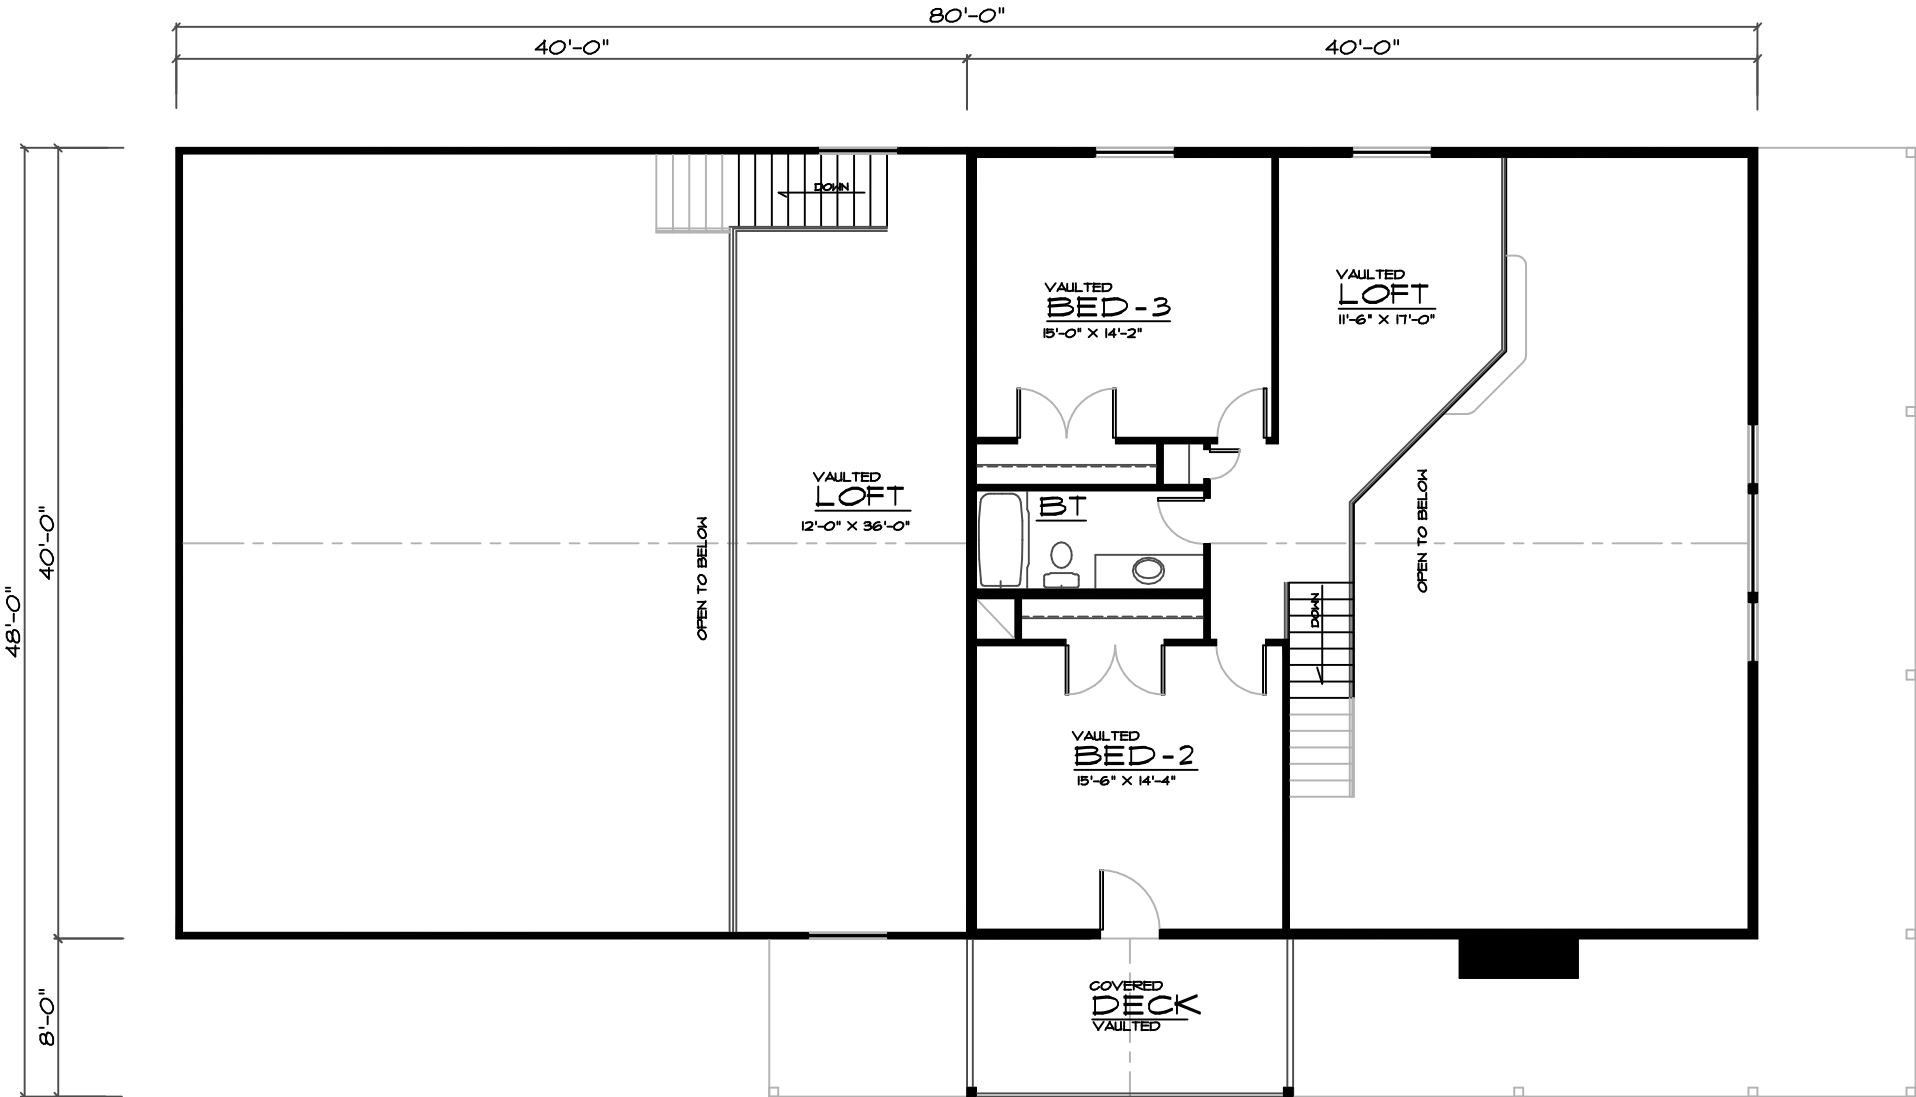

**LEFT ELEVATION**  
SCALE 1/4"

**FRONT ELEVATION**  
SCALE 1/4"

**MAIN FLOOR PLAN**

SCALE 1/4"  
 2012 SQ. FT. MAIN 894 SQ. FT. UPPER  
 2846 TOTAL SQ. FT.

PLAN NUMBER  
**SH-2846-16C**

*Grand River Design*  
 HOME DESIGN SERVICE  
 (860) 805-3190

# UPPER FLOOR PLAN

SCALE  
894 SQ. FT. UPPER

1/4"

PLAN NUMBER  
**SH-2846-16C**

*Grand River Design*  
HOME DESIGN SERVICE  
Callatin Missouri 64640  
(660) 805-3190