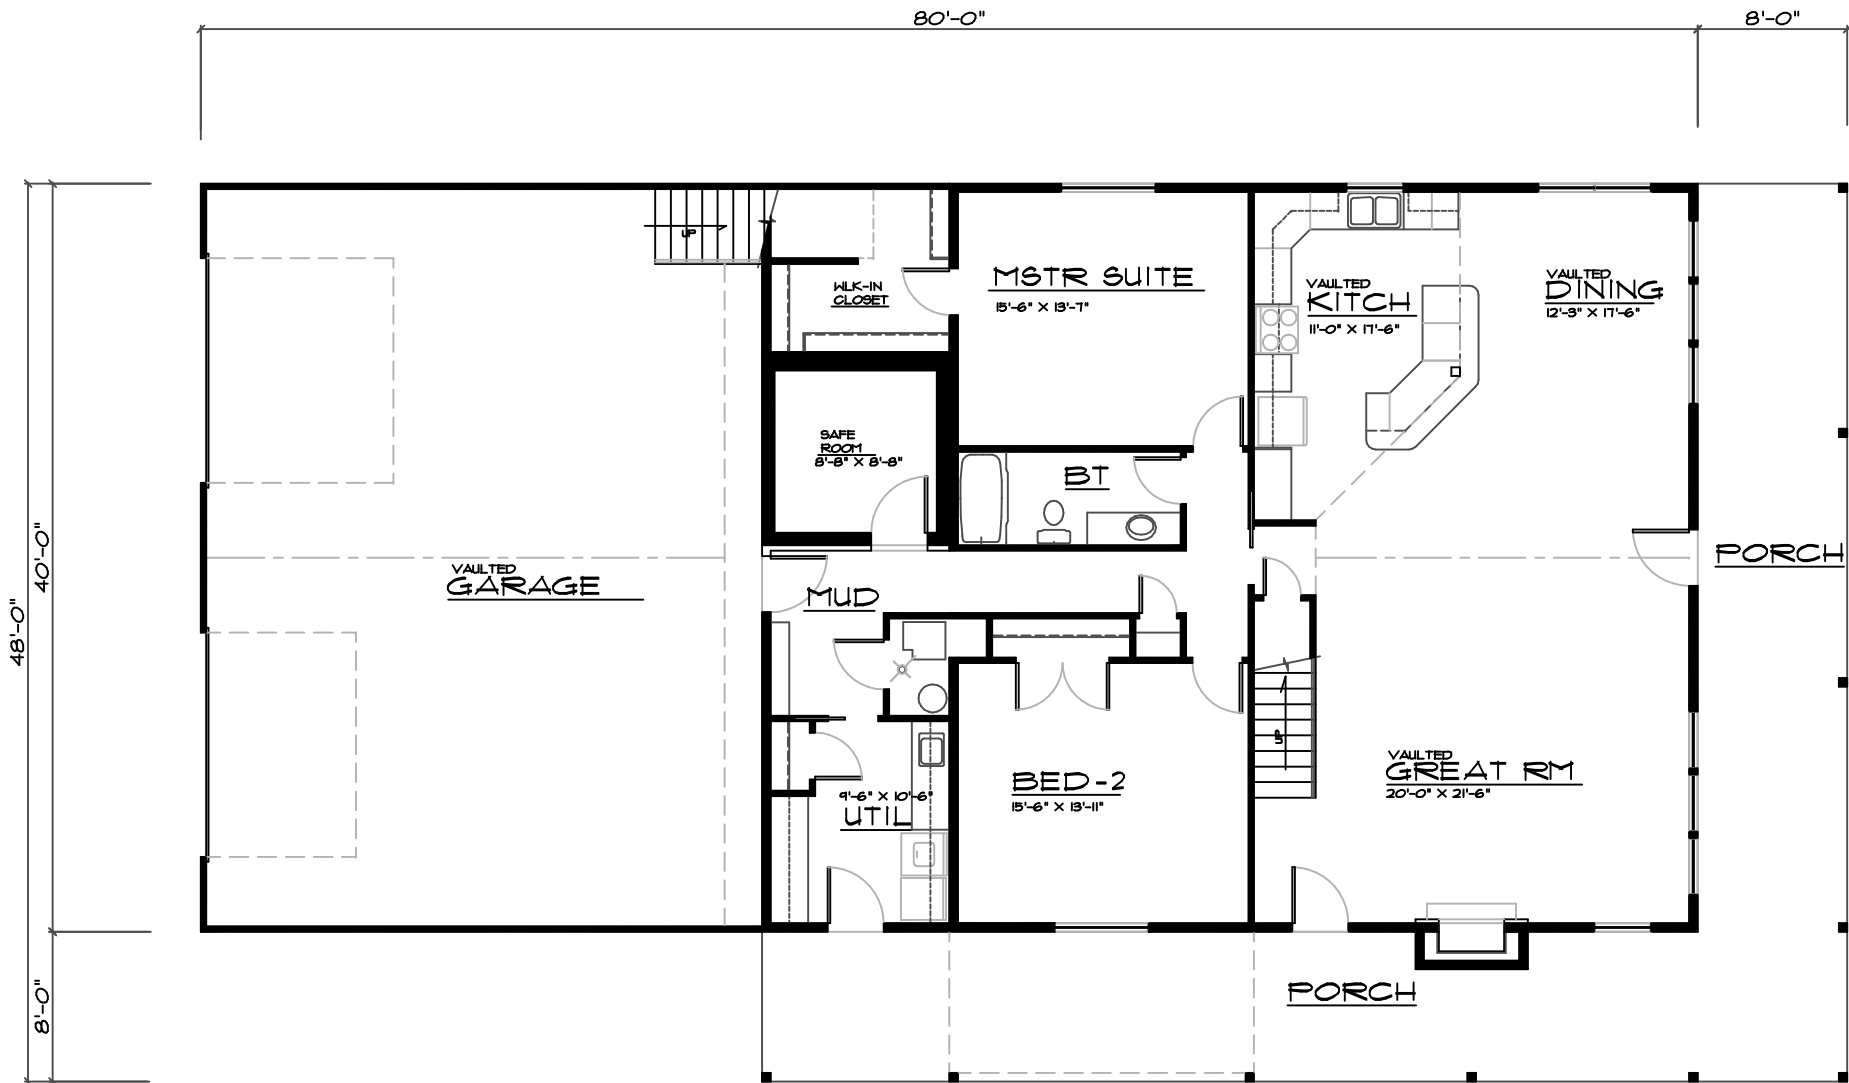

**LEFT ELEVATION**  
SCALE 1/4"

**FRONT ELEVATION**  
SCALE 1/4"

**MAIN FLOOR PLAN**

SCALE 1/4"  
 2012 SQ. FT. MAIN 894 SQ. FT. UPPER  
 2846 TOTAL SQ. FT.

PLAN NUMBER  
**SH-2846-16C**

*Grand River Design*  
 HOME DESIGN SERVICE  
 (860) 805-3190

# UPPER FLOOR PLAN

SCALE  
894 SQ. FT. UPPER

1/4"

PLAN NUMBER  
**SH-2846-16C**

*Grand River Design*  
HOME DESIGN SERVICE  
Callatin Missouri 64640  
(660) 805-3190