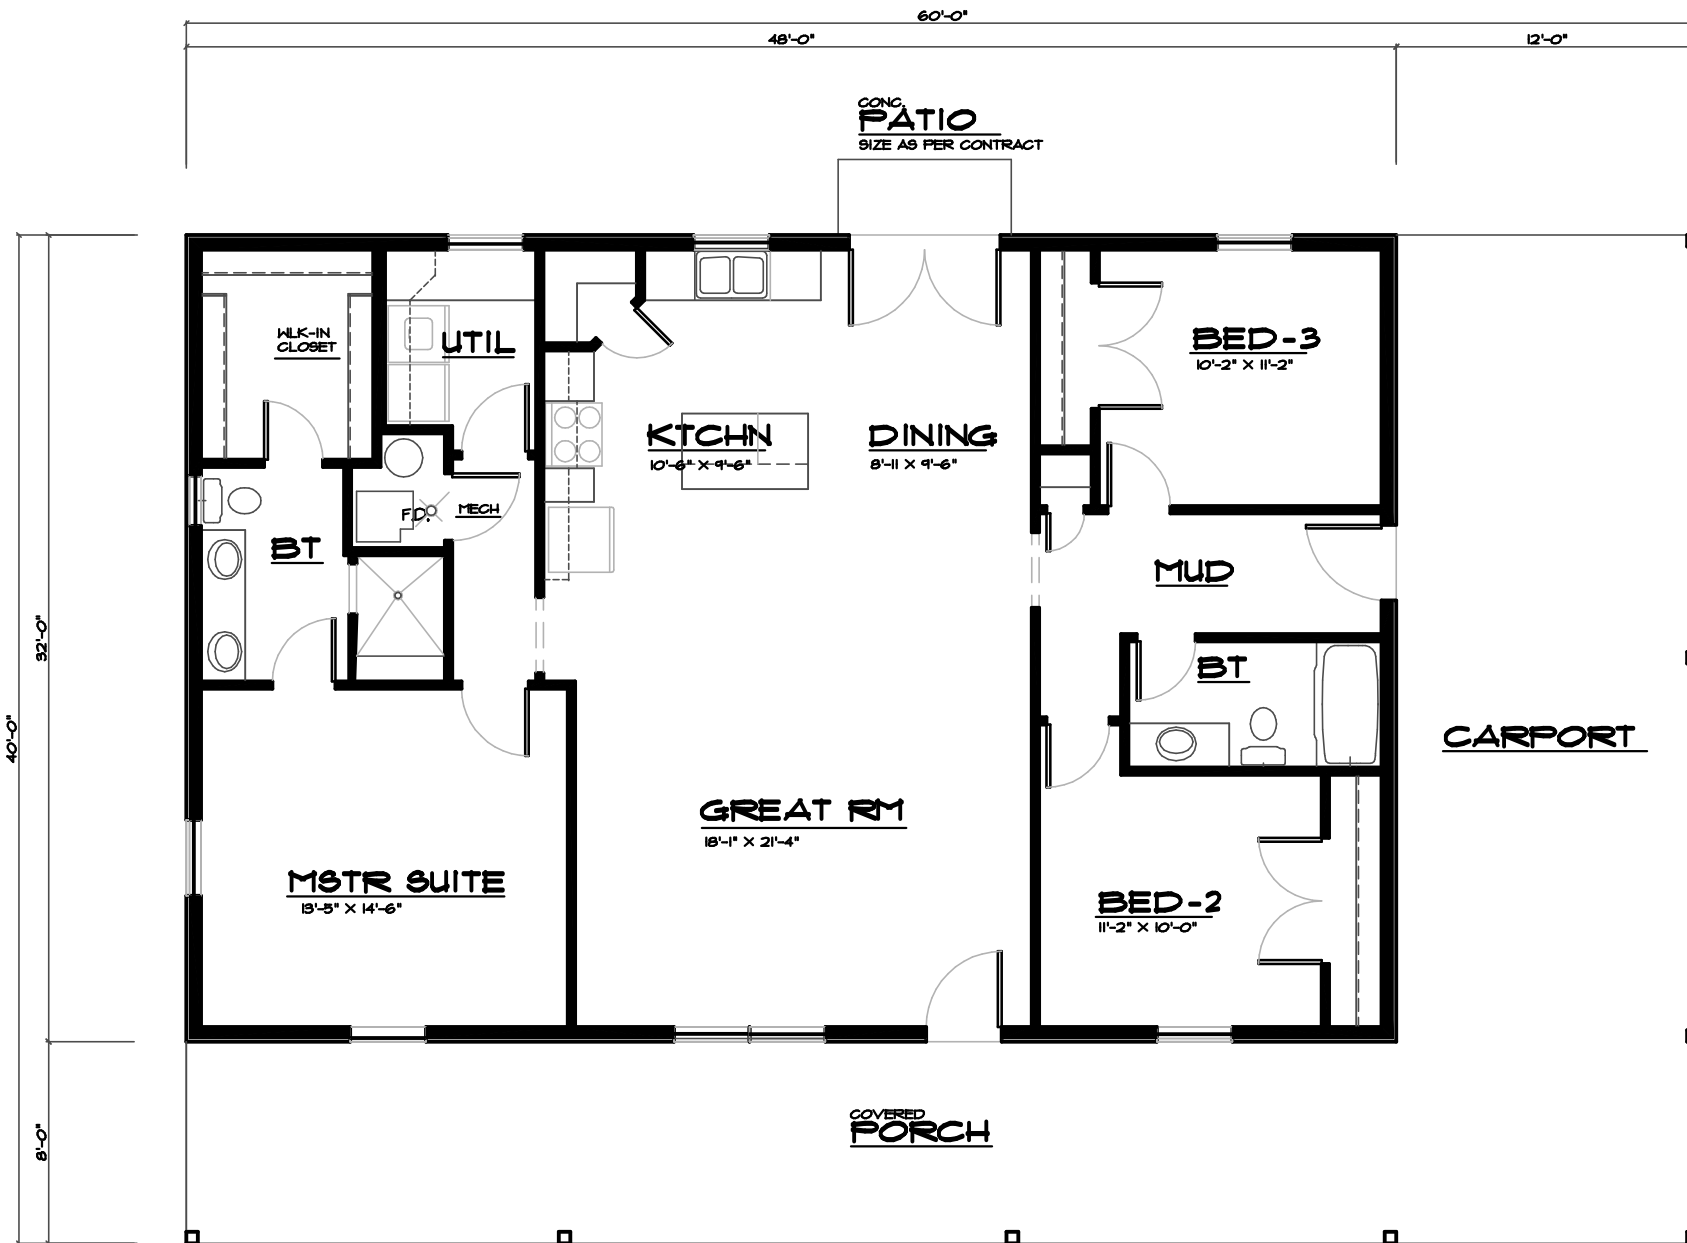

RIGHT ELEVATION
SCALE 1/8"

FRONT ELEVATION
SCALE 1/4"

Grand River Design
HOME DESIGN SERVICE
PATTONSBURG Missouri 64640

PLAN #
R-1536-200

MAIN FLOOR PLAN

SCALE 1/4" = 1'-0"
1536 SQ. FT. MAIN LEVEL

Grand River Design
HOME DESIGN SERVICE
PATTONSBURG Missouri 64640
(660) 605-3190

PLAN #
R-1536-200