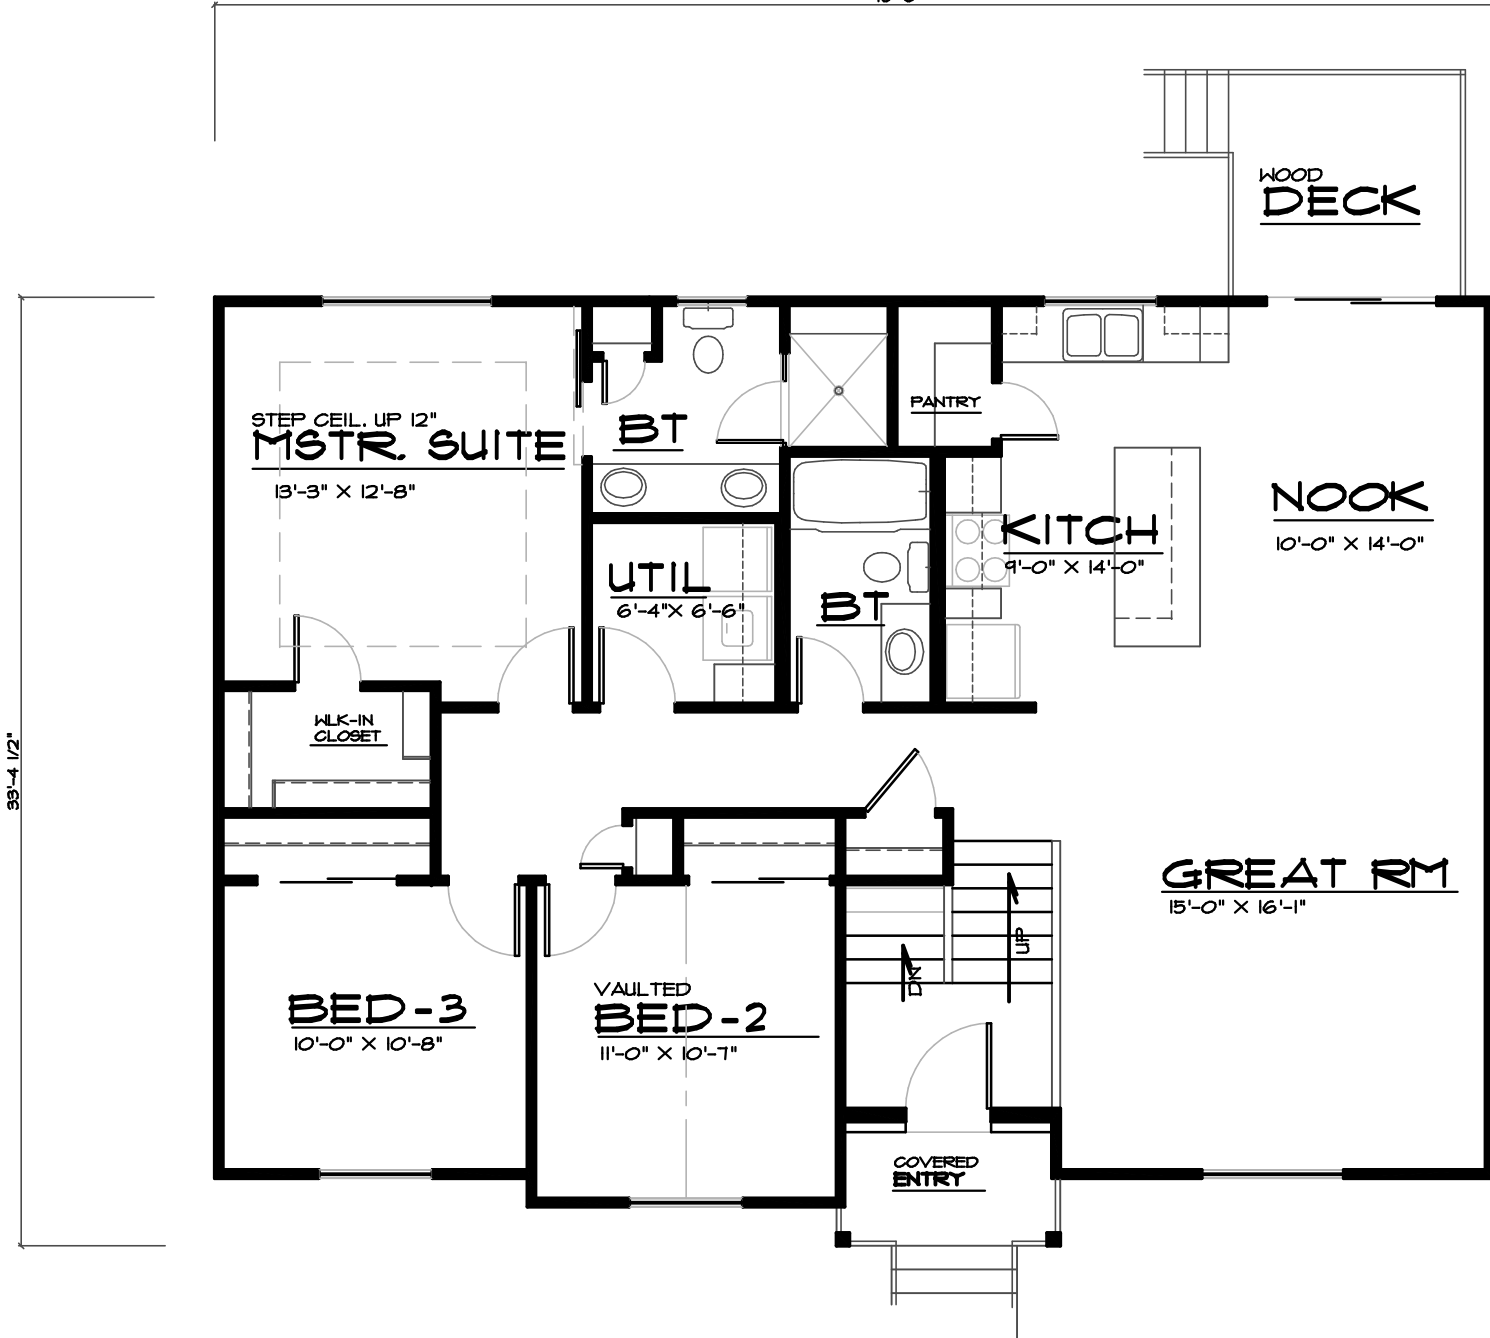

REAR ELEVATION
SCALE 1/8"

RIGHT ELEVATION
SCALE 1/8"

LEFT ELEVATION
SCALE 1/8"

FRONT ELEVATION
SCALE 1/4"

PLAN # S-1362-19C

Grand River Design
HOME DESIGN SERVICE
Gallatin, Missouri 64640
(860) 605-3190

9'-0" MAIN FLOOR CEILING TYP.

MAIN FLOOR PLAN

SCALE _____ 1/4"
1362 SQ. FT. MAIN LEVEL

PLAN #
S-1362-19C

Grand River Design
HOME DESIGN SERVICE
Gallatin Missouri 64640
(660) 605-3190

FTG. / FOUND. PLAN

SCALE

1/4"

PLAN #