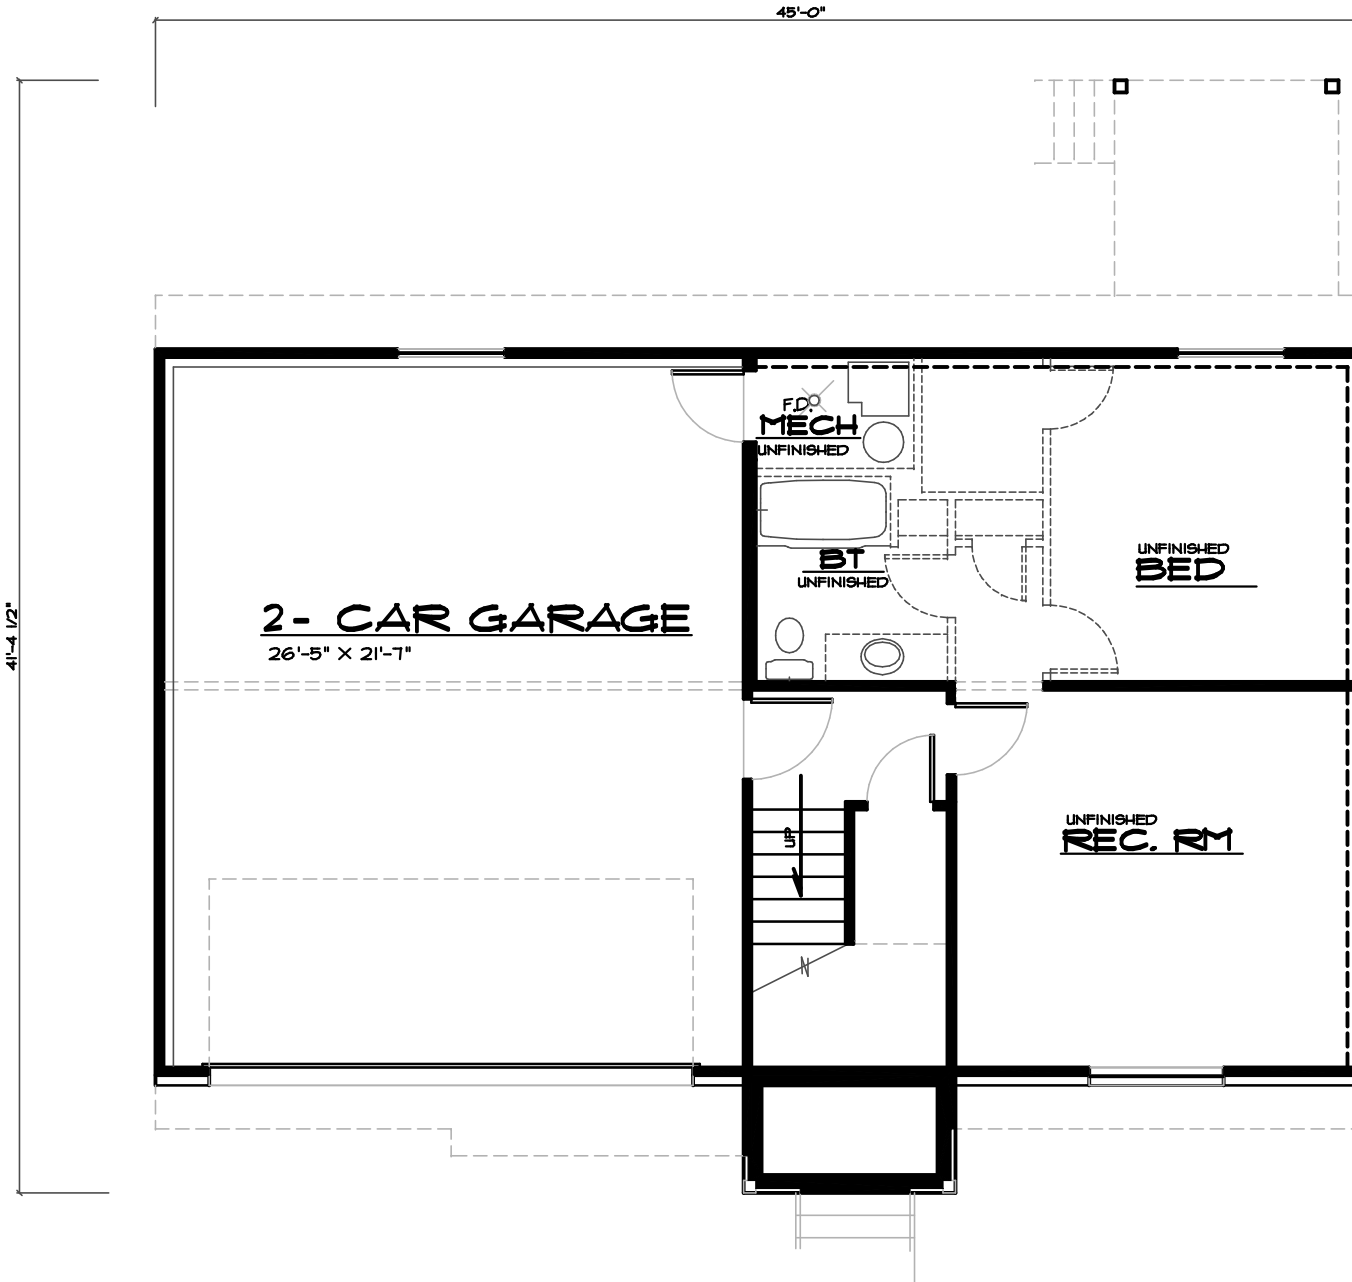

REAR ELEVATION
SCALE 1/8"

RIGHT ELEVATION
SCALE 1/8"

LEFT ELEVATION
SCALE 1/8"

FRONT ELEVATION
SCALE 1/4"

PLAN # S-1362-19C

Grand River Design
HOME DESIGN SERVICE
Gallatin, Missouri 64640
(860) 605-3190

9'-0" MAIN FLOOR CEILING TYP.

MAIN FLOOR PLAN

SCALE _____ 1/4"
1362 SQ. FT. MAIN LEVEL

PLAN #
S-1362-19C

Grand River Design
HOME DESIGN SERVICE
Gallatin Missouri 64640
(660) 605-3190

FTG. / FOUND. PLAN

SCALE

1/4"

PLAN #