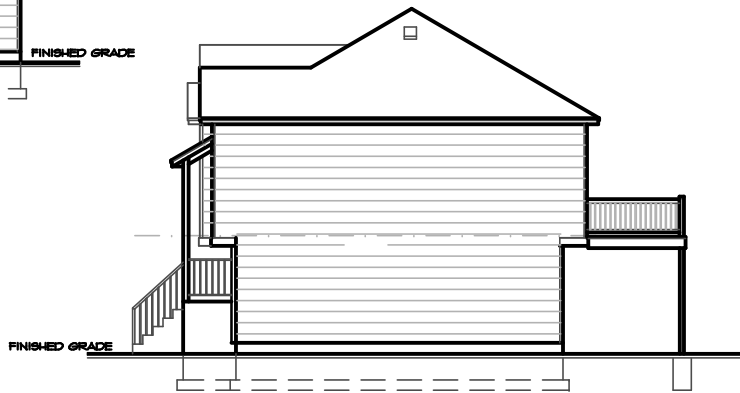

REAR ELEVATION
SCALE 1/8"

RIGHT ELEVATION
SCALE 1/8"

LEFT ELEVATION
SCALE 1/8"

FRONT ELEVATION
SCALE 1/4"

PLAN # S-1362-19C

Grand River Design
HOME DESIGN SERVICE
Gallatin, Missouri 64640
(860) 605-3190

9'-0" MAIN FLOOR CEILING TYP.

MAIN FLOOR PLAN

SCALE _____ 1/4"
1362 SQ. FT. MAIN LEVEL

PLAN #
S-1362-19C

Grand River Design
HOME DESIGN SERVICE
Gallatin Missouri 64640
(660) 605-3190

FTG. / FOUND. PLAN

SCALE

1/4"

PLAN #