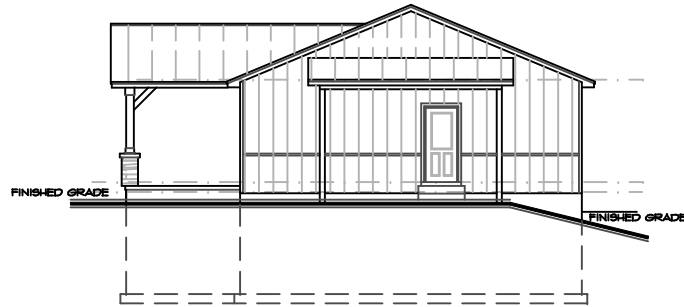

MAIN FLOOR PLAN

SCALE _____ 1/4"
 1800 SQ. FT. TOTAL

PLAN # REMINGTON-A
 R-1800-17C

Grand River Design
 HOME DESIGN SERVICE
 Gallatin Missouri 64640
 (660) 605-3190

RIGHT ELEVATION

SCALE _____ NTS

FRONT ELEVATION

SCALE _____ NTS

PLAN # REMINGTON-A
R-1800-17C

Grand River Design
HOME DESIGN SERVICE
Gallatin, Missouri 64640
(660) 605-3190