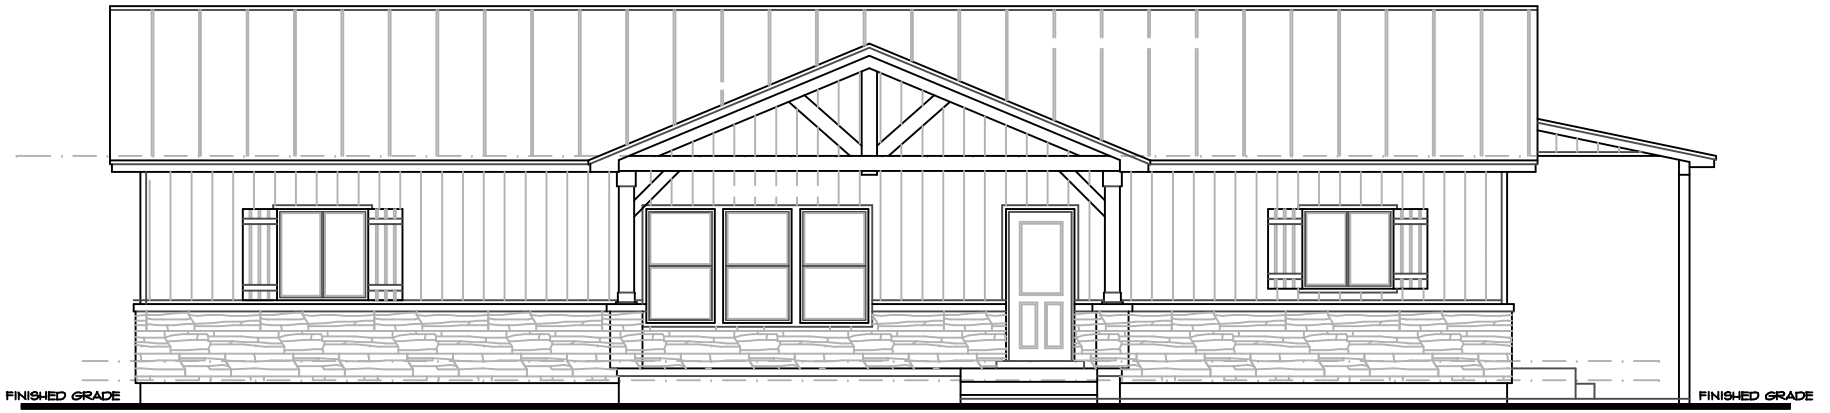

MAIN FLOOR PLAN

SCALE _____ 1/4"
 1800 SQ. FT. TOTAL

PLAN # REMINGTON-A
 R-1800-17C

Grand River Design
 HOME DESIGN SERVICE
 Gallatin Missouri 64640
 (660) 605-3190

RIGHT ELEVATION

SCALE _____ NTS

FRONT ELEVATION

SCALE _____ NTS

PLAN # REMINGTON-A
R-1800-17C

Grand River Design
HOME DESIGN SERVICE
Gallatin, Missouri 64640
(660) 605-3190