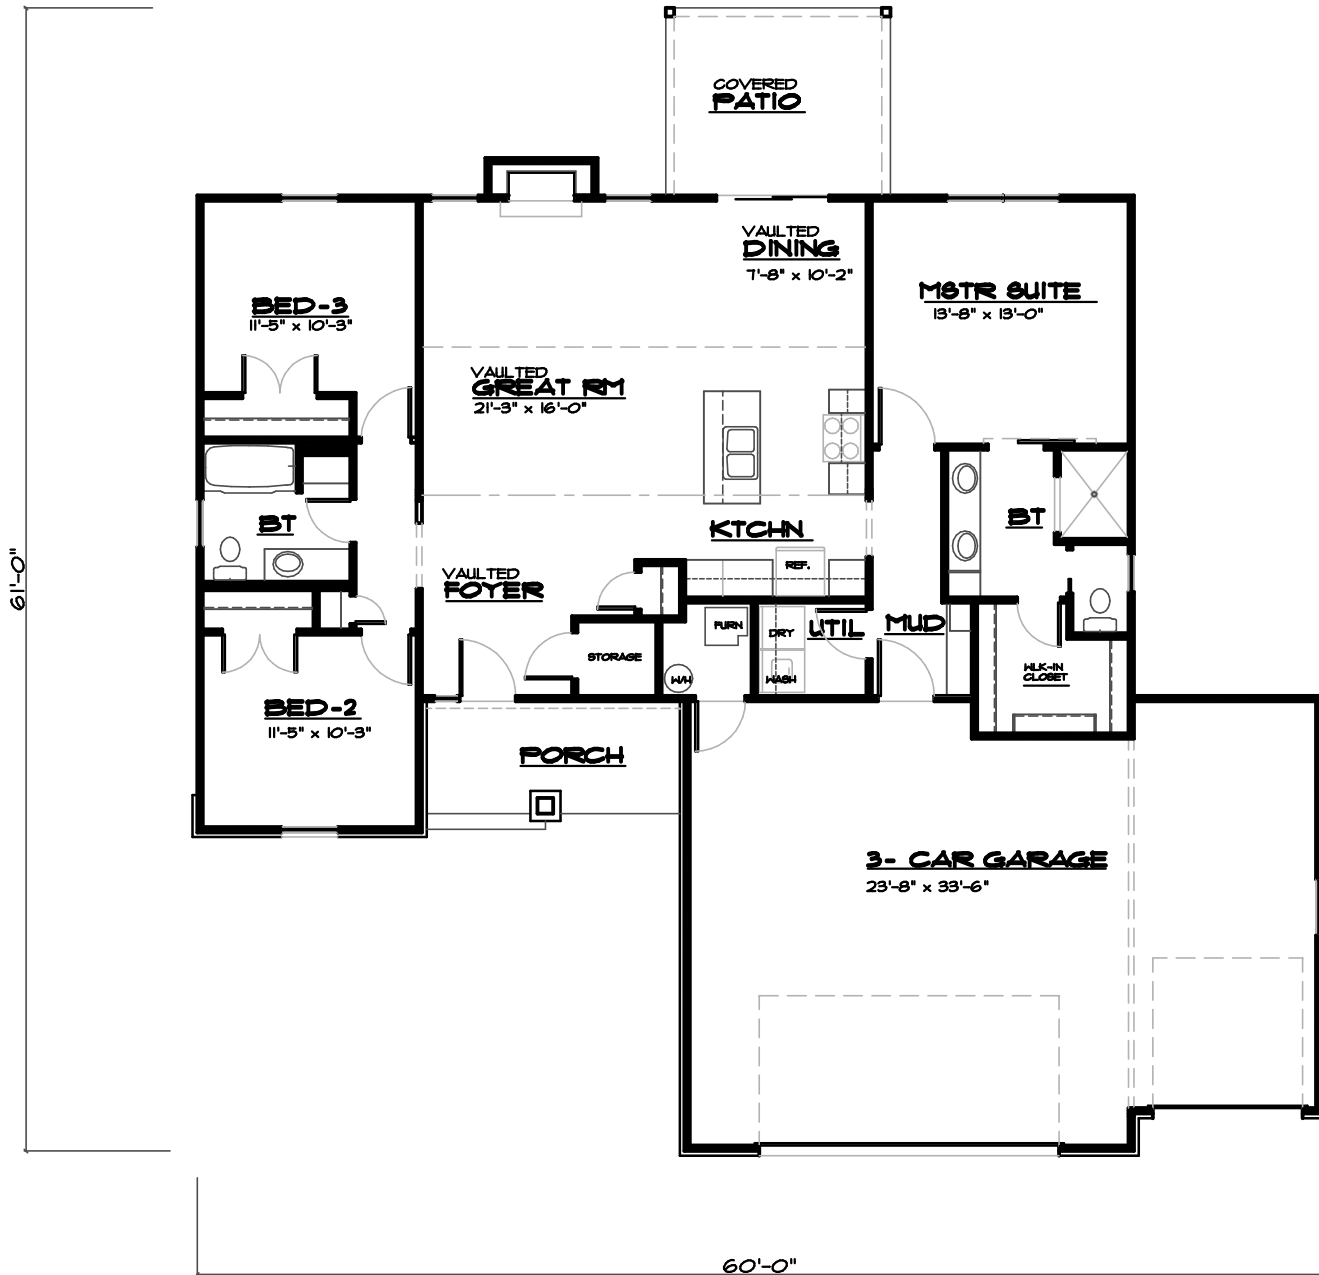

REAR ELEVATION
SCALE 1/8"

FRONT ELEVATION
SCALE 1/4"

PLAN NUMBER
R-1452-18C

Grand River Design
HOME DESIGN SERVICE
Callatin Missouri 64640
(660) 605-3190

MAIN FLOOR PLAN

SCALE 1/4"

1451 SQ. FT. MAIN LEVEL

R-1452-18C