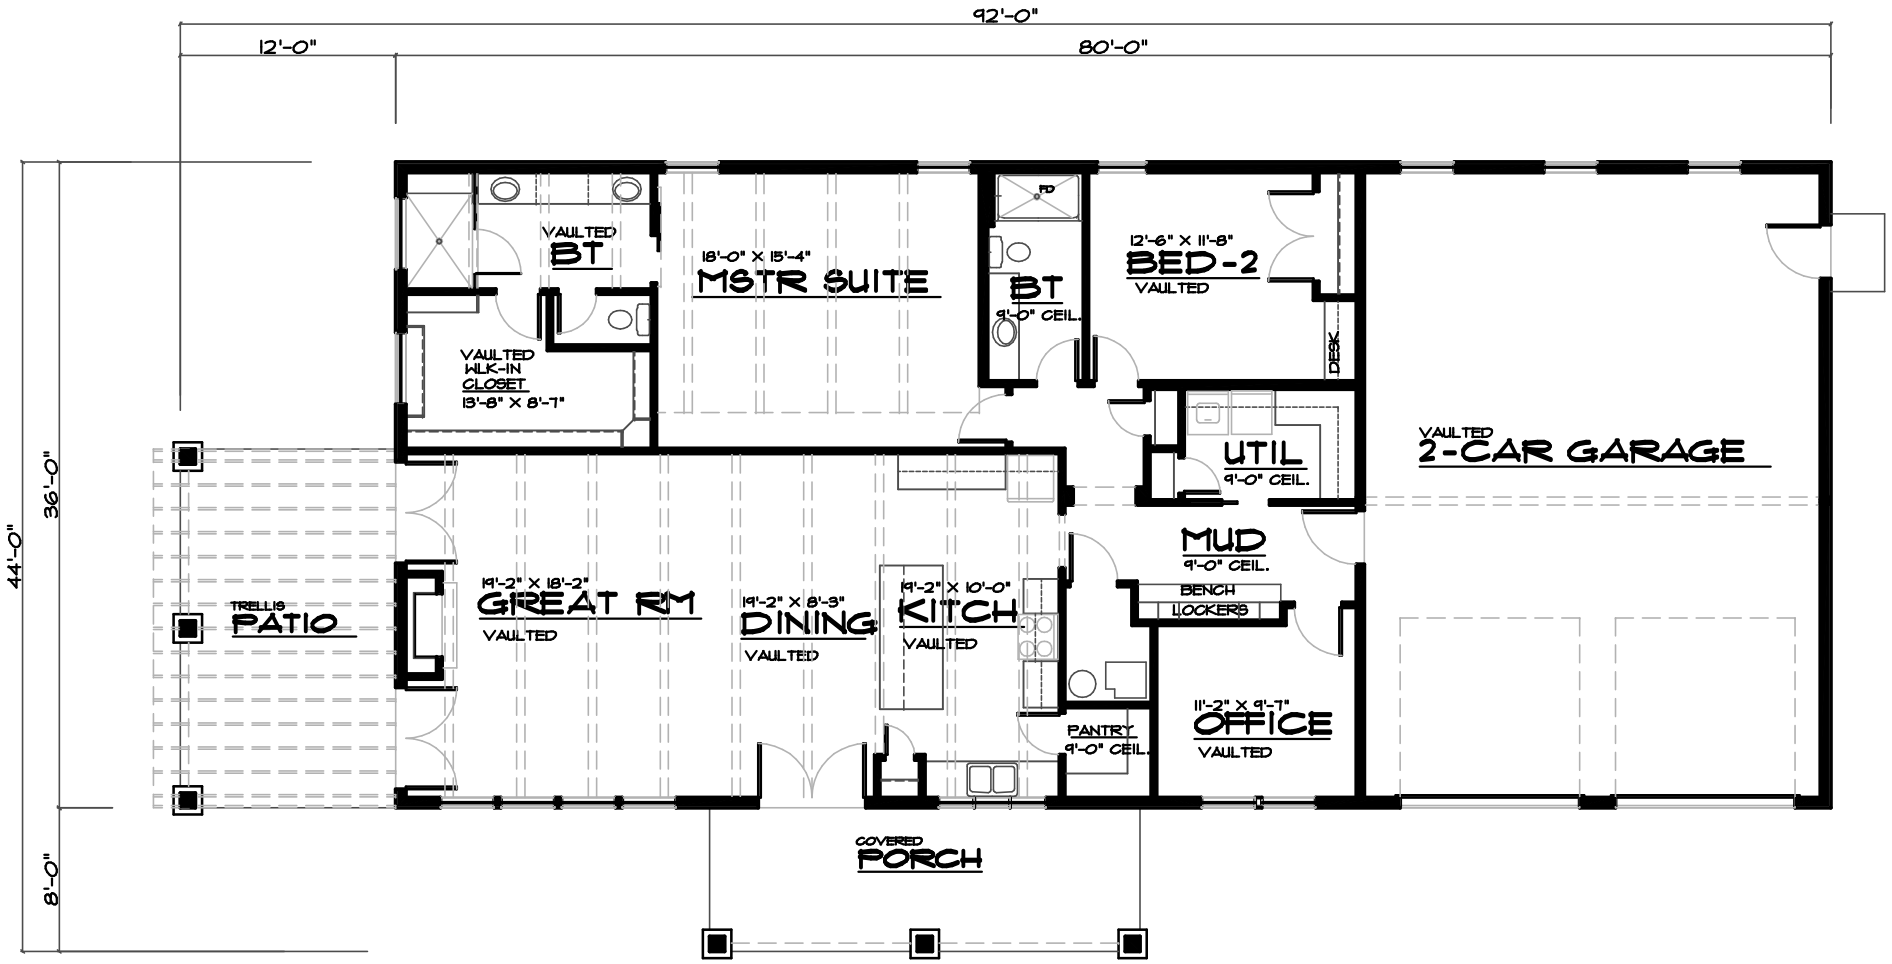

LEFT ELEVATION
SCALE _____ NT8

FRONT ELEVATION
SCALE _____ NT8

Grand River Design
HOME DESIGN SERVICE
(866) 605-3190

MAIN FLOOR PLAN

SCALE
1/4" = 1'-0"
1944 SQ. FT. MAIN FLOOR

1/4"

Grand River Design
 HOME DESIGN SERVICE
 (660) 605-3190

PLAN NUMBER
LR-1944-22C