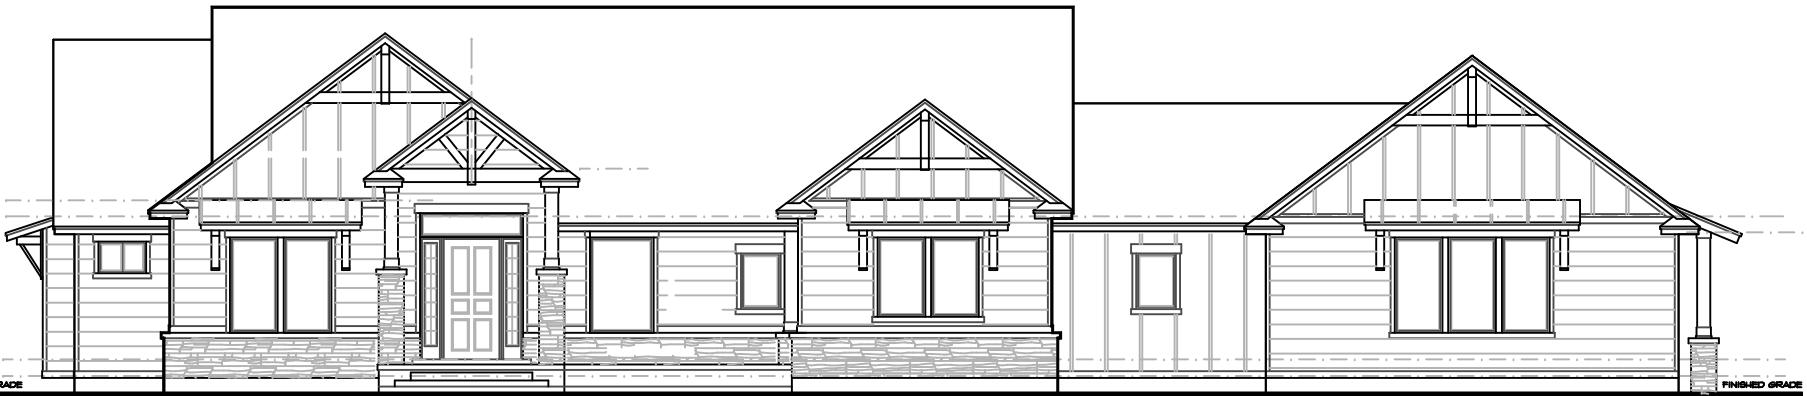

**REAR ELEVATION**  
SCALE 1/8"

**FRONT ELEVATION**  
SCALE 1/4"

1'-0" MAIN FLOOR UNLESS OTHERWISE SPECIFIED  
**MAIN FLOOR PLAN**

SCALE  
 2177 SQ. FT. MAIN LEVEL

1/4"

*Grand River Design*  
 HOME DESIGN SERVICE  
 Callcirt Missouri 64640  
 (680) 605-3190

PLAN NUMBER  
**LR-2777-21CE**