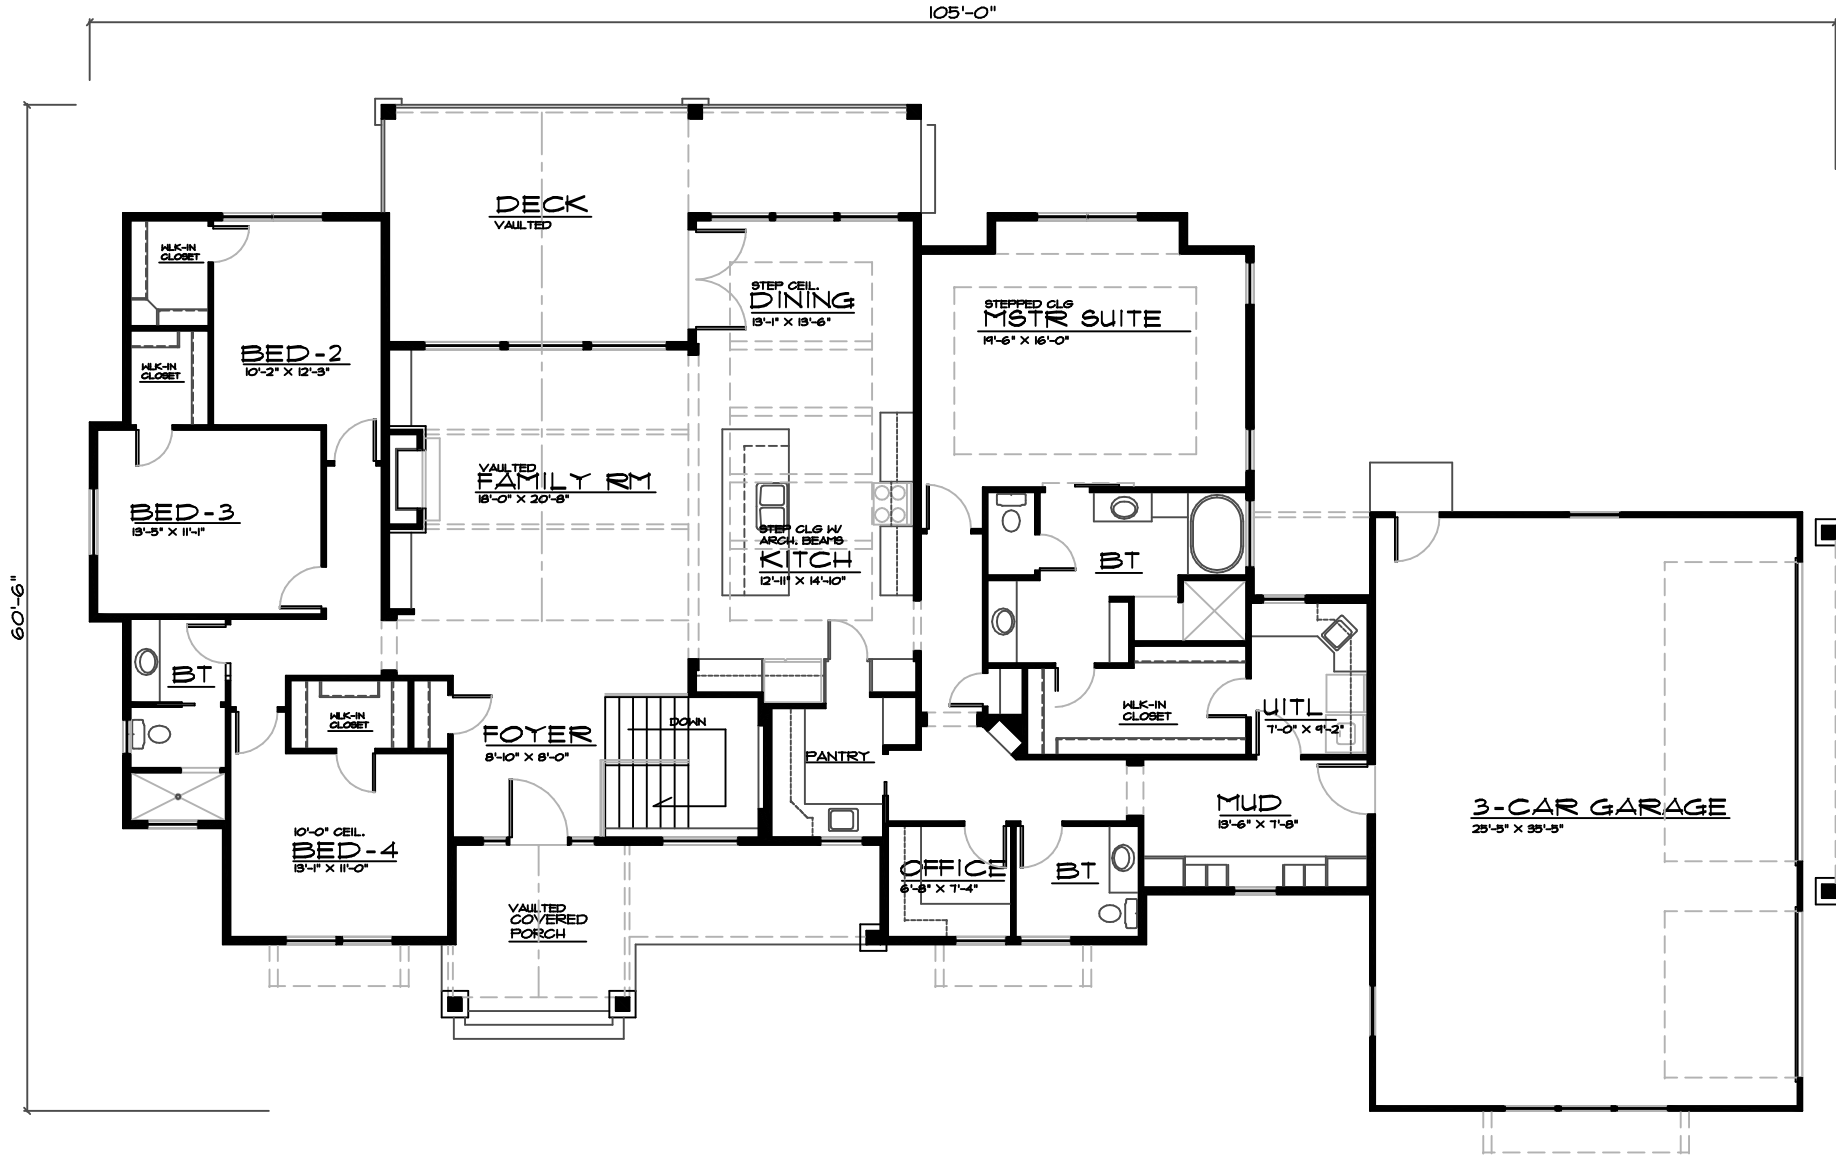

**REAR ELEVATION**  
SCALE 1/8"

**FRONT ELEVATION**  
SCALE 1/4"

1'-0" MAIN FLOOR UNLESS OTHERWISE SPECIFIED  
**MAIN FLOOR PLAN**

SCALE  
 2177 SQ. FT. MAIN LEVEL

1/4"

*Grand River Design*  
 HOME DESIGN SERVICE  
 Callcirt Missouri 64640  
 (680) 605-3190

PLAN NUMBER  
**LR-2777-21CE**