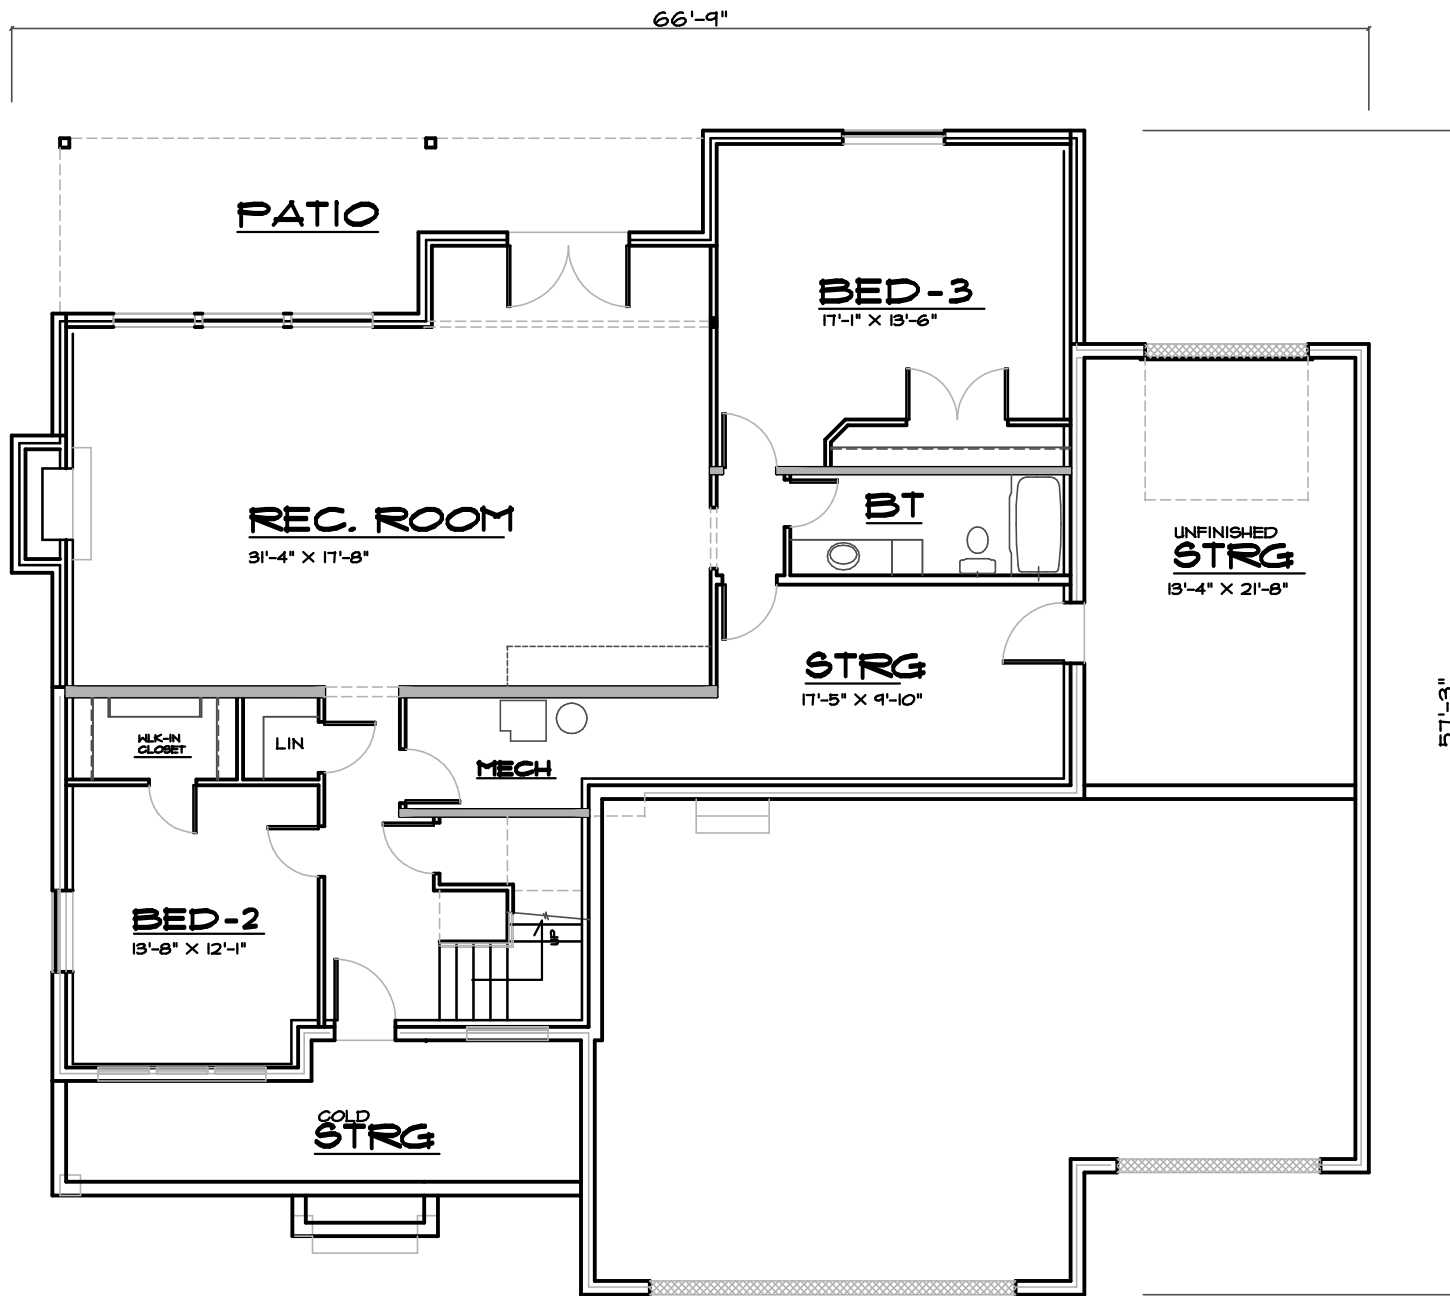

Grand River Design
HOME DESIGN SERVICE

(660) 605-3190

PLAN NUMBER

LR-1733-22C

FRONT ELEVATION

SCALE $\frac{1}{4}'' = 1'-0''$

Grand River Design
HOME DESIGN SERVICE

(660) 605-3190

PLAN NUMBER
LR-1733-22C

MAIN FLOOR PLAN

SCALE
1733 SQ. FT. MAIN LEVEL

1/4"

Grand River Design
HOME DESIGN SERVICE

(866) 805-3190

PLAN NUMBER
LR-1733-22C

BASEMENT PLAN

SCALE _____ 1/4"
1783 APPROX. SQ. FT. LOWER LEVEL FINISHED