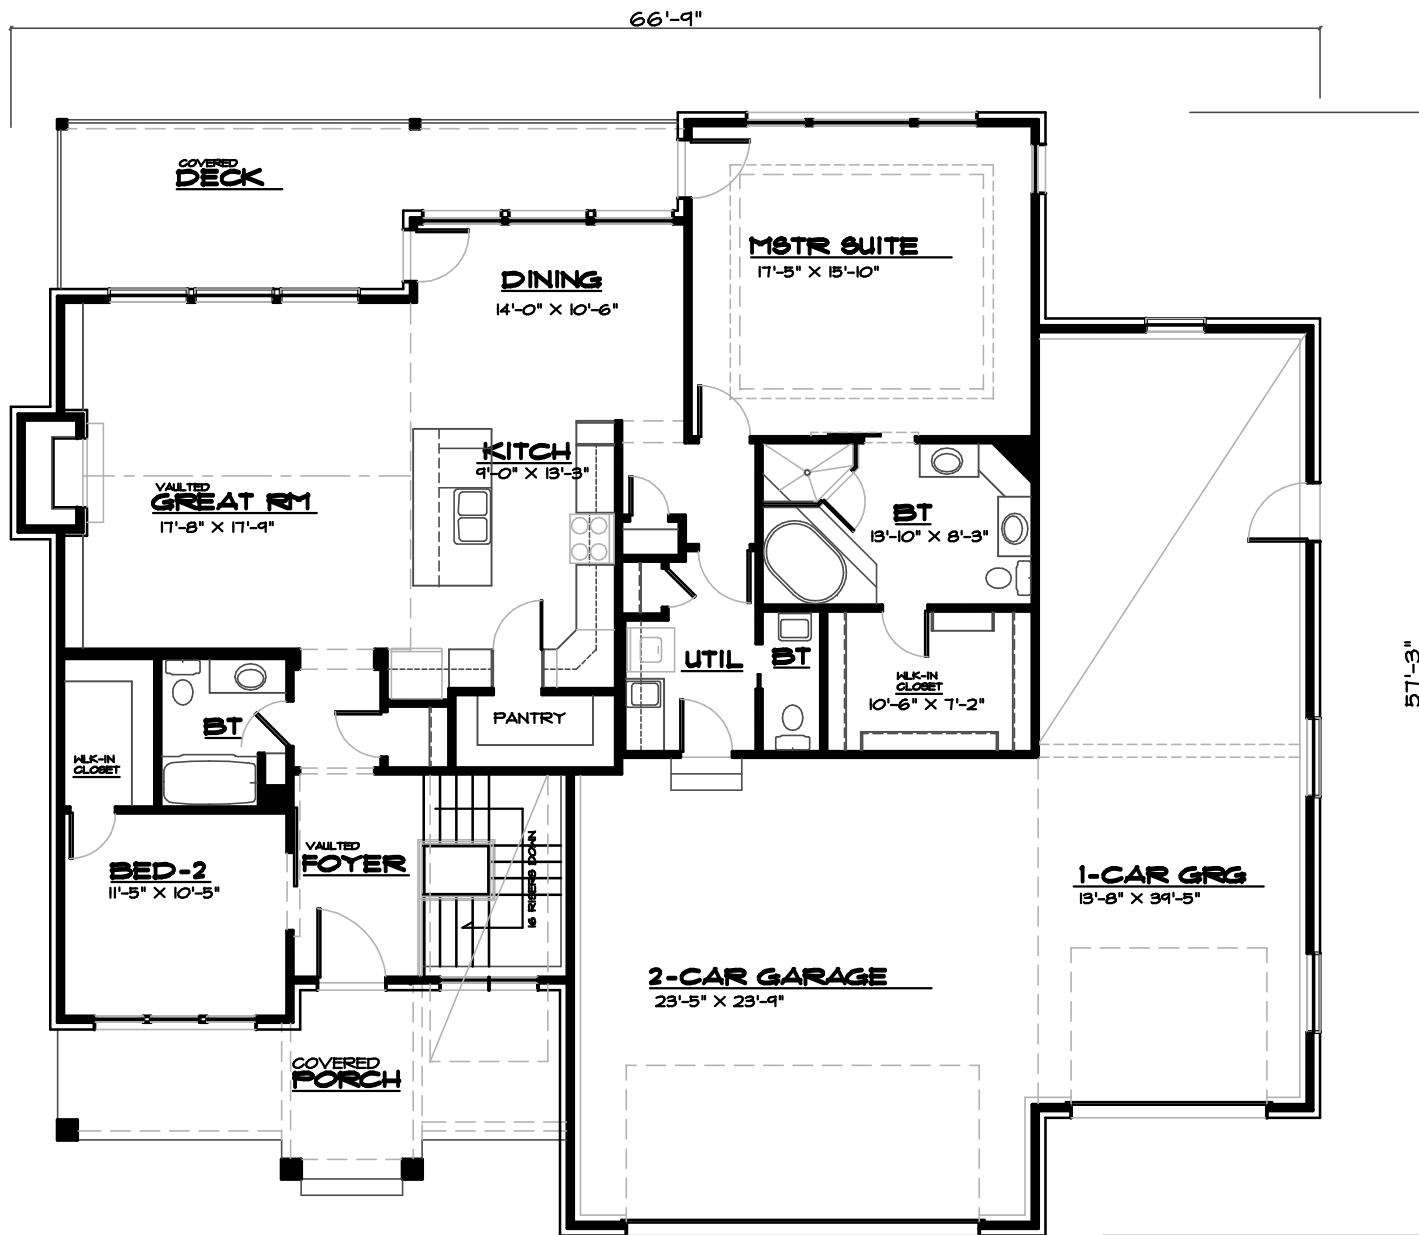

Grand River Design
HOME DESIGN SERVICE

(660) 605-3190

PLAN NUMBER

LR-1733-22C

FRONT ELEVATION

SCALE $\frac{1}{4}'' = 1'-0''$

Grand River Design
HOME DESIGN SERVICE

(660) 605-3190

PLAN NUMBER
LR-1733-22C

MAIN FLOOR PLAN

SCALE
1733 SQ. FT. MAIN LEVEL

1/4"

Grand River Design
HOME DESIGN SERVICE

(866) 805-3190

PLAN NUMBER
LR-1733-22C

BASEMENT PLAN

SCALE _____ 1/4"
1783 APPROX. SQ. FT. LOWER LEVEL FINISHED