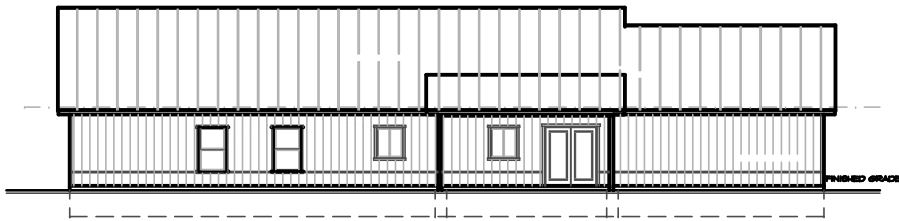

**LEFT ELEVATION**  
SCALE 1/4" = 1'-0"

**REAR ELEVATION**  
SCALE 1/4" = 1'-0"

**FRONT ELEVATION**  
SCALE 1/4" = 1'-0"

*Grand River Design*  
HOME DESIGN SERVICE  
Caldwell, Missouri 64640  
(866) 805-3190

**MAIN FLOOR PLAN**  
SCALE: 2282 SQ. FT. MAIN LEVEL 1/4"

PLAN NUMBER  
**LR-2232-19C**

*Grand River Design*  
**HOME DESIGN SERVICE**  
Missouri 64640  
Callahan (866) 605-5190