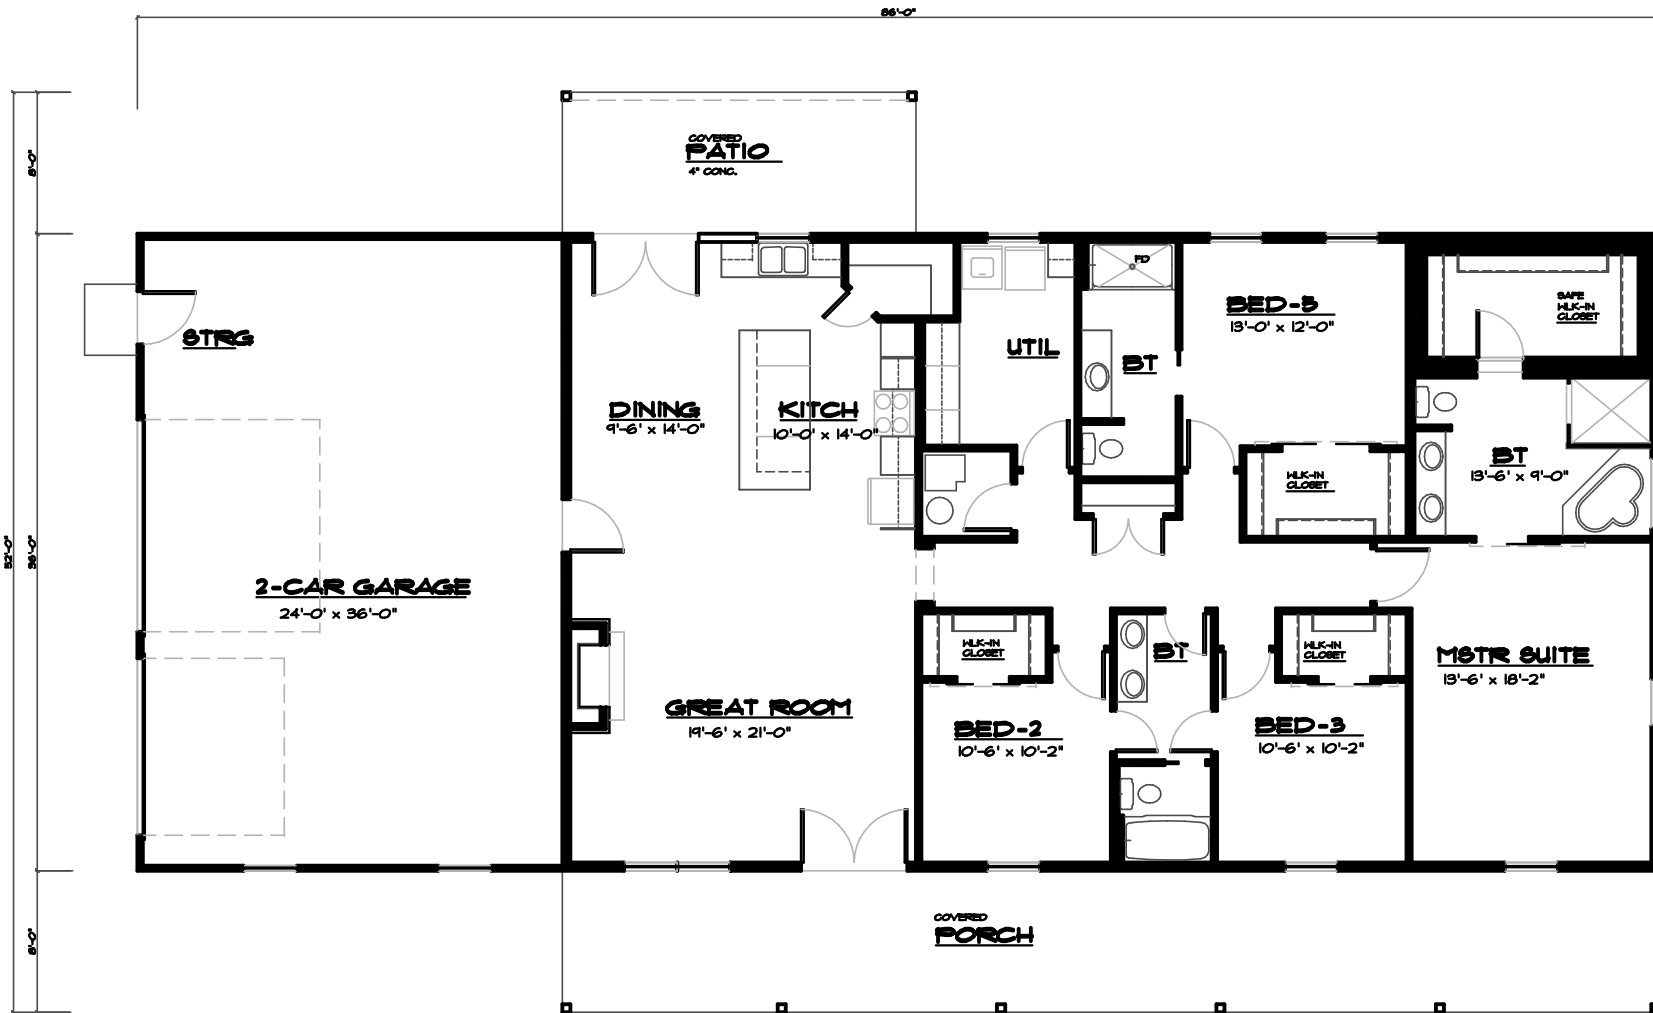

**LEFT ELEVATION**  
SCALE 1/4" = 1'-0"

**REAR ELEVATION**  
SCALE 1/4" = 1'-0"

**FRONT ELEVATION**  
SCALE 1/4" = 1'-0"

*Grand River Design*  
HOME DESIGN SERVICE  
Caldwell, Missouri 64640  
(866) 805-3190

**MAIN FLOOR PLAN**  
SCALE: 2282 SQ. FT. MAIN LEVEL 1/4"

PLAN NUMBER  
**LR-2232-19C**

*Grand River Design*  
**HOME DESIGN SERVICE**  
Missouri 64640  
Callahan (866) 605-5190