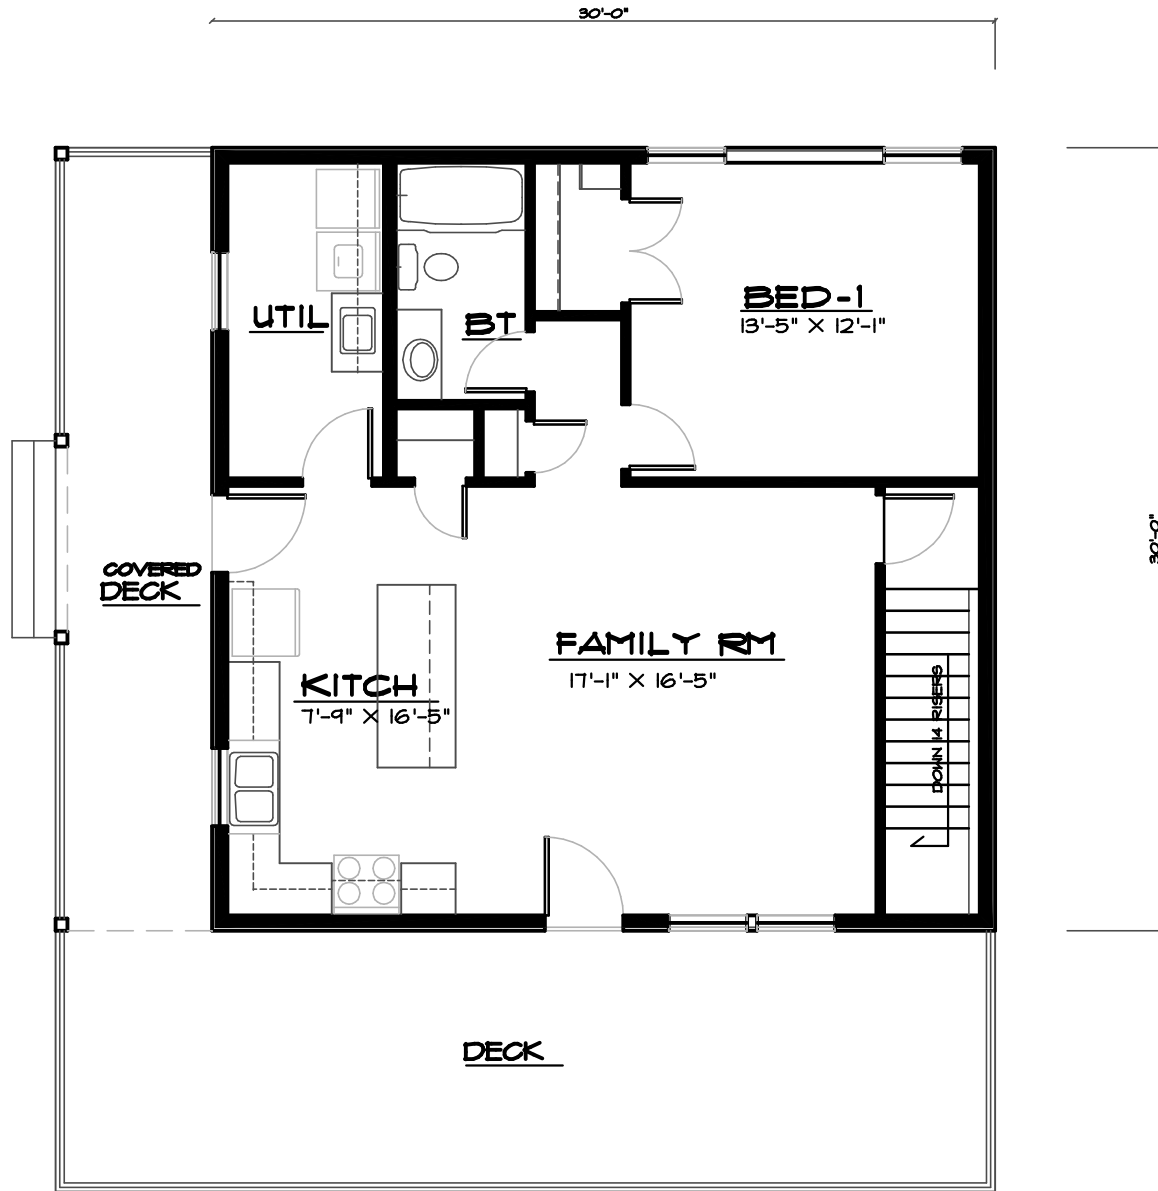

LEFT ELEVATION

SCALE 1/4"

FRONT ELEVATION

SCALE 1/4"

Grand River Design
 HOME DESIGN SERVICE
 Pattonsburg Missouri 64640
 (866) 605-3190

PLAN #

R-900-200

FLOOR PLAN

SCALE 1/4" = 1'-0"
 900 SQ. FT.

PLAN # R-900-200

Grand River Design
 HOME DESIGN SERVICE
 Pattonsburg Missouri 64640
 (660) 605-3190