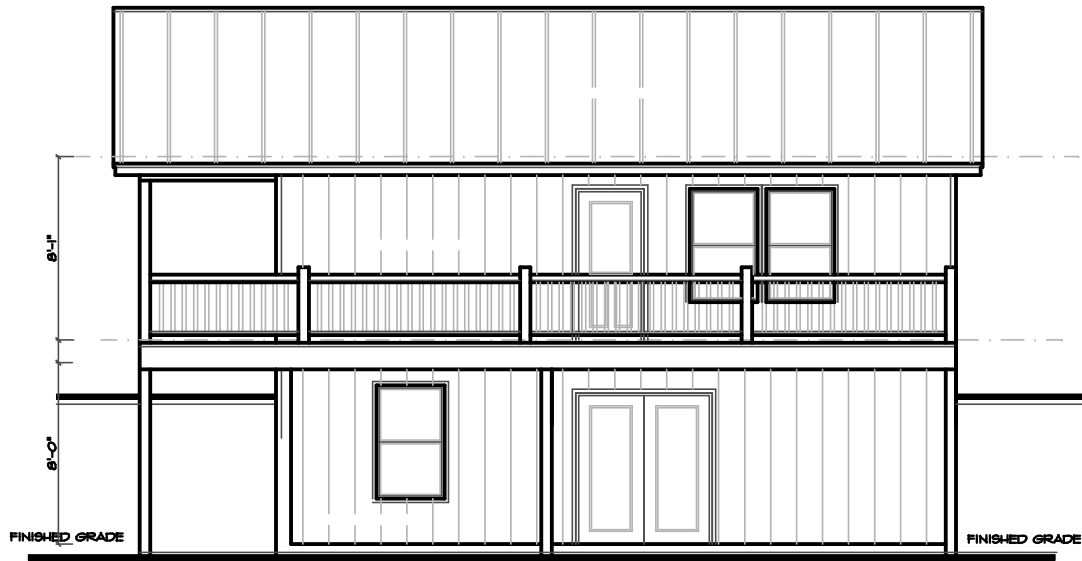

LEFT ELEVATION

SCALE 1/4"

FRONT ELEVATION

SCALE 1/4"

Grand River Design
 HOME DESIGN SERVICE
 Pattonsburg Missouri 64640
 (866) 605-3190

PLAN #

R-900-200

FLOOR PLAN

SCALE 1/4" = 1'-0"
 900 SQ. FT.

PLAN # R-900-200

Grand River Design
 HOME DESIGN SERVICE
 Pattonsburg Missouri 64640
 (660) 605-3190