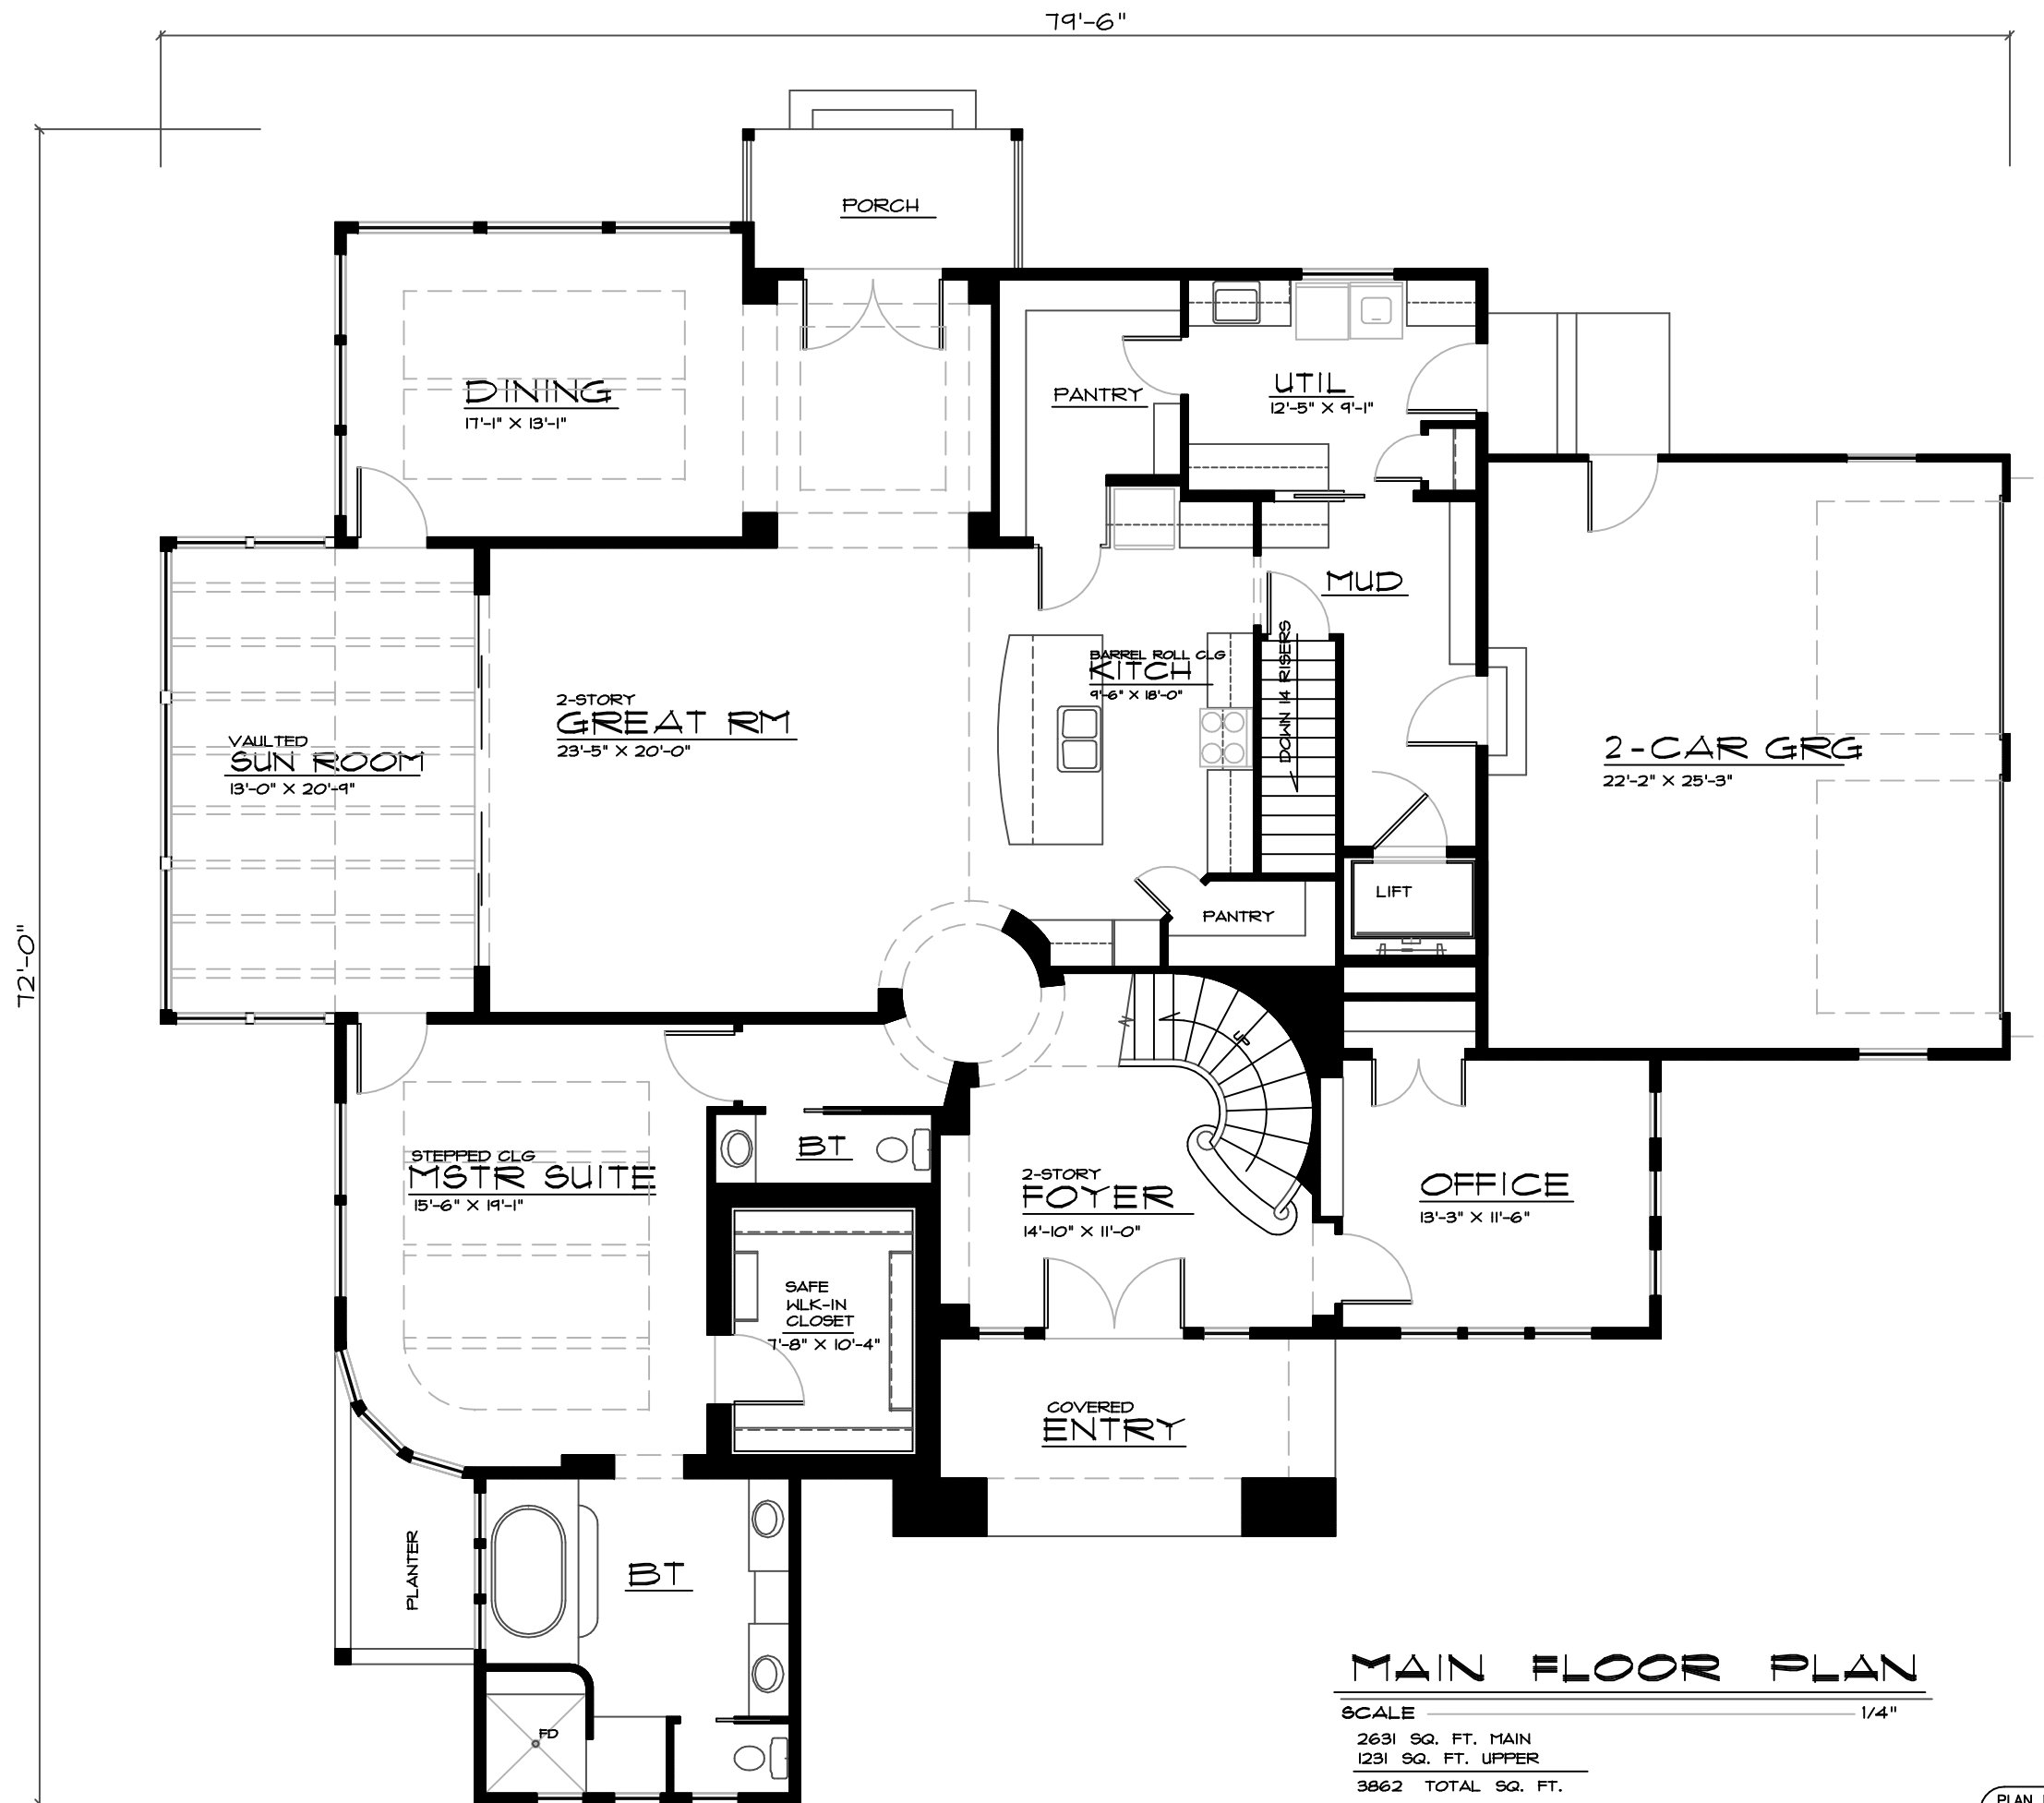

**FRONT ELEVATION**

SCALE \_\_\_\_\_ 1/4"

PLAN NUMBER  
**L2-3862-14C**

*Grand River Design*  
HOME DESIGN SERVICE  
Gallatin Missouri 64640  
(660) 605-3190

**MAIN FLOOR PLAN**  
 SCALE \_\_\_\_\_ 1/4"  
 2631 SQ. FT. MAIN  
 1231 SQ. FT. UPPER  
 3862 TOTAL SQ. FT.

*Grand River Design*  
 HOME DESIGN SERVICE  
 Gallatin Missouri 64640  
 (660) 605-3190

PLAN NUMBER  
**L2-3862-14C**

**UPPER FLOOR PLAN**

SCALE \_\_\_\_\_ 1/4"  
 1290 SQ. FT. UPPER

*Grand River Design*  
 HOME DESIGN SERVICE  
 Gallatin Missouri 64640  
 (660) 605-3190

PLAN NUMBER  
**REM-2351-18C**