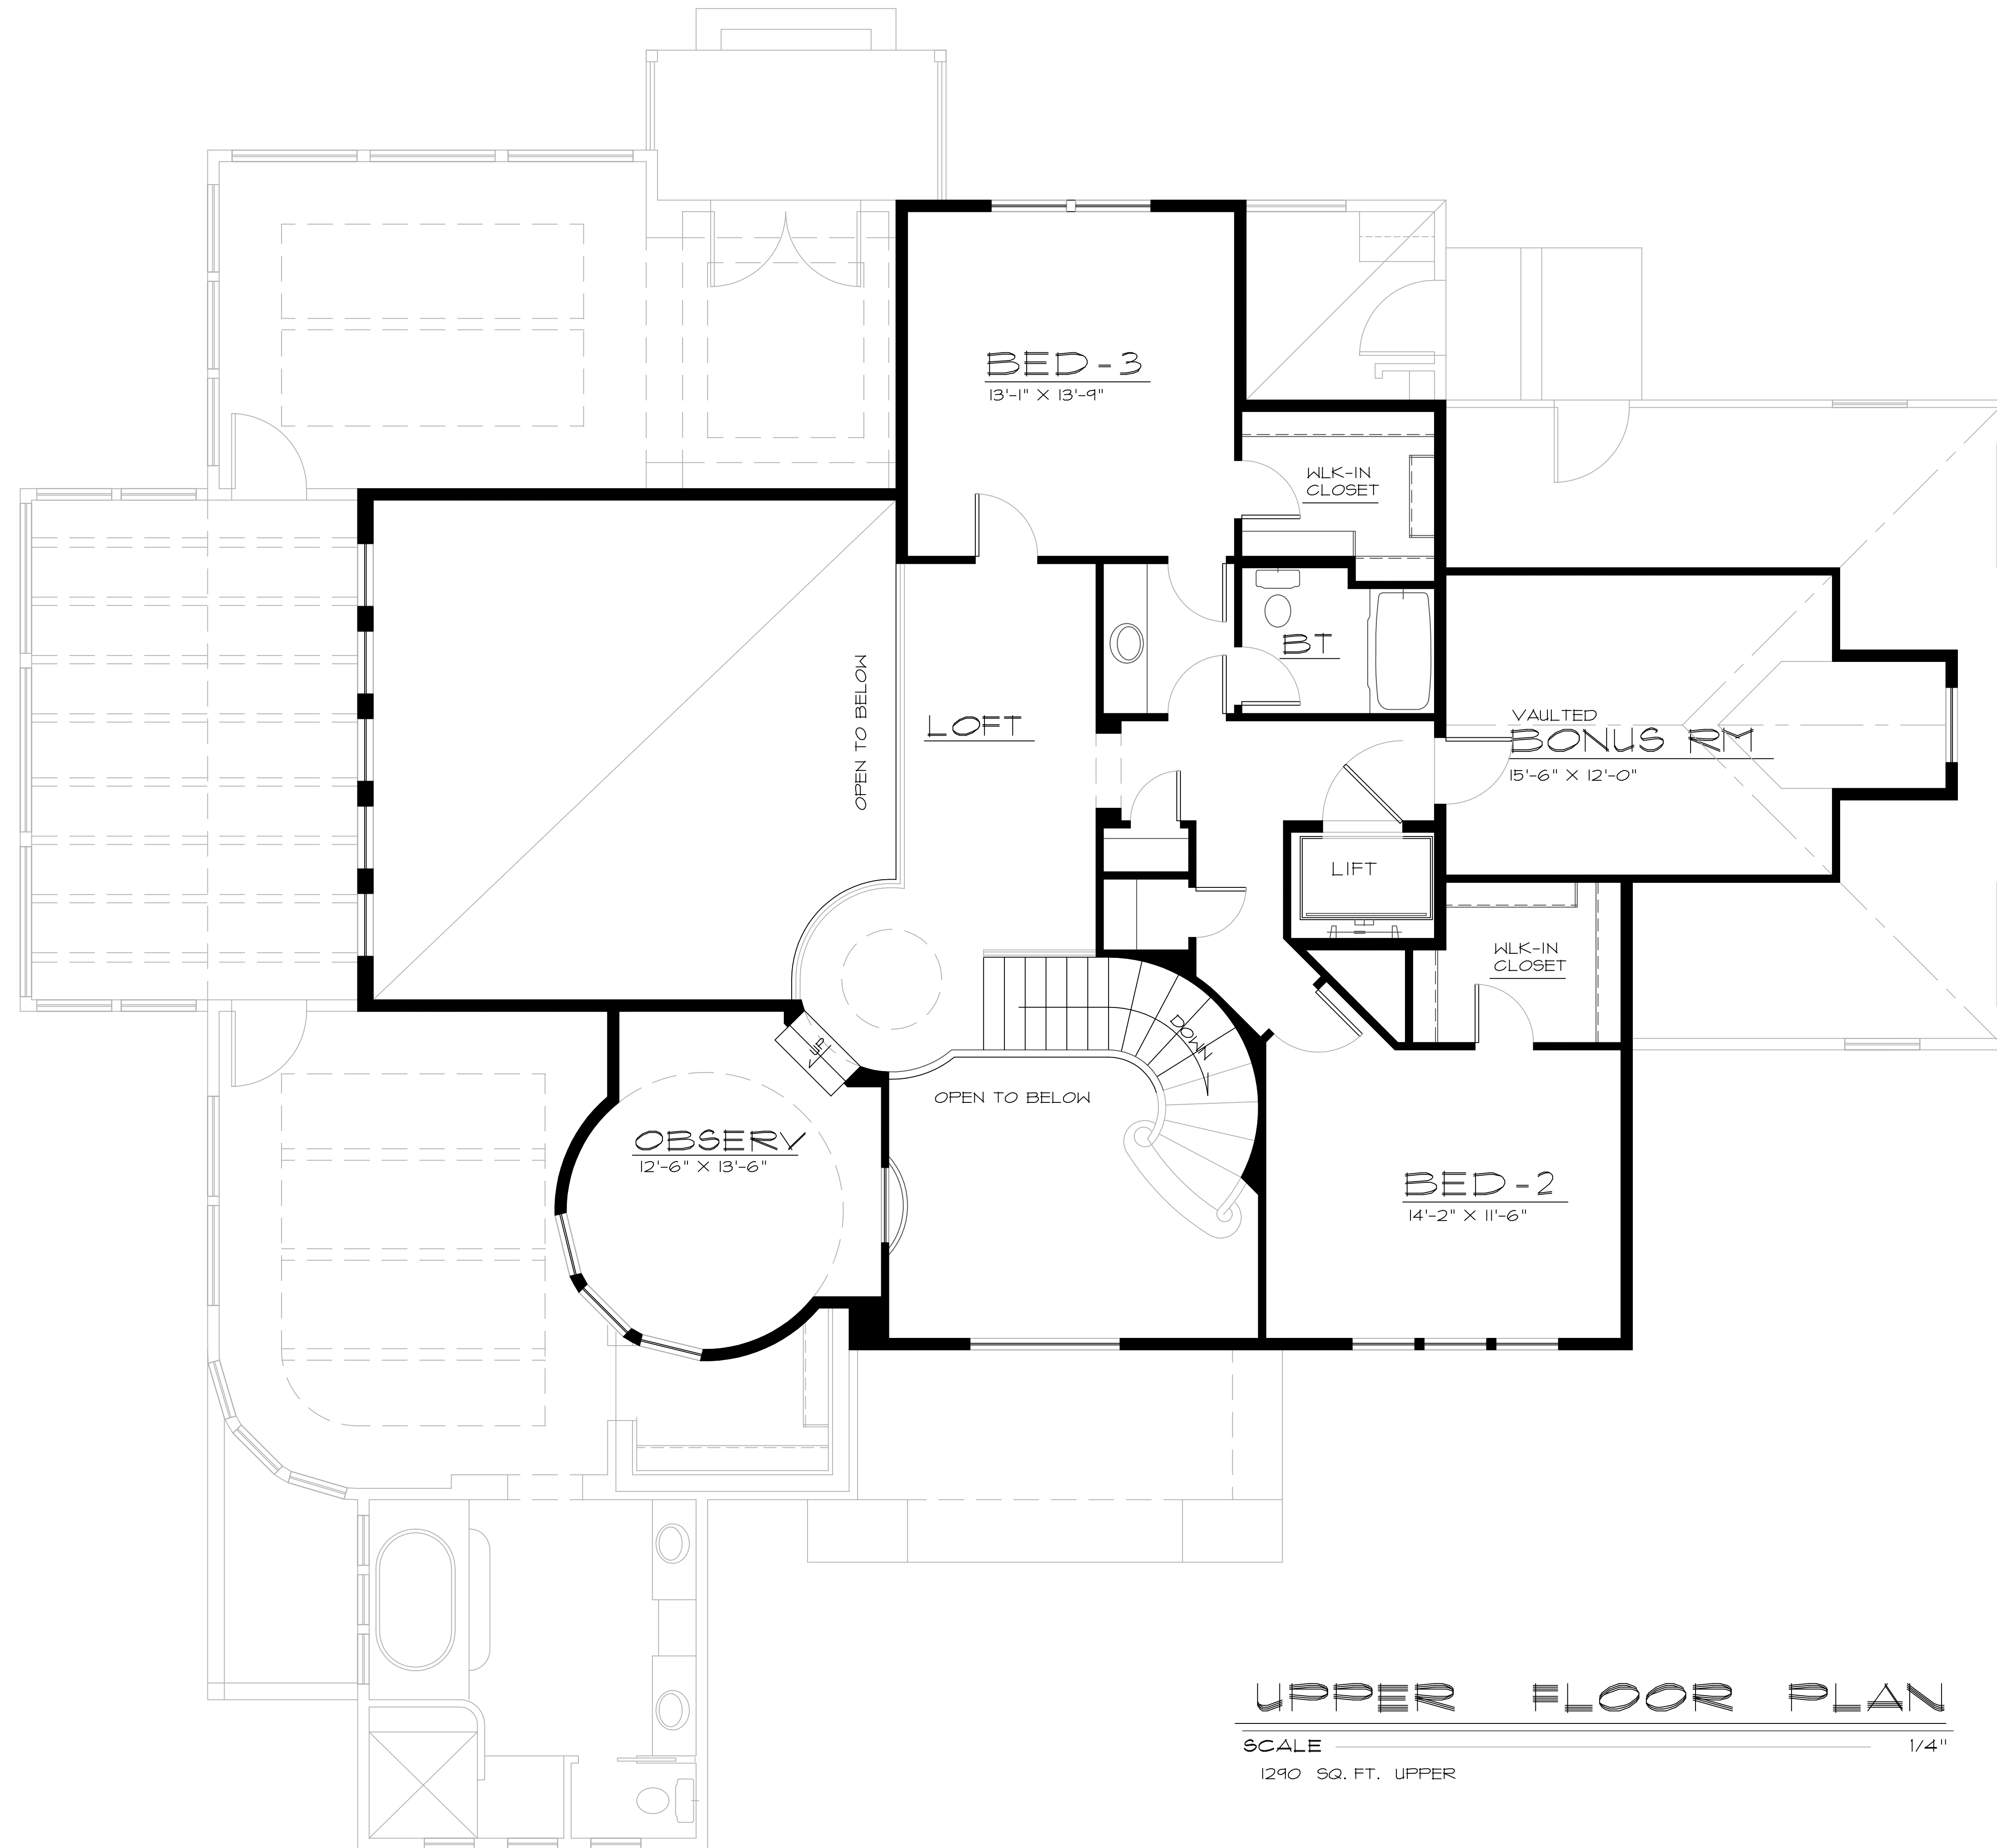

**FRONT ELEVATION**

SCALE \_\_\_\_\_ 1/4"

PLAN NUMBER  
**L2-3862-14C**

*Grand River Design*  
HOME DESIGN SERVICE  
Gallatin Missouri 64640  
(660) 605-3190

**MAIN FLOOR PLAN**  
 SCALE \_\_\_\_\_ 1/4"  
 2631 SQ. FT. MAIN  
 1231 SQ. FT. UPPER  
 3862 TOTAL SQ. FT.

*Grand River Design*  
 HOME DESIGN SERVICE  
 Gallatin Missouri 64640  
 (660) 605-3190

PLAN NUMBER  
**L2-3862-14C**

**UPPER FLOOR PLAN**

SCALE \_\_\_\_\_ 1/4"  
 1290 SQ. FT. UPPER

*Grand River Design*  
 HOME DESIGN SERVICE  
 Gallatin Missouri 64640  
 (660) 605-3190

PLAN NUMBER  
**REM-2351-18C**