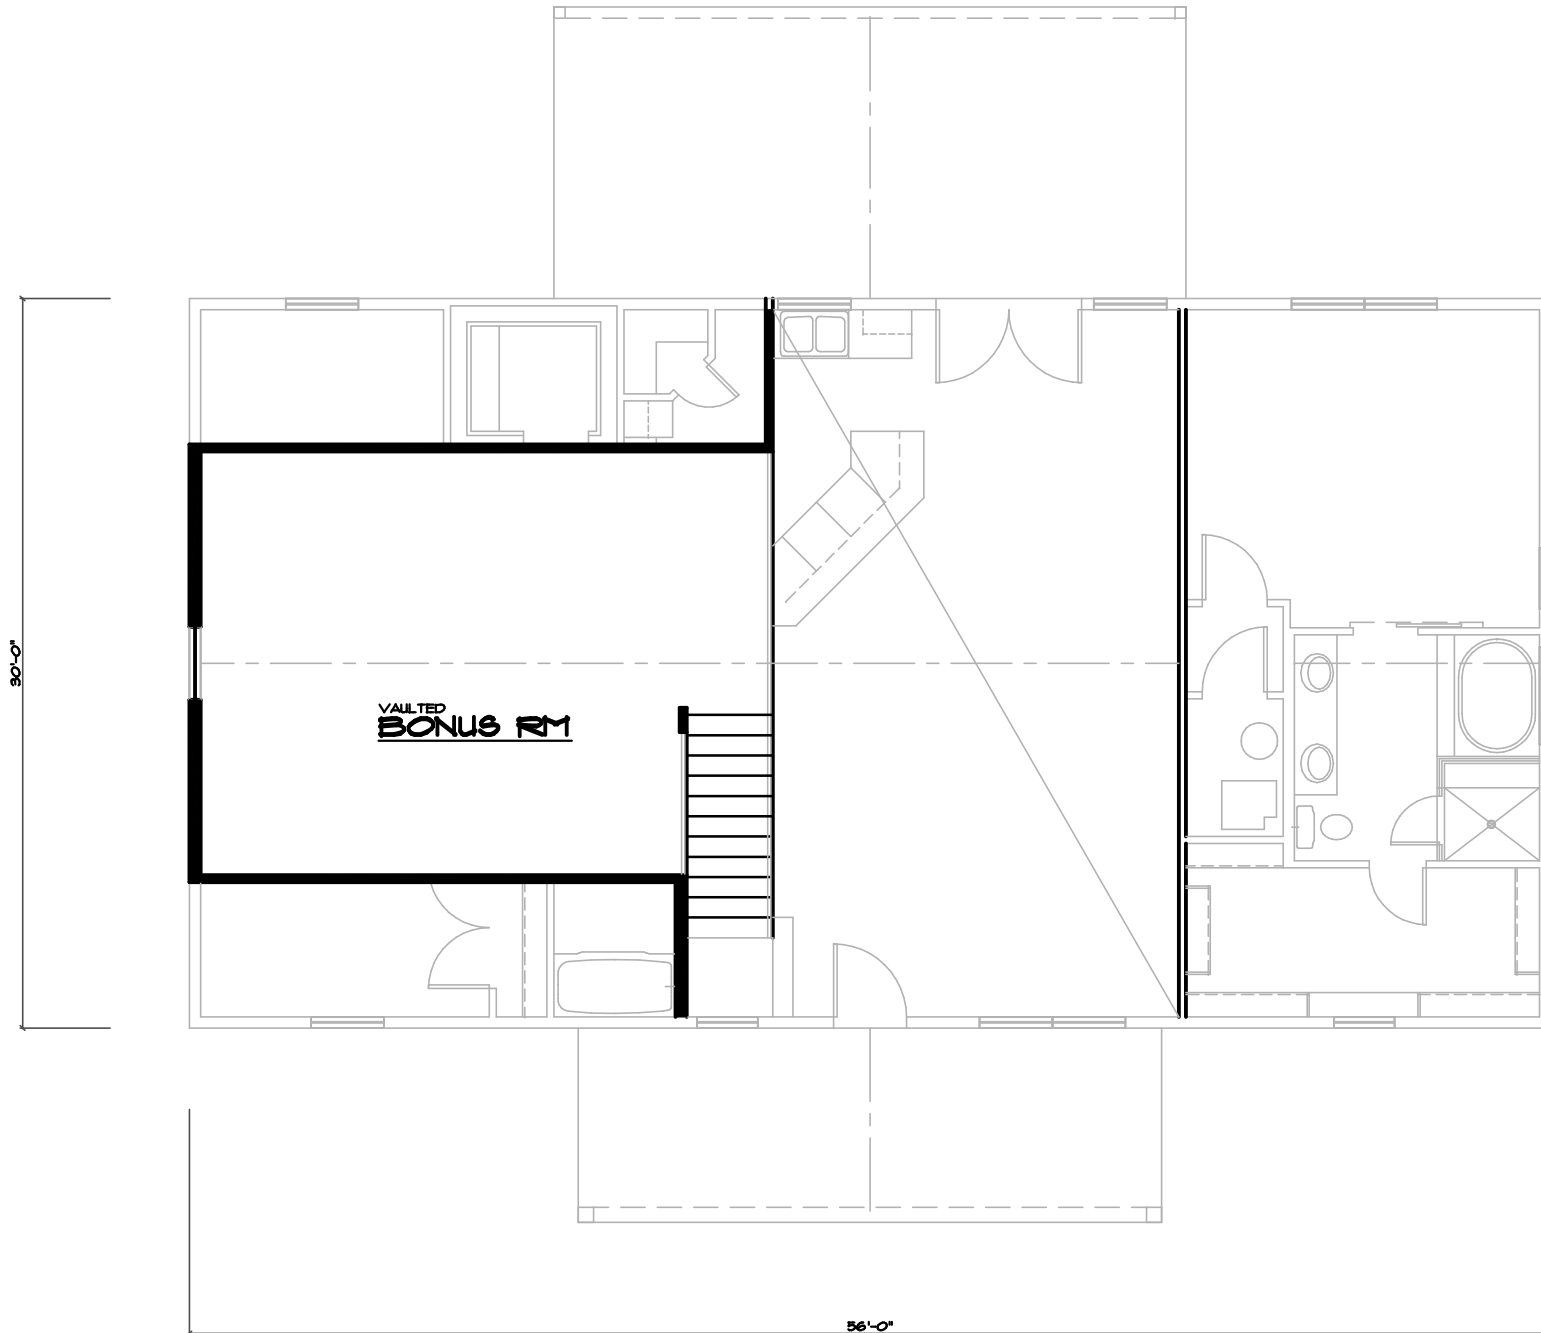

FRONT ELEVATION

SCALE 1/4"

PLAN #
R-1680-18C

Grand River Design
HOME DESIGN SERVICE
Callatin Missouri 64640
(866) 605-3190

MAIN FLOOR PLAN

SCALE 1/4"
 1680 SQ. FT. MAIN FLOOR
 494 SQ. FT. BONUS RM

Grand River Design
 HOME DESIGN SERVICE
 Callatin Missouri 64640
 (660) 605-3190

PLAN #
 R-1680-18C

UPPER FLOOR PLAN

SCALE

1/4"

434 SQ. FT. UPPER FLOOR