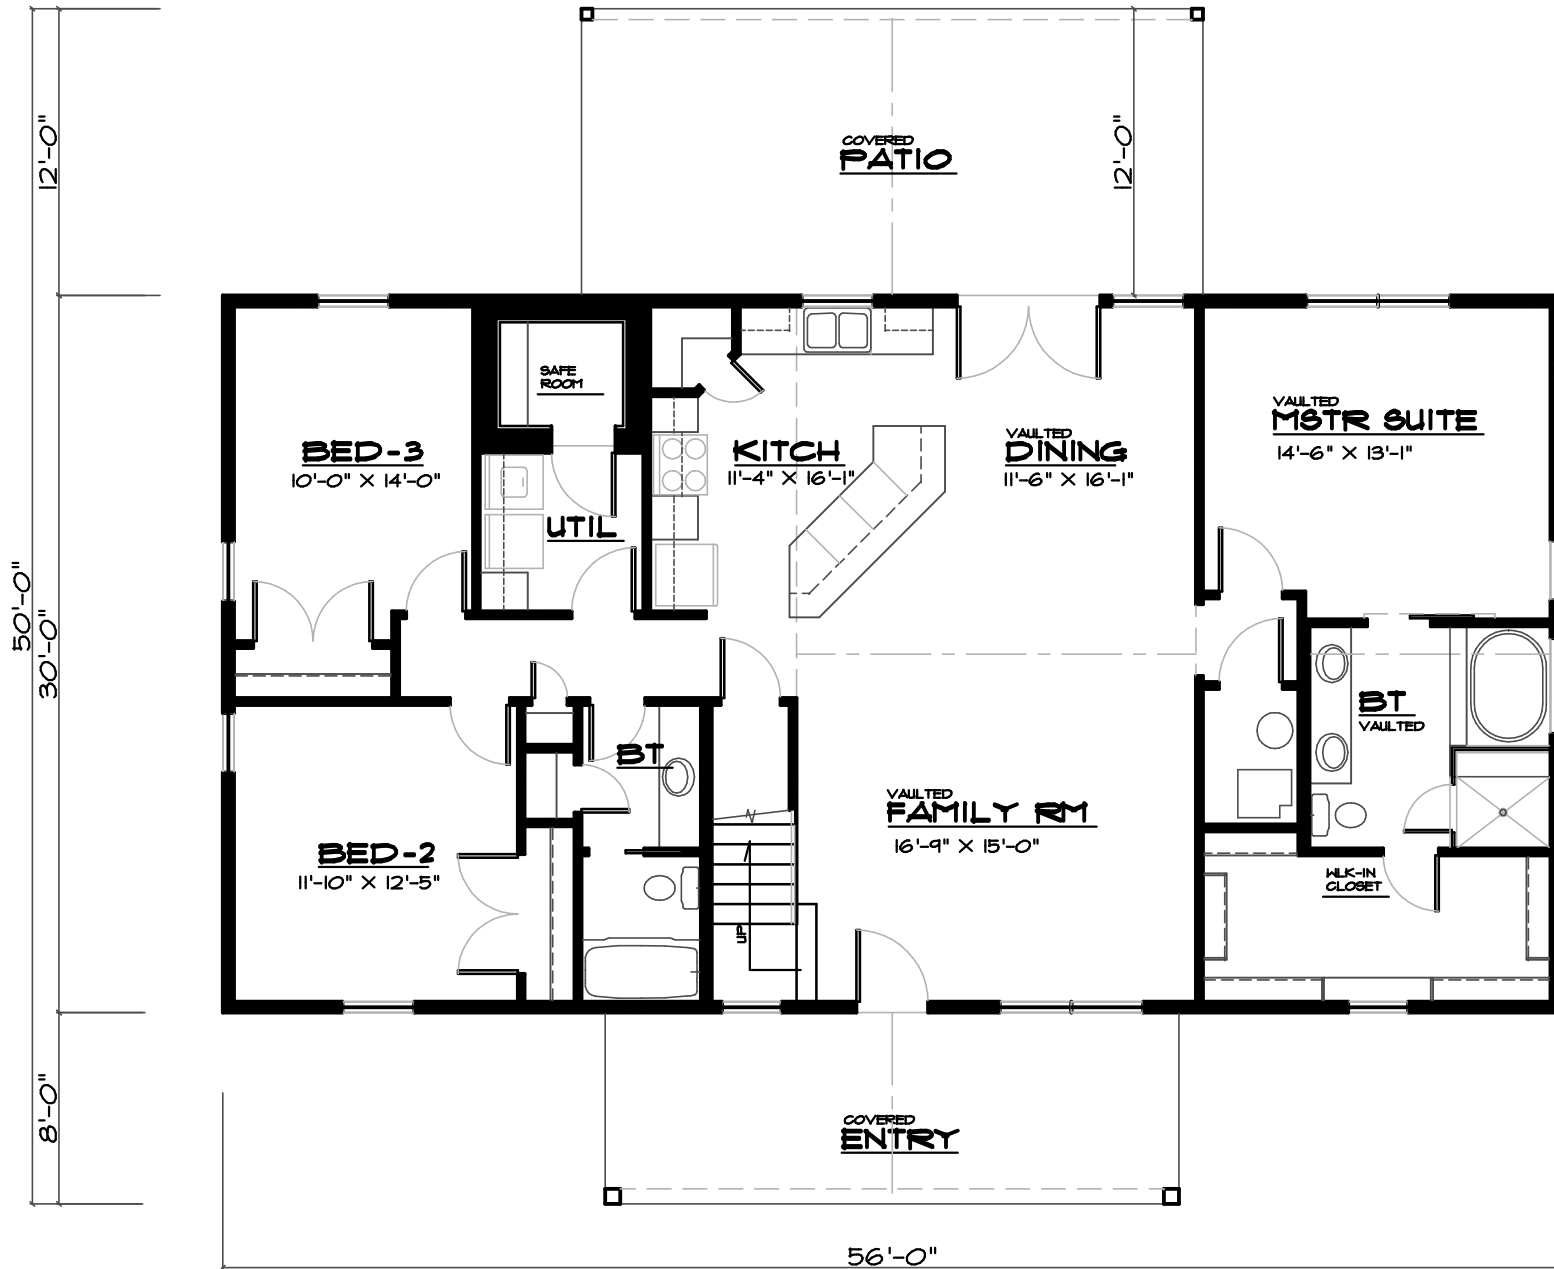

FRONT ELEVATION

SCALE 1/4"

PLAN #
R-1680-18C

Grand River Design
HOME DESIGN SERVICE
Callatin Missouri 64640
(866) 605-3190

MAIN FLOOR PLAN

SCALE 1/4"
 1680 SQ. FT. MAIN FLOOR
 494 SQ. FT. BONUS RM

Grand River Design
 HOME DESIGN SERVICE
 Callatin Missouri 64640
 (660) 605-3190

PLAN #
 R-1680-18C

UPPER FLOOR PLAN

SCALE

1/4"

434 SQ. FT. UPPER FLOOR