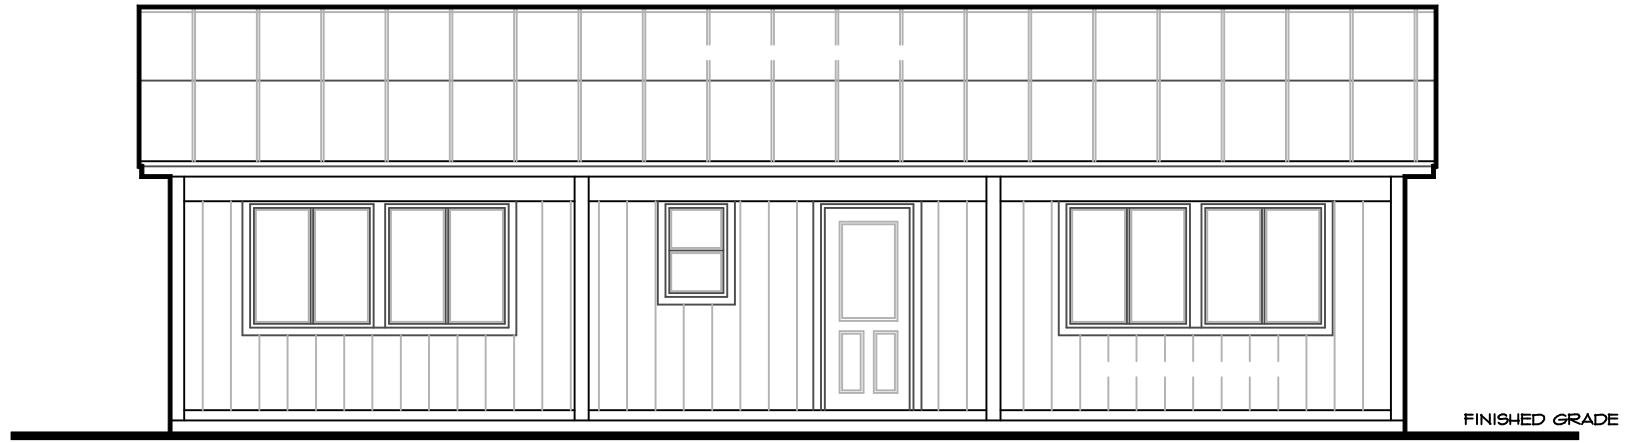

LEFT ELEVATION

SCALE _____ 1/8"

FRONT ELEVATION

SCALE _____ 1/4"

Grand River Design
HOME DESIGN SERVICE
Gallatin Missouri 64640
(660) 605-3190

PLAN # RUGER
R-1120-13CE

2X6 EXTERIOR WALL TYP.

FLOOR PLAN

SCALE _____ 1/4"

1120 SQ. FT.

RUGER
R-1120-13CE

Grand River Design
HOME DESIGN SERVICE
Callatin Missouri 64640
(660) 605-3190