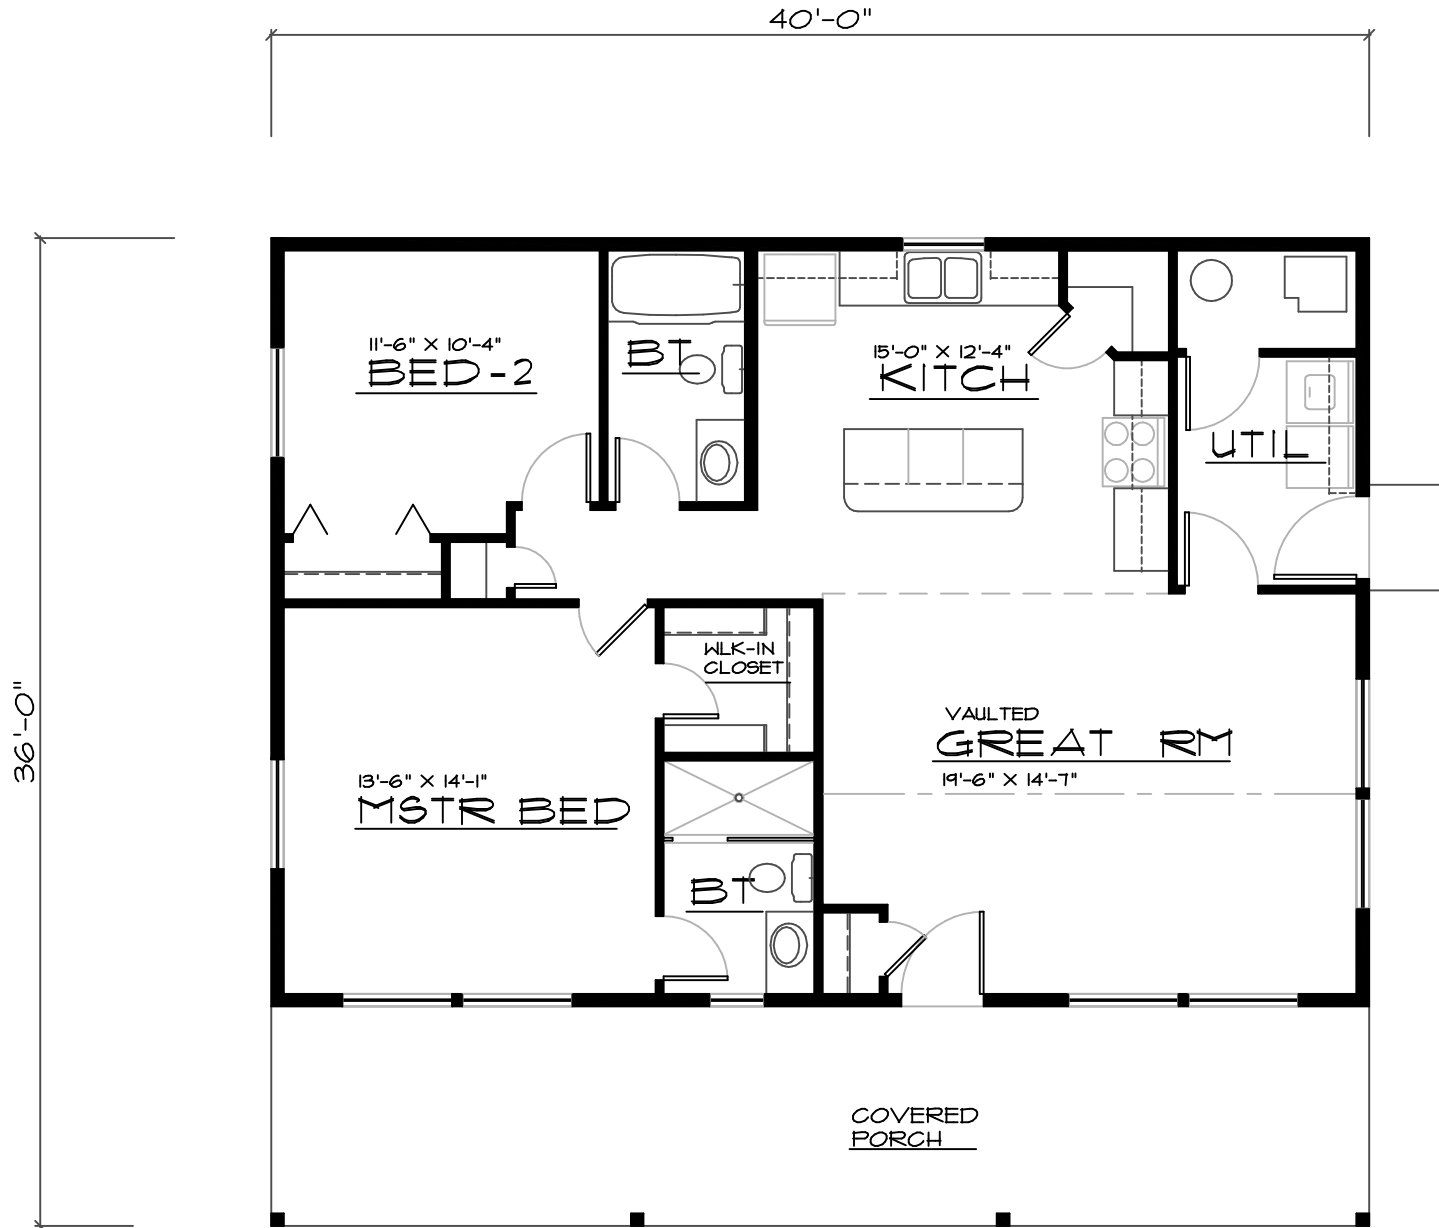

LEFT ELEVATION

SCALE _____ 1/8"

FRONT ELEVATION

SCALE _____ 1/4"

Grand River Design
HOME DESIGN SERVICE
Gallatin Missouri 64640
(660) 605-3190

PLAN # RUGER
R-1120-13CE

2X6 EXTERIOR WALL TYP.

FLOOR PLAN

SCALE _____ 1/4"

1120 SQ. FT.

RUGER
R-1120-13CE

Grand River Design
HOME DESIGN SERVICE
Callatin Missouri 64640
(660) 605-3190