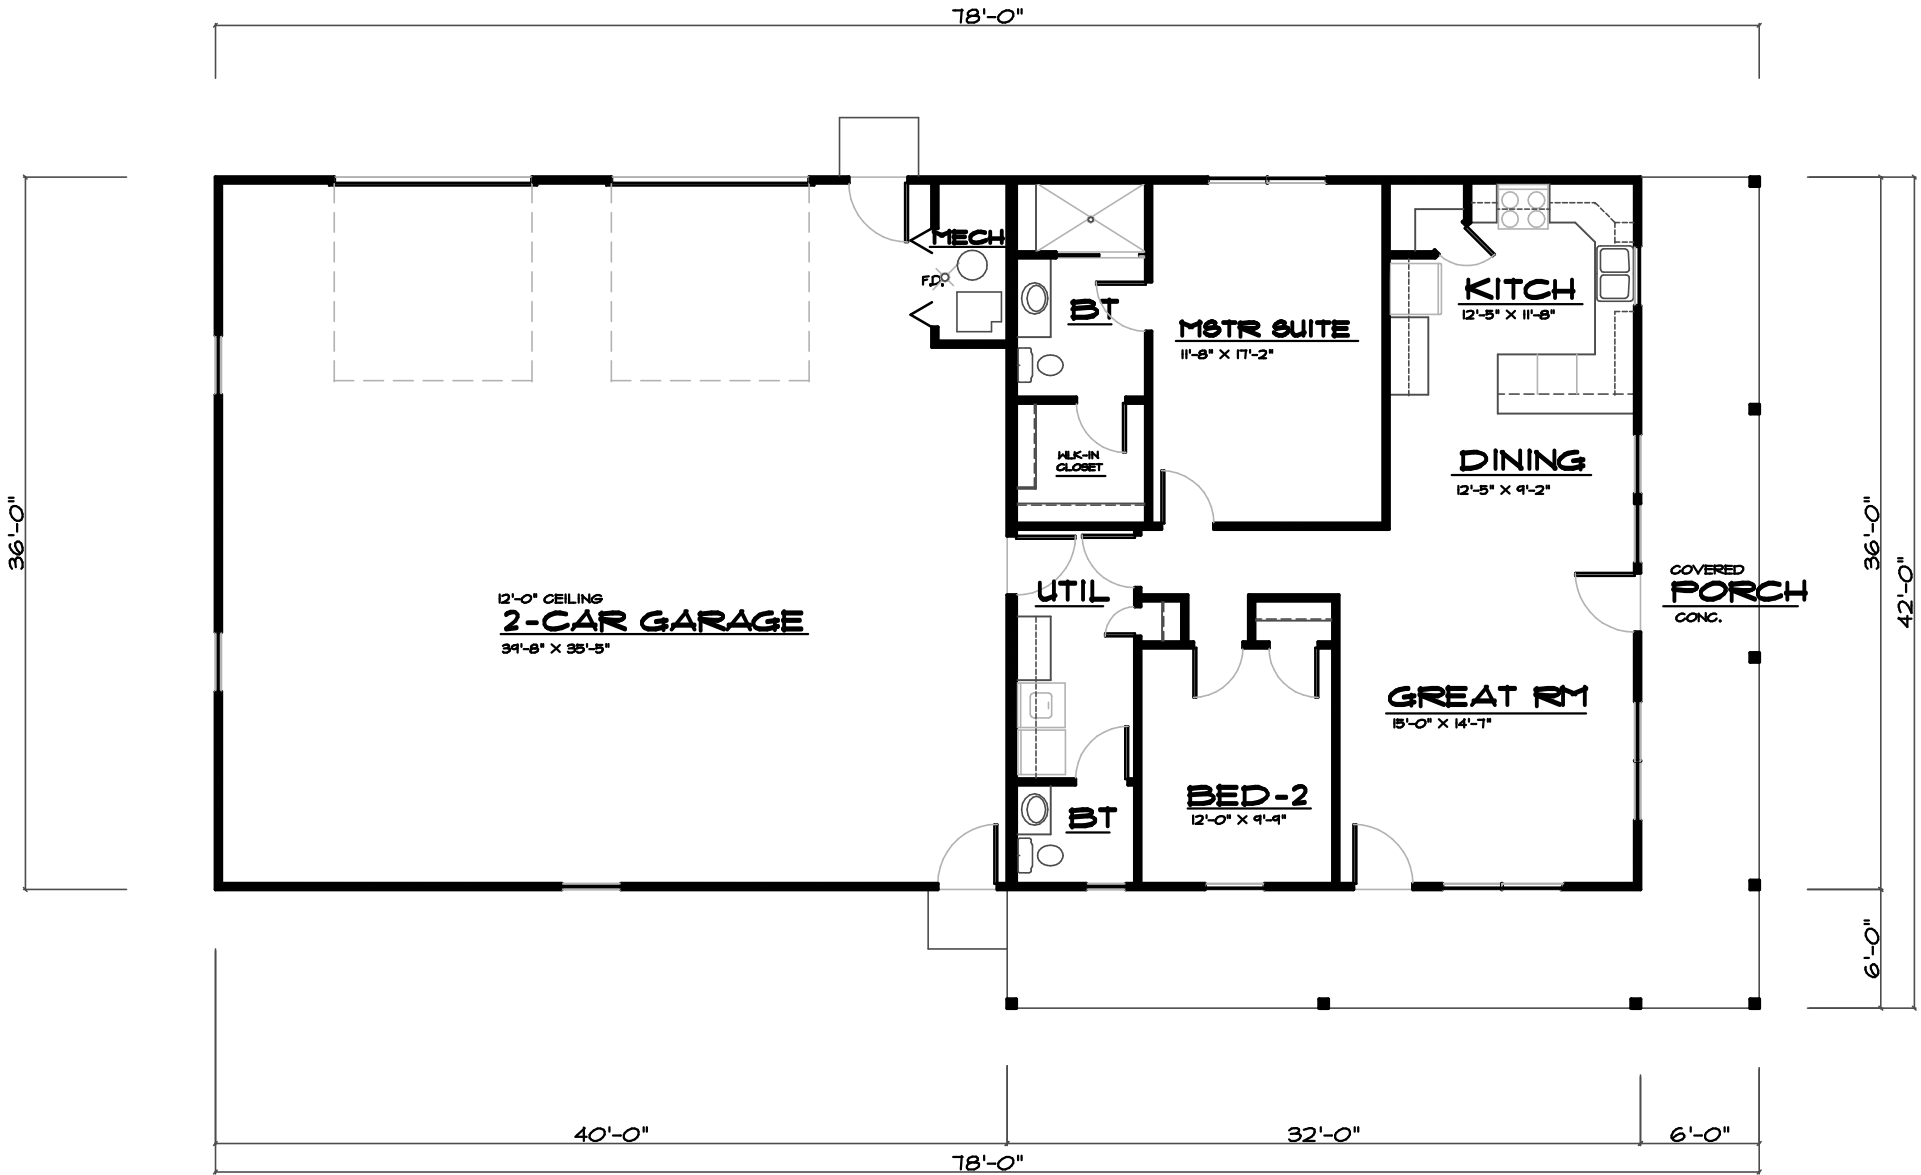

RIGHT ELEVATION
SCALE 1/4"

FRONT ELEVATION
SCALE 1/4"

Grand River Design
HOME DESIGN SERVICE
Ocala, Missouri
(660) 805-3190

MAIN FLOOR PLAN

SCALE 1/4" = 1'-0"
1152 SQ. FT. MAIN

Grand River Design
HOME DESIGN SERVICE
Callcath Missouri
(860) 805-3190

PLAN NUMBER - HELLUM
SH-1152-16C