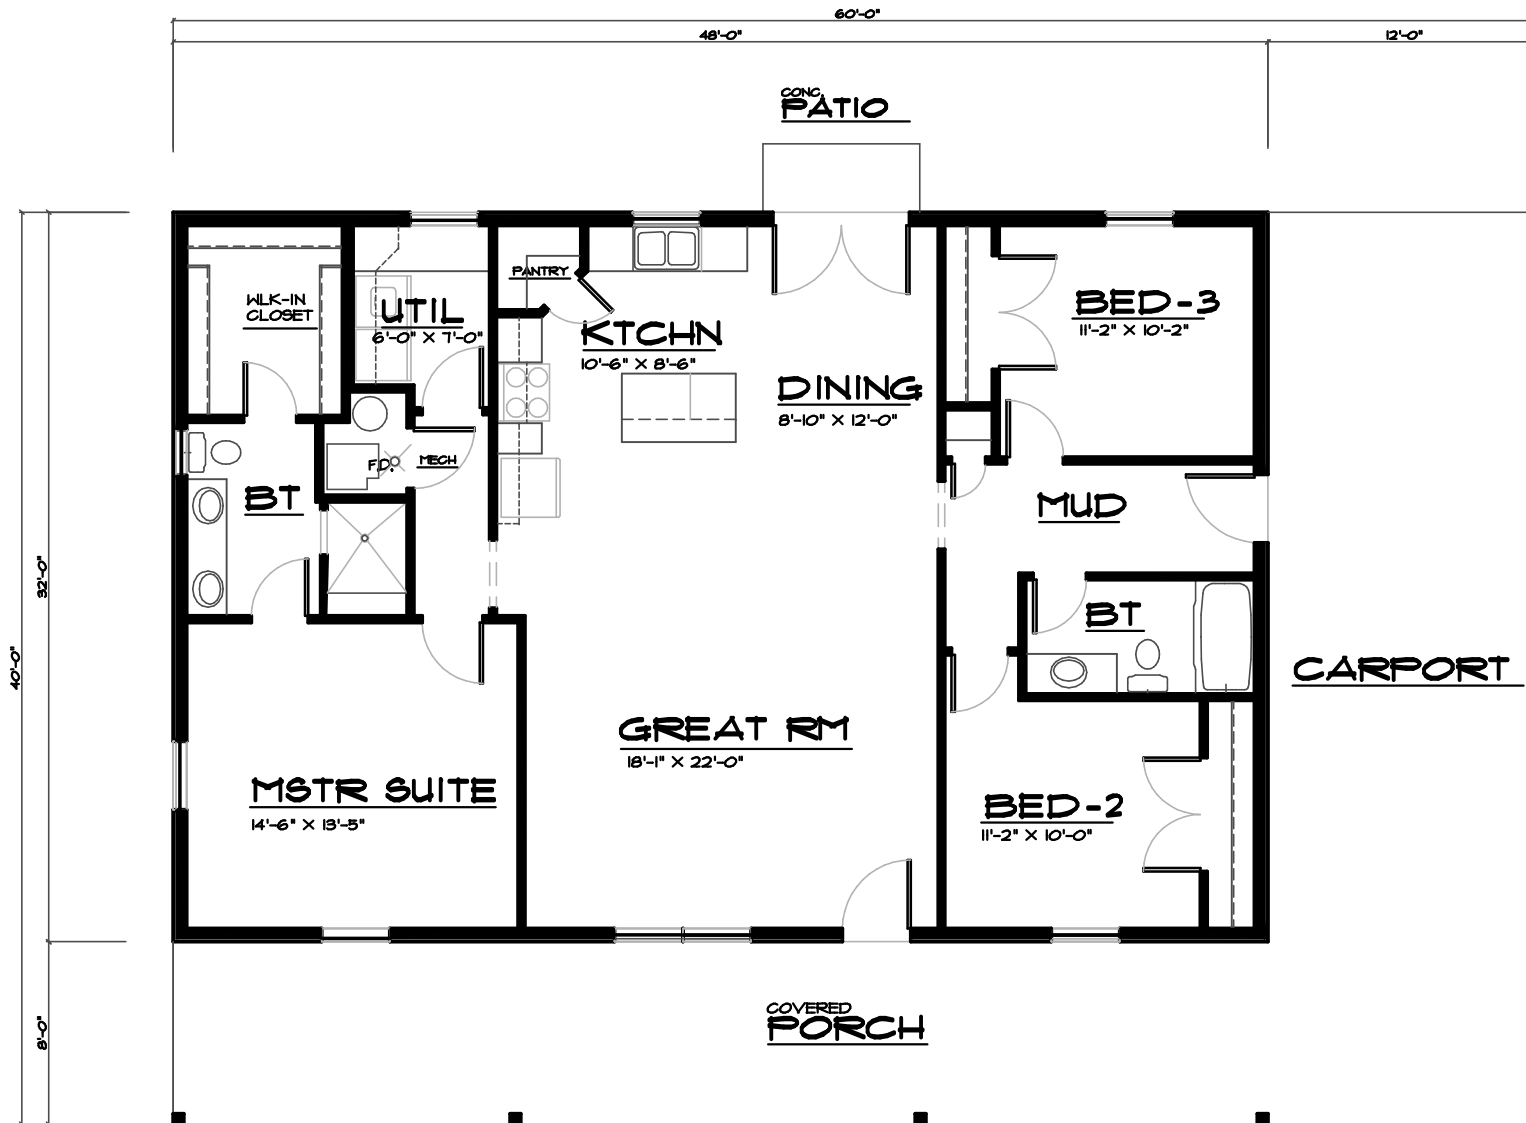

**RIGHT ELEVATION**

SCALE \_\_\_\_\_ NTS

**FRONT ELEVATION**

SCALE \_\_\_\_\_ NTS

# MAIN FLOOR PLAN

SCALE

1/4"

1536 SQ. FT. MAIN LEVEL

*Grand River Design*  
 HOME DESIGN SERVICE  
 Gallatin Missouri 64640  
 (660) 605-3190

R-1536-16C