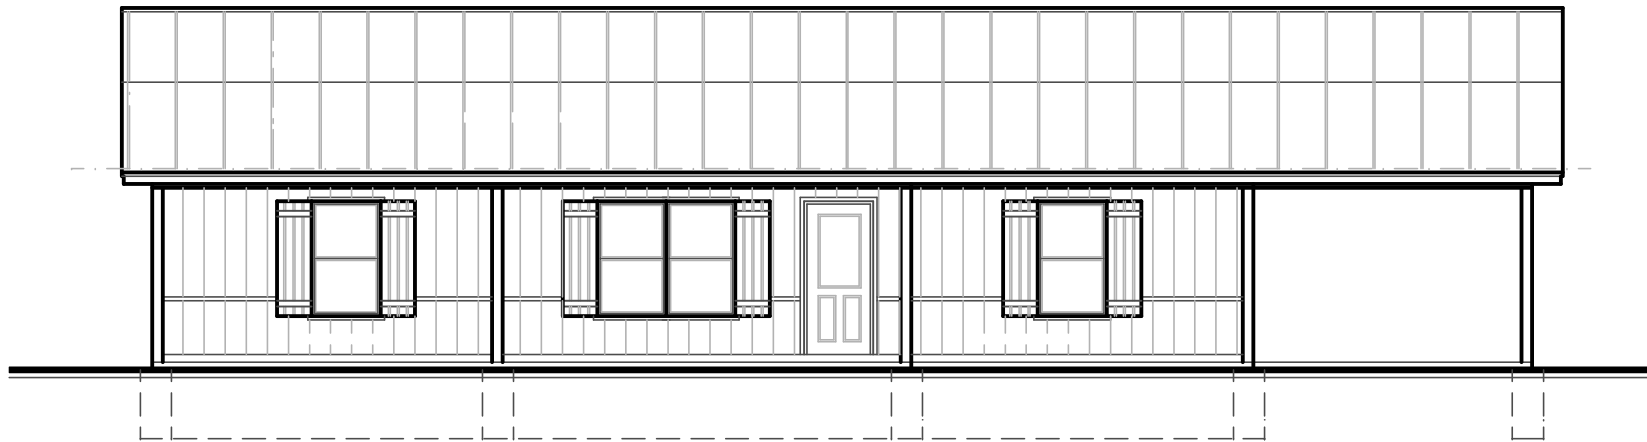

**RIGHT ELEVATION**

SCALE \_\_\_\_\_ NTS

**FRONT ELEVATION**

SCALE \_\_\_\_\_ NTS

# MAIN FLOOR PLAN

SCALE

1/4"

1536 SQ. FT. MAIN LEVEL

*Grand River Design*  
 HOME DESIGN SERVICE  
 Gallatin Missouri 64640  
 (660) 605-3190

R-1536-16C