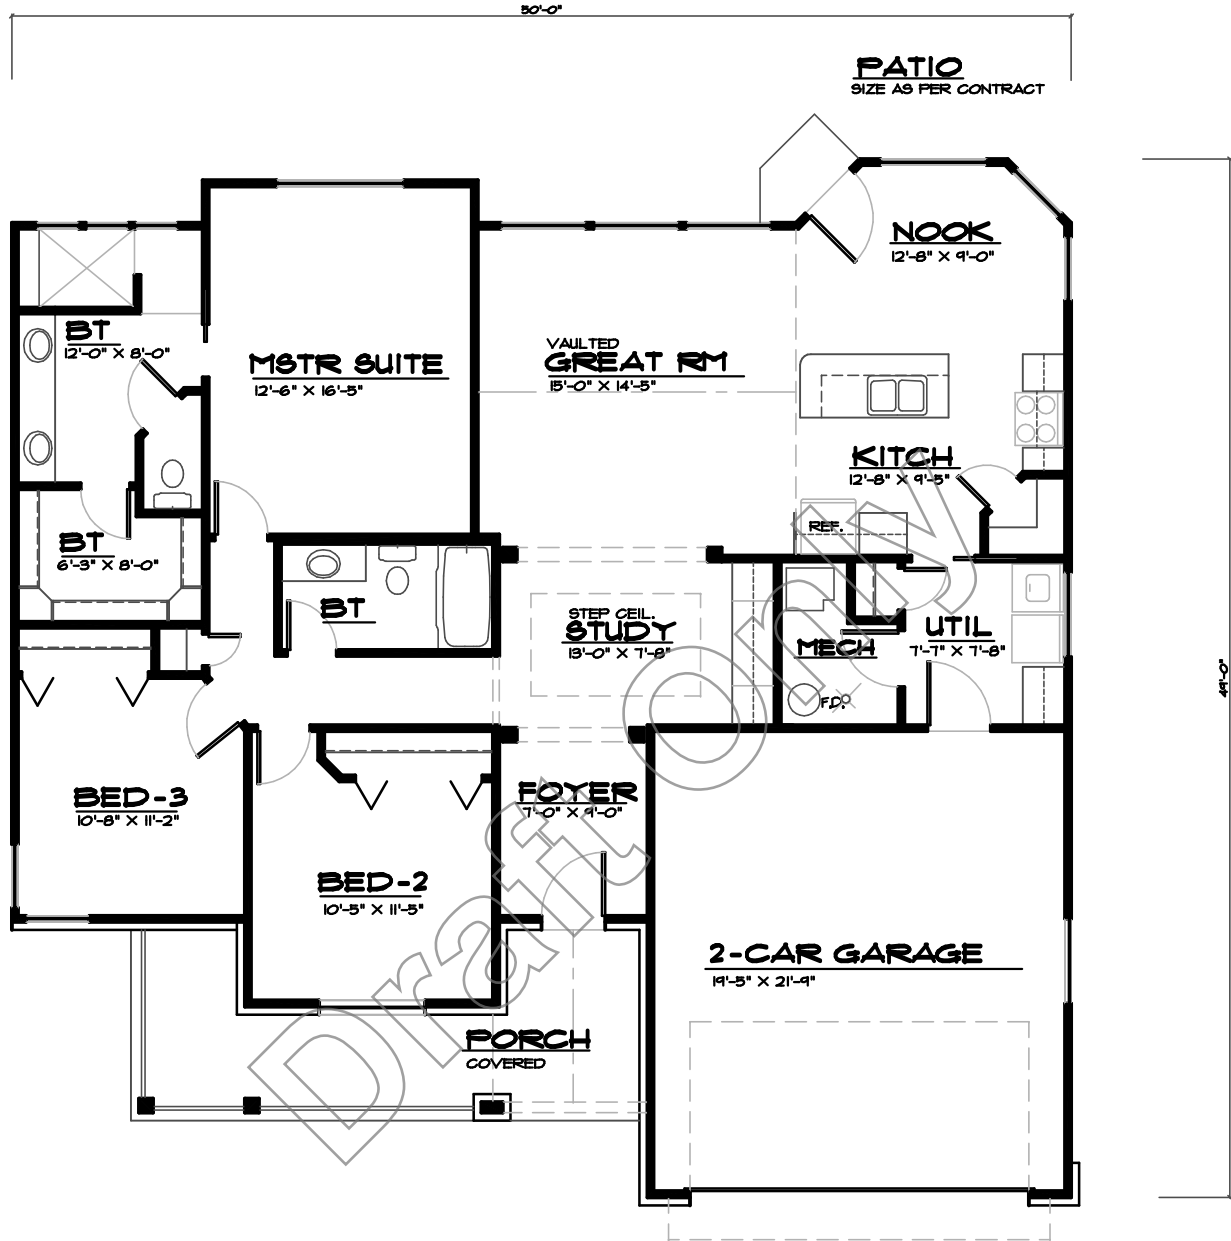

FINISHED GRADE

FINISHED GRADE

FRONT ELEVATION
SCALE 1/4"

PLAN NUMBER
LR-1576-20C

Grand River Design
HOME DESIGN SERVICE

(660) 605-3190

MAIN FLOOR PLAN

SCALE 1/8" = 1'-0" NTS
1576 SQ. FT. MAIN LEVEL

PLAN NUMBER
LR-1576-20C

Grand River Design
HOME DESIGN SERVICE
(680) 605-3190