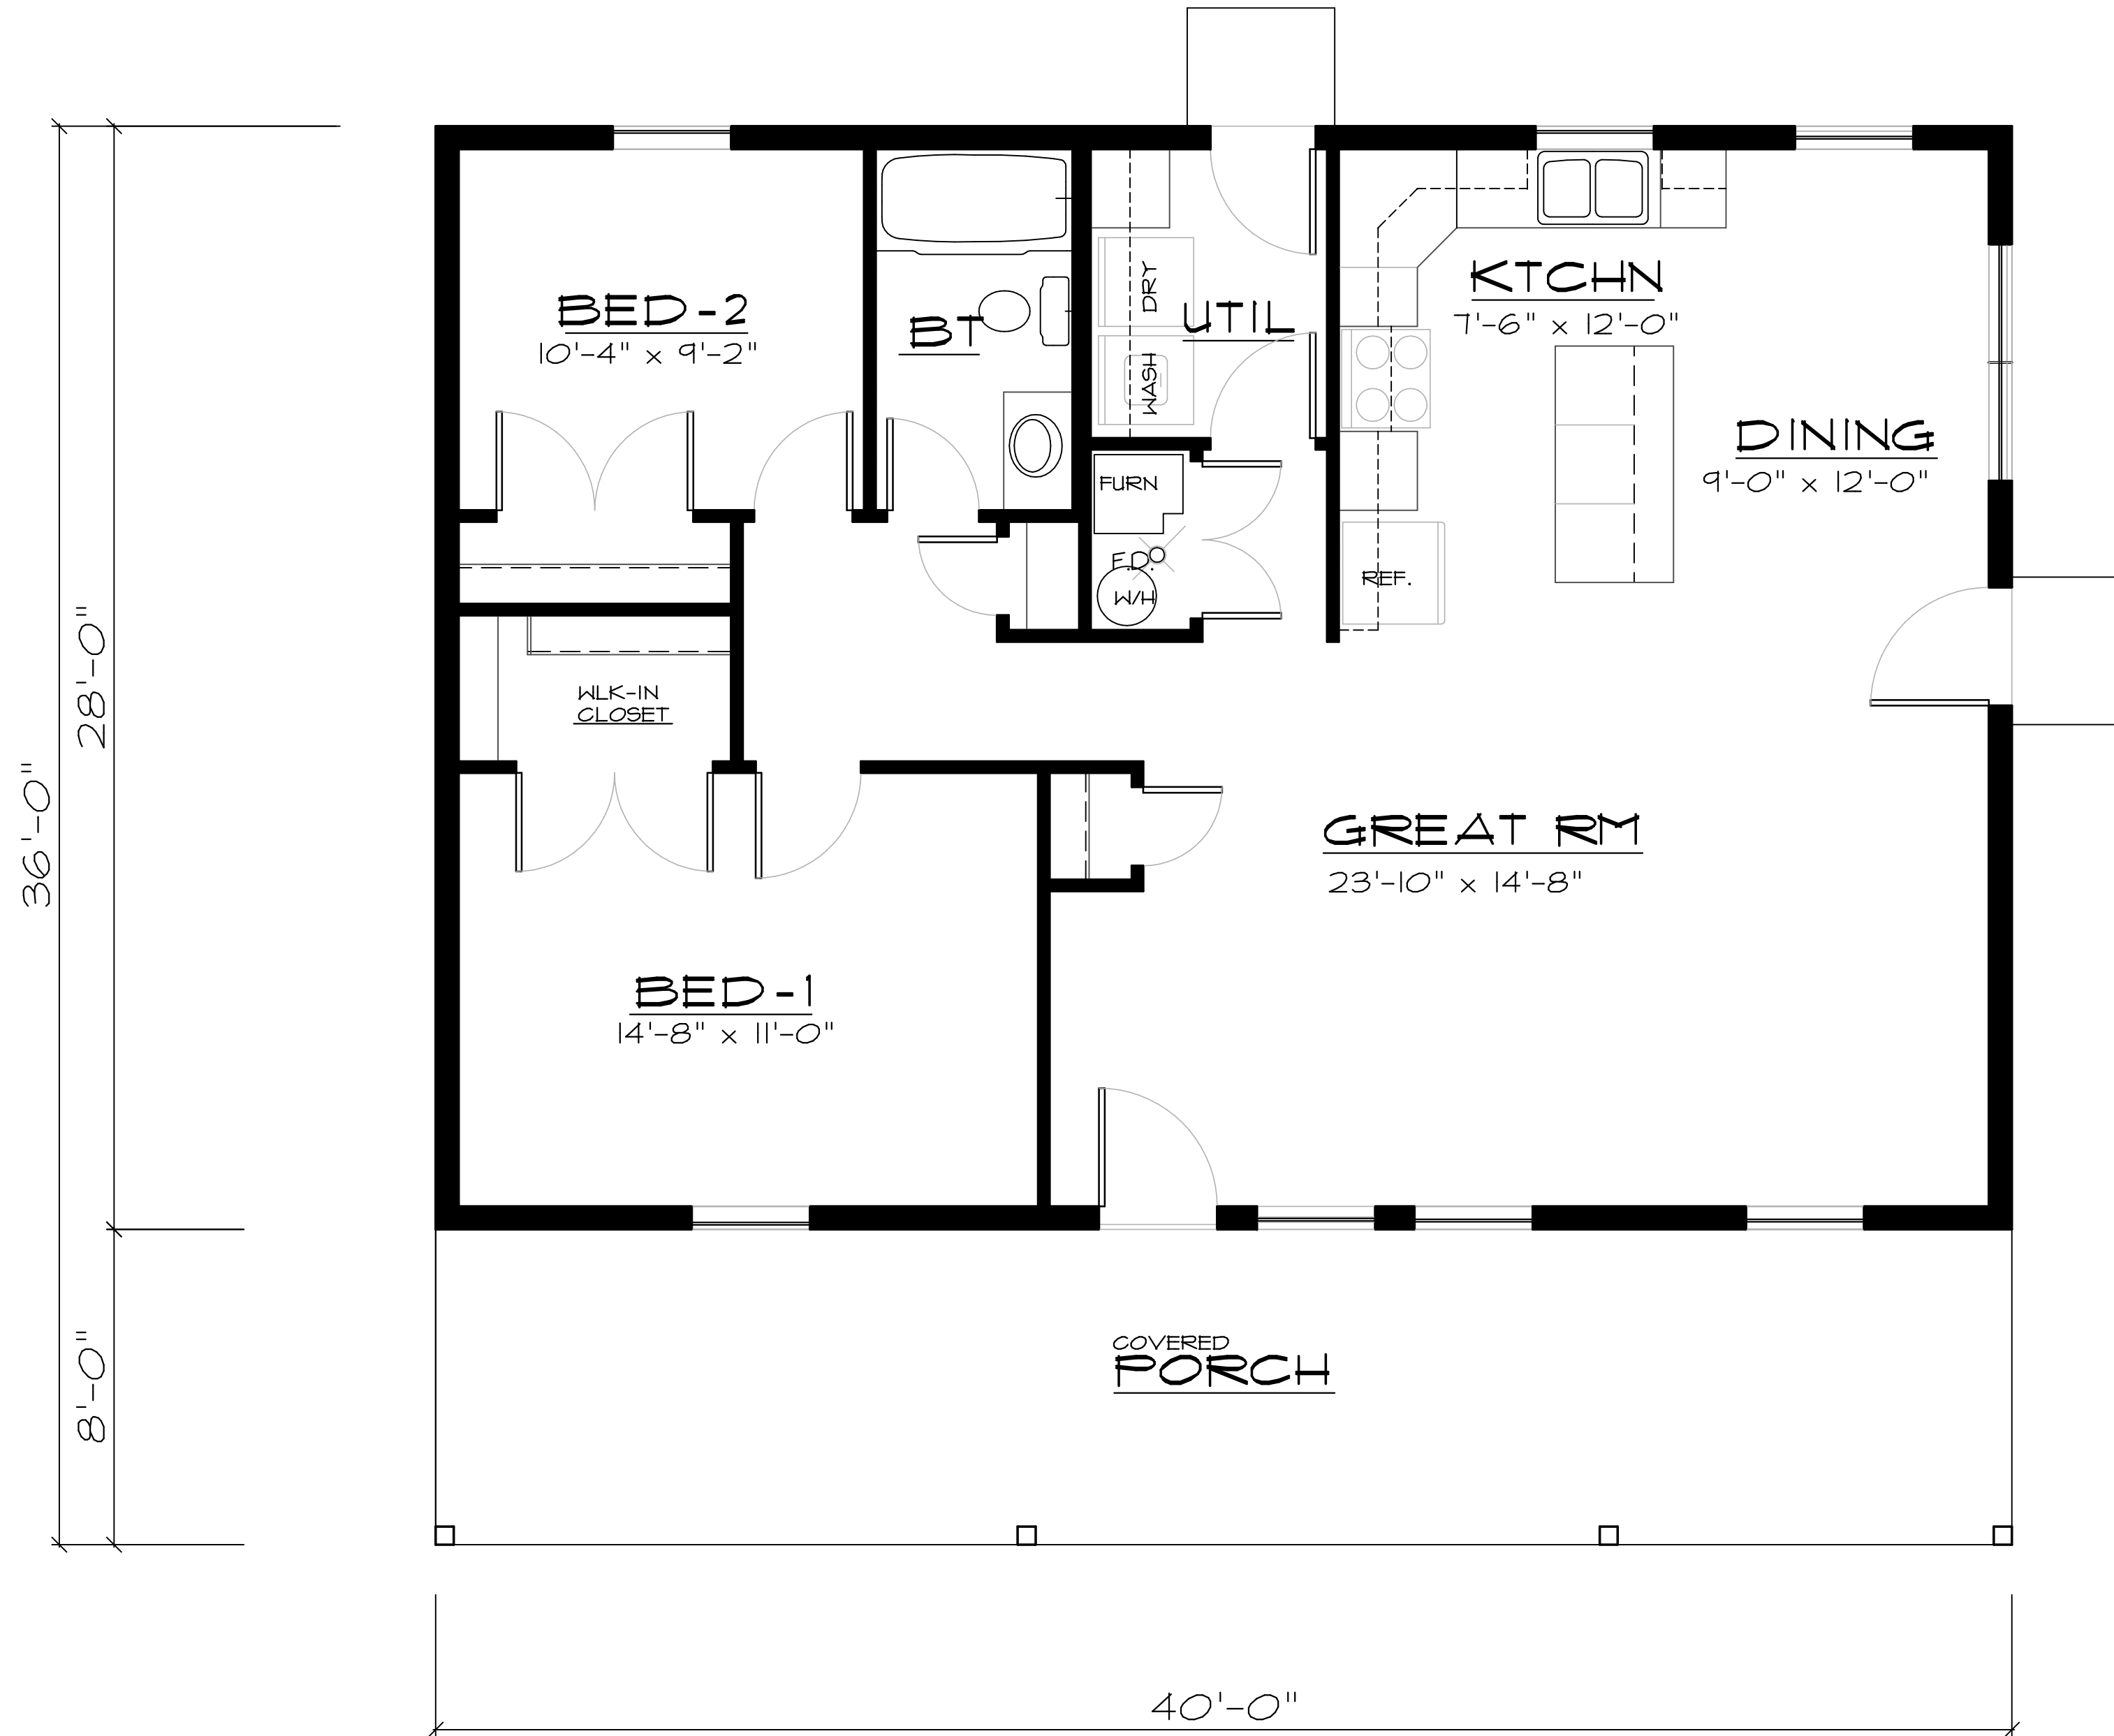

FINISHED GRAD

FRONT ELEVATION

SCALE

NTS

MAIN FLOOR PLAN

SCALE

NTS

1120 SQ. FT. MAIN LEVEL