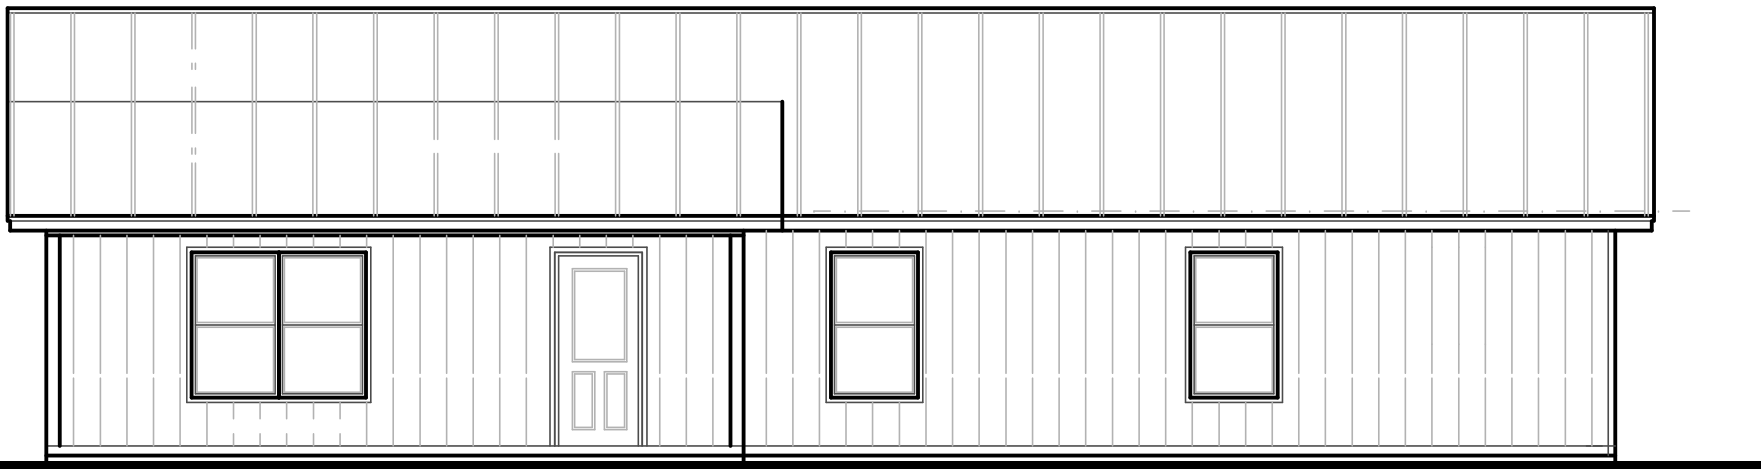

LEFT ELEVATION

SCALE

NTS

FRONT ELEVATION

SCALE

NTS

Grand River Design
HOME DESIGN SERVICE
Gallatin Missouri 64640
(660) 605-3190

R-1728-19CE

2X6 EXTERIOR FRAMING UNLESS OTHERWISE NOTED

MAIN FLOOR PLAN

SCALE 1/4"

1728 SQ. FT. MAIN LEVEL

Grand River Design
HOME DESIGN SERVICE
Callatin Missouri 64640
(660) 605-3190

R-1728-19CE